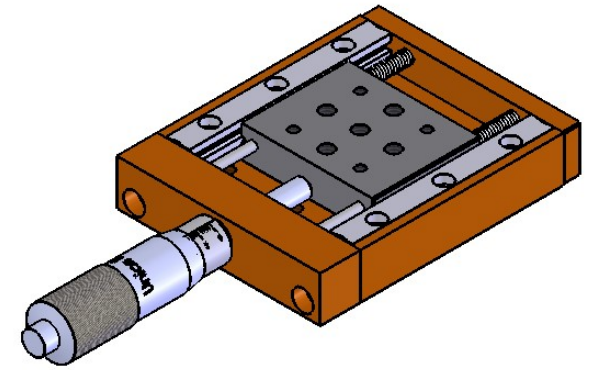

 Unice E-O Services Inc. No.5, Andong Rd., Chung Li District, Taoyuan City 32063, Taiwan, R.O.C.			TITLE: 06RTS-1M	
			DWG. NO.	06RTS-1M
DRAWN			MATERIAL: N/A	
ENG APPR.			SCALE:	1:1.8
			REV	0