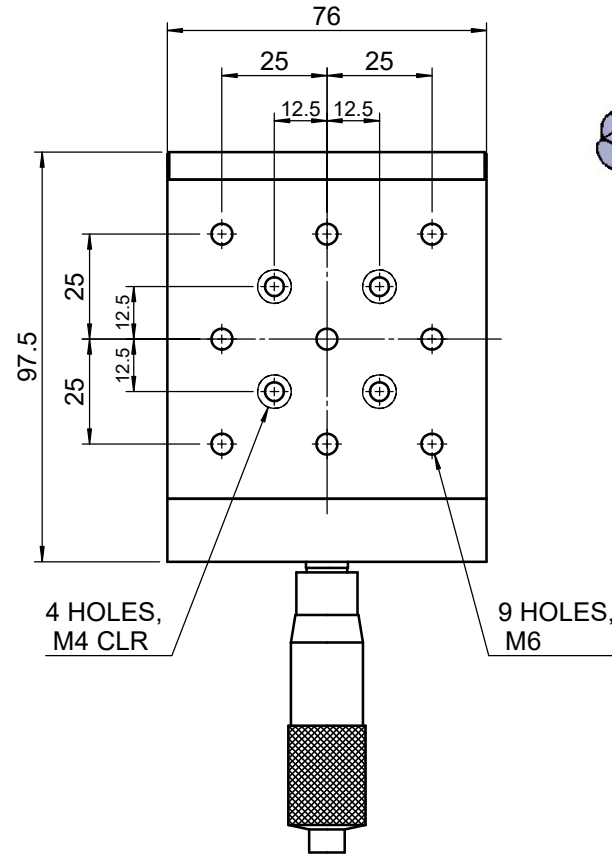

 Unice E-O Services Inc. No.5, Andong Rd., Chung Li District, Taoyuan City 32063, Taiwan, R.O.C.			TITLE: 06RTS-1M	
			DWG. NO.	06RTS-1M
DRAWN			MATERIAL: N/A	
ENG APPR.			SCALE:	1:1.8
			REV	0