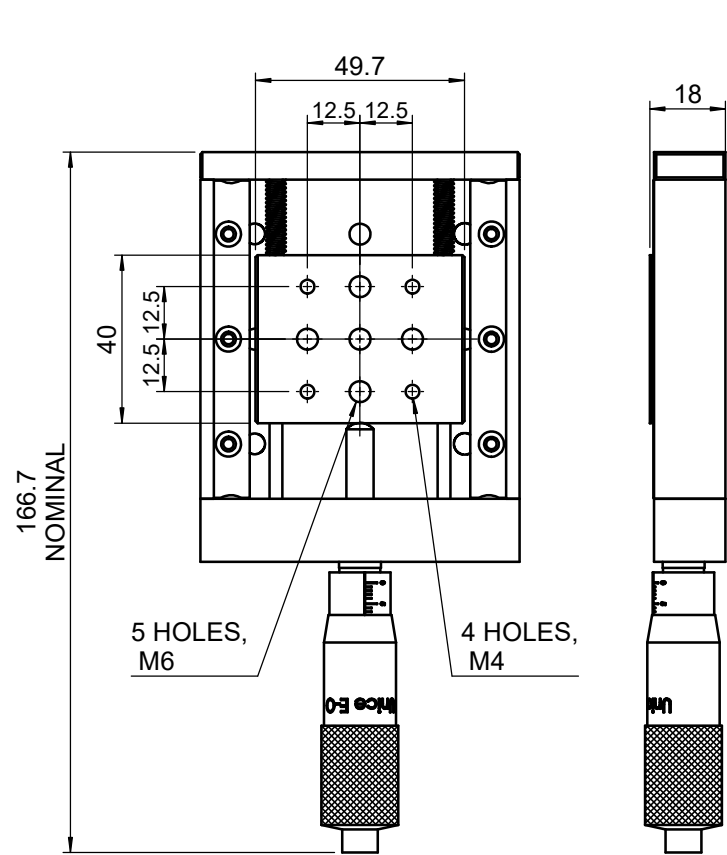

 Unice E-O Services Inc. No.5, Andong Rd., Chung Li District, Taoyuan City 32063, Taiwan, R.O.C.			TITLE: 06RTS-1M	
			DWG. NO.	06RTS-1M
DRAWN			MATERIAL: N/A	
ENG APPR.			SCALE:	1:1.8
			REV	0