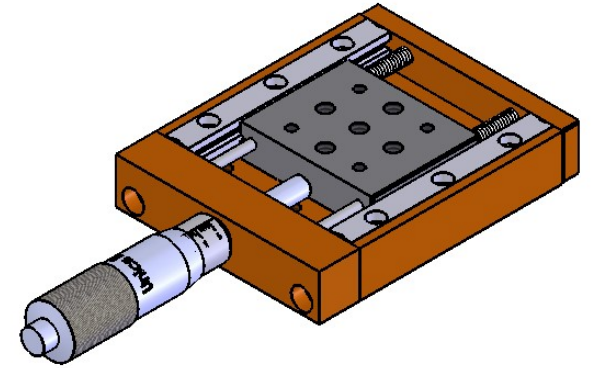

 Unice E-O Services Inc. No.5, Andong Rd., Chung Li District, Taoyuan City 32063, Taiwan, R.O.C.			TITLE:	
			06RTS-1	
			DWG. NO.	06RTS-1
			MATERIAL:	N/A
DRAWN	Sammy	2014/03/11	SCALE:	1:1.8
ENG APPR.	Johnny	2014/03/11	REV	0