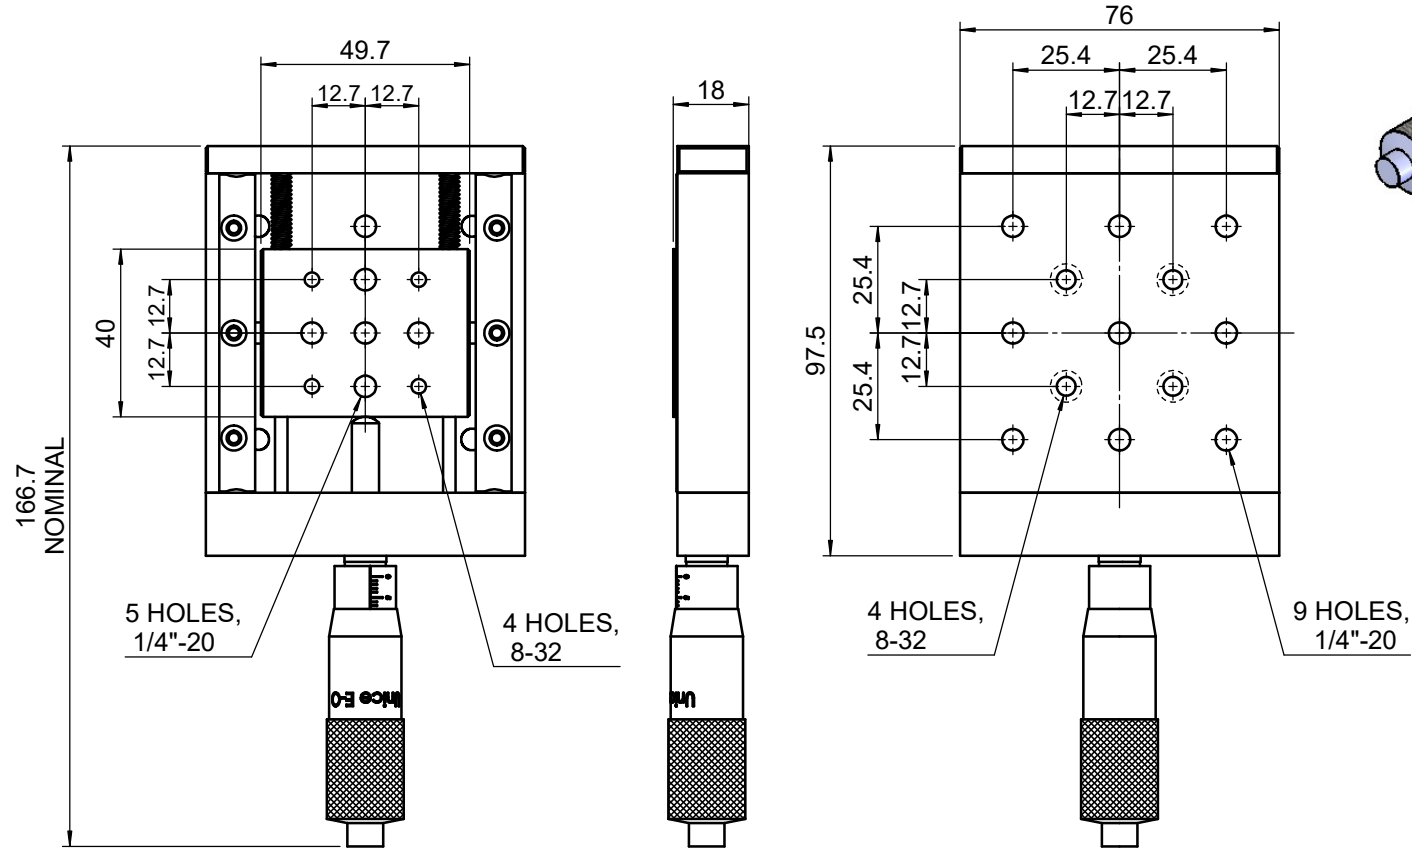

 Unice E-O Services Inc. No.5, Andong Rd., Chung Li District, Taoyuan City 32063, Taiwan, R.O.C.			TITLE:	
			06RTS-1	
			DWG. NO.	06RTS-1
			MATERIAL:	N/A
DRAWN	Sammy	2014/03/11	SCALE:	1:1.8
ENG APPR.	Johnny	2014/03/11	REV	0