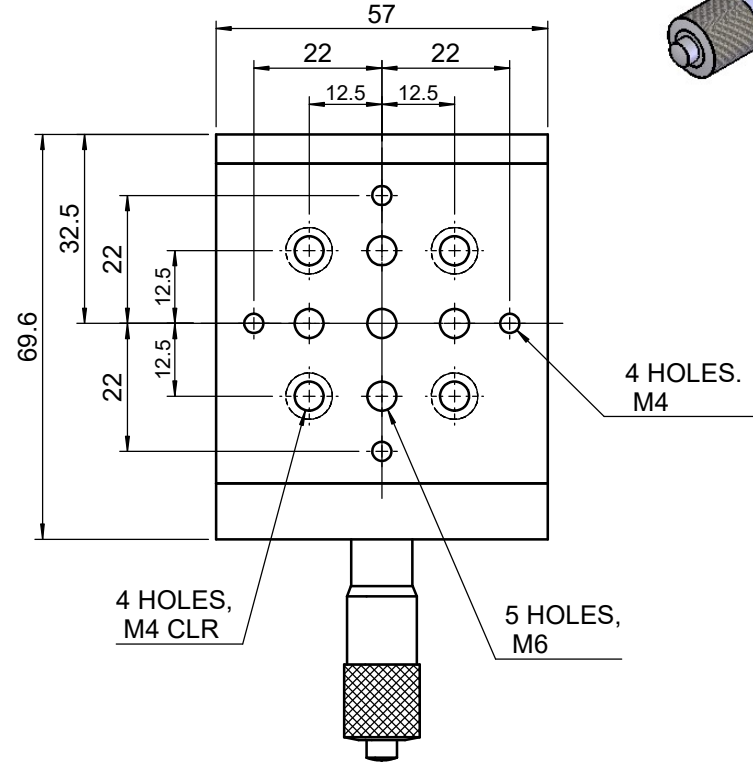

 **Unice E-O Services Inc.**
 No.5, Andong Rd., Chung Li District,
 Taoyuan City 32063, Taiwan, R.O.C.

TITLE:		06RTS-0.5M	
DWG. NO.		06RTS-0.5M	
MATERIAL:		N/A	
DRAWN	Miki	DATE	2010/12/30
ENG APPR.	Johnny	DATE	2010/12/30
SCALE:		1:1.3	
REV		0	