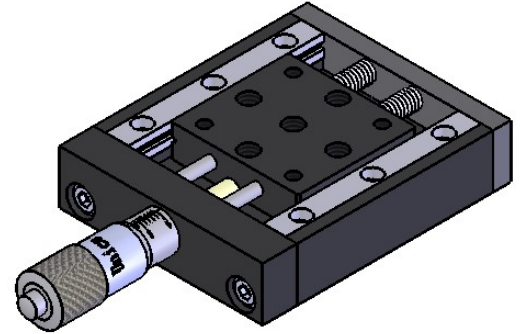

 **Unice E-O Services Inc.**
 No.5, Andong Rd., Chung Li District,
 Taoyuan City 32063, Taiwan, R.O.C.

TITLE:		06RTS-0.5M	
DWG. NO.		06RTS-0.5M	
MATERIAL:		N/A	
DRAWN	Miki	DATE	2010/12/30
ENG APPR.	Johnny	DATE	2010/12/30
SCALE:		1:1.3	
REV		0	