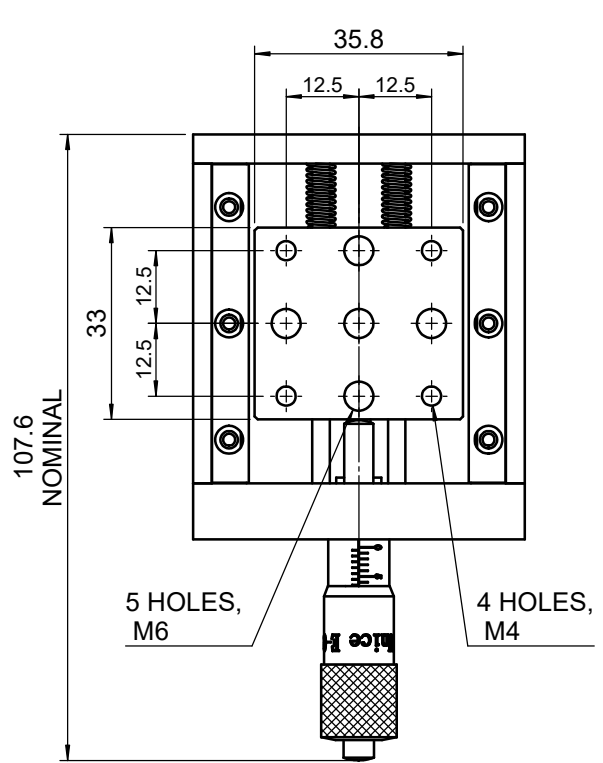

 **Unice E-O Services Inc.**
 No.5, Andong Rd., Chung Li District,
 Taoyuan City 32063, Taiwan, R.O.C.

TITLE:		06RTS-0.5M	
DWG. NO.		06RTS-0.5M	
MATERIAL:		N/A	
DRAWN	Miki	DATE	2010/12/30
ENG APPR.	Johnny	DATE	2010/12/30
SCALE:		1:1.3	
REV		0	