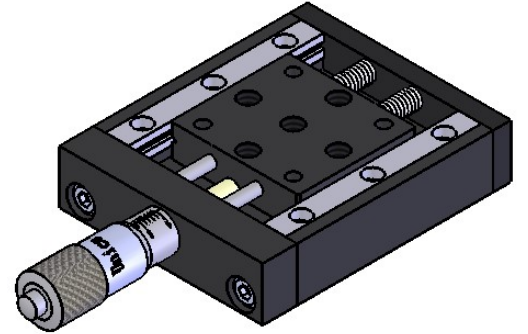

 Unice E-O Services Inc. No.5, Andong Rd., Chung Li District, Taoyuan City 32063, Taiwan, R.O.C.	TITLE: 06RTS-0.5	
	DWG. NO.	06RTS-0.5
	MATERIAL: N/A	
DRAWN	Miki	2010/12/30
ENG APPR.	Johnny	2010/12/30
	SCALE:	1:1.3
	REV	0