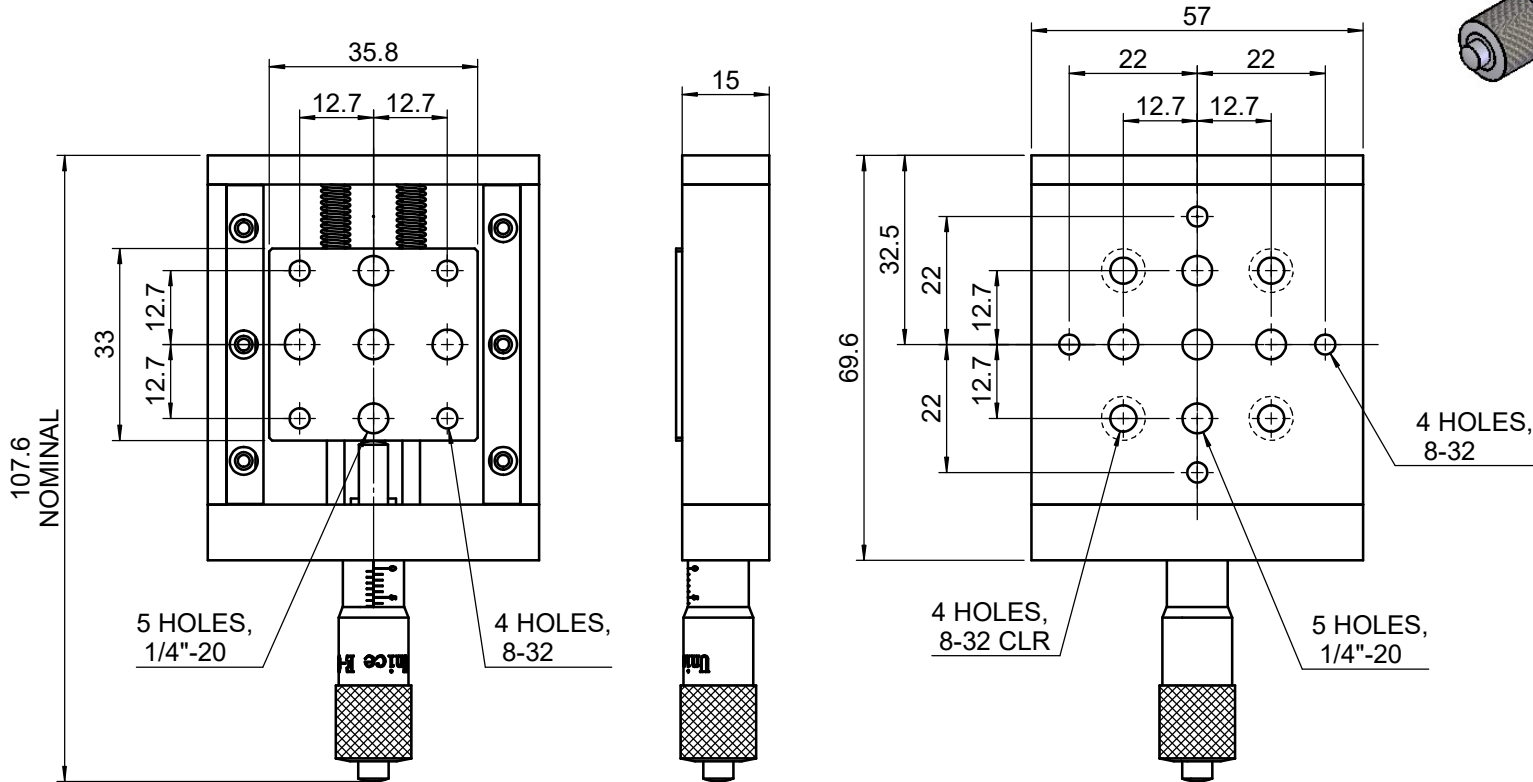

 Unice E-O Services Inc. No.5, Andong Rd., Chung Li District, Taoyuan City 32063, Taiwan, R.O.C.	TITLE: 06RTS-0.5	
	DWG. NO.	06RTS-0.5
	MATERIAL: N/A	
DRAWN	Miki	2010/12/30
ENG APPR.	Johnny	2010/12/30
	SCALE:	1:1.3
	REV	0