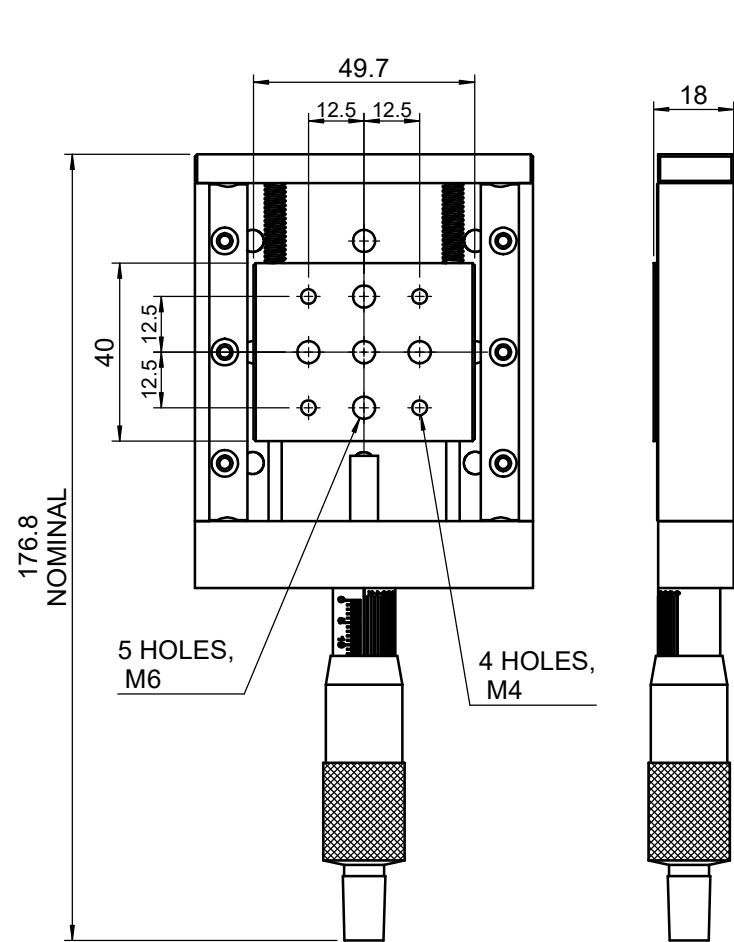

 Unice E-O Services Inc. No.5, Andong Rd., Chung Li District, Taoyuan City 32063, Taiwan, R.O.C.			TITLE:	
			06RTP-1M	
			DWG. NO.	06RTP-1M
			MATERIAL:	N/A
DRAWN	Sammy	2014/03/11	SCALE:	1:1.7
ENG APPR.	Johnny	2014/03/11	REV	0