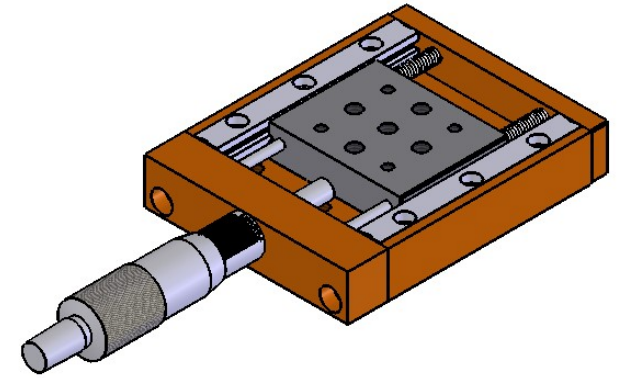

 Unice E-O Services Inc. No.5, Andong Rd., Chung Li District, Taoyuan City 32063, Taiwan, R.O.C.			TITLE:	
			06RTP-1M	
			DWG. NO.	06RTP-1M
			MATERIAL:	N/A
DRAWN	Sammy	2014/03/11	SCALE:	1:1.7
ENG APPR.	Johnny	2014/03/11	REV	0