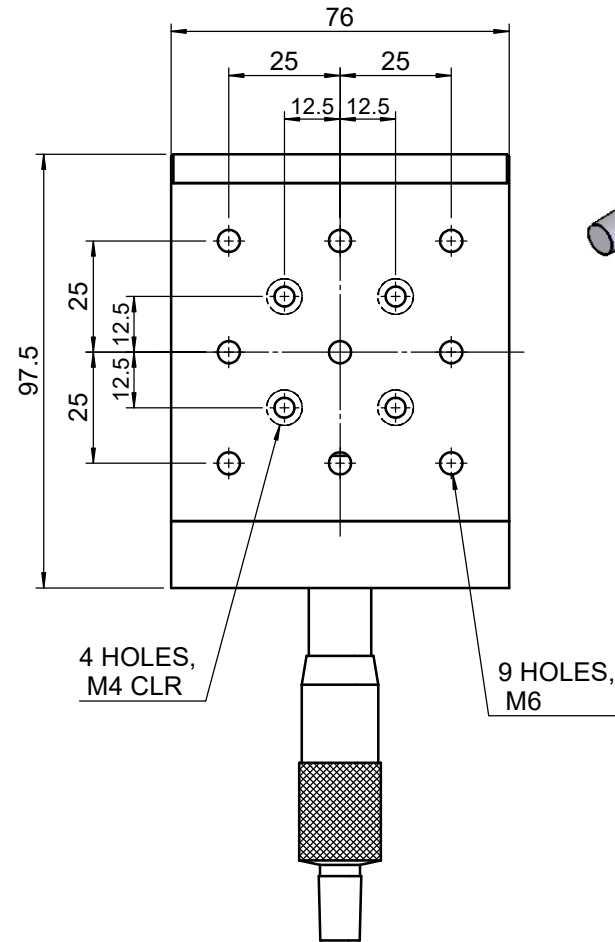

 Unice E-O Services Inc. No.5, Andong Rd., Chung Li District, Taoyuan City 32063, Taiwan, R.O.C.			TITLE:	
			06RTP-1M	
			DWG. NO.	06RTP-1M
			MATERIAL:	N/A
DRAWN	Sammy	2014/03/11	SCALE:	1:1.7
ENG APPR.	Johnny	2014/03/11	REV	0