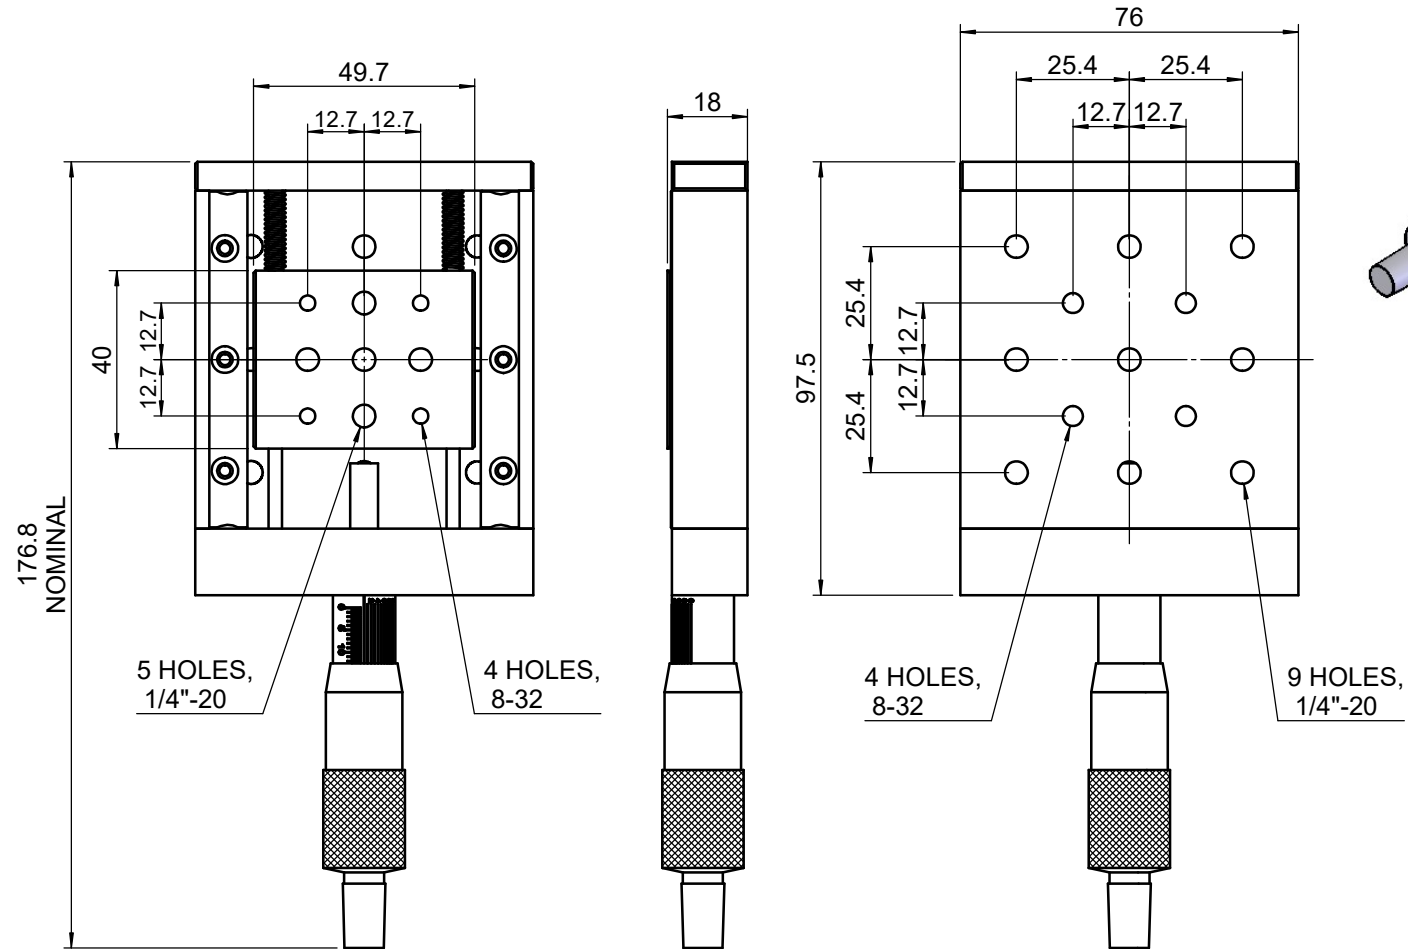

 Unice E-O Services Inc. No.5, Andong Rd., Chung Li District, Taoyuan City 32063, Taiwan, R.O.C.			TITLE:	
			06RTP-1	
			DWG. NO.	06RTP-1
			MATERIAL:	N/A
DRAWN	Sammy	2014/03/11	SCALE:	1:1.7
ENG APPR.	Johnny	2014/03/11	REV	0