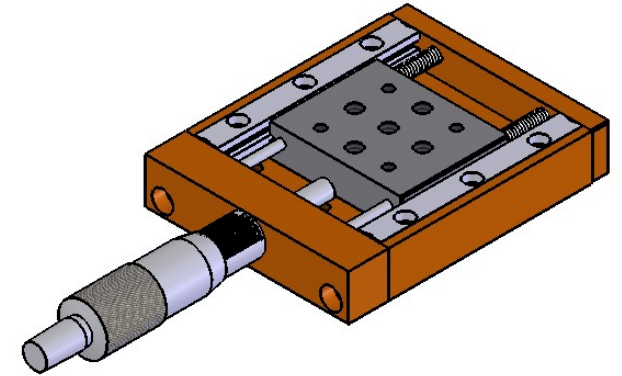

 Unice E-O Services Inc. No.5, Andong Rd., Chung Li District, Taoyuan City 32063, Taiwan, R.O.C.			TITLE:	
			06RTP-1	
			DWG. NO.	06RTP-1
			MATERIAL:	N/A
DRAWN	Sammy	2014/03/11	SCALE:	1:1.7
ENG APPR.	Johnny	2014/03/11	REV	0