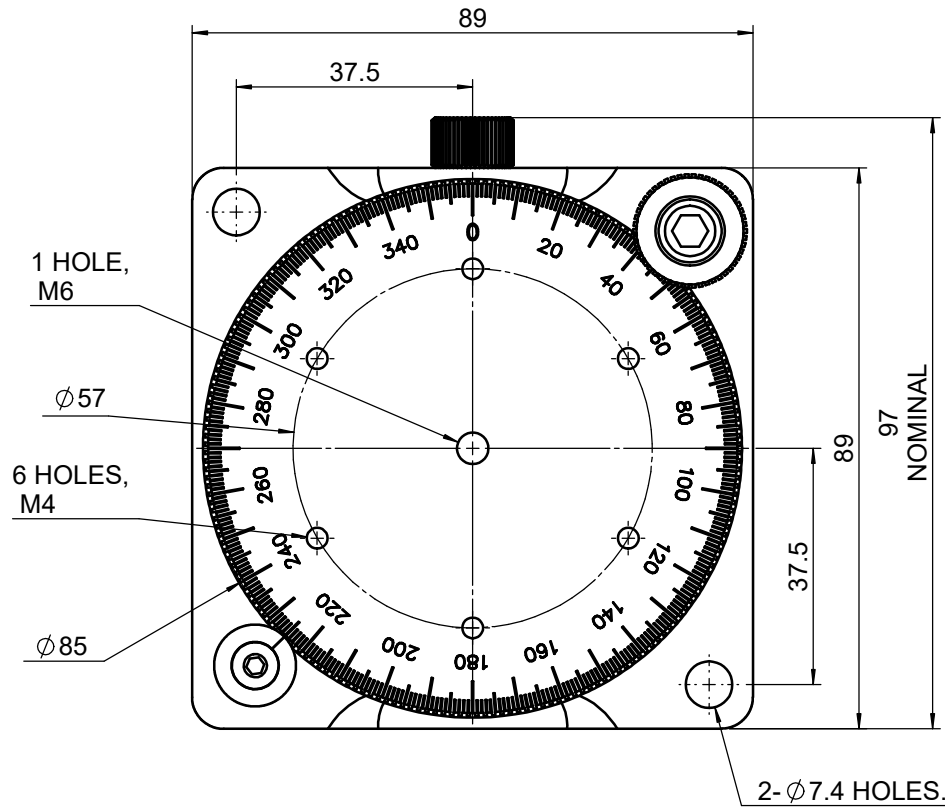

 Unice E-O Services Inc. No.5, Andong Rd., Chung Li District, Taoyuan City 32063, Taiwan, R.O.C.			TITLE: 06RSX-2M	
			DWG. NO.	06RSX-2M
			MATERIAL: N/A	
DRAWN	Miki	2010/12/30	SCALE:	1:2
ENG APPR.	Johnny	2010/12/30	REV	0