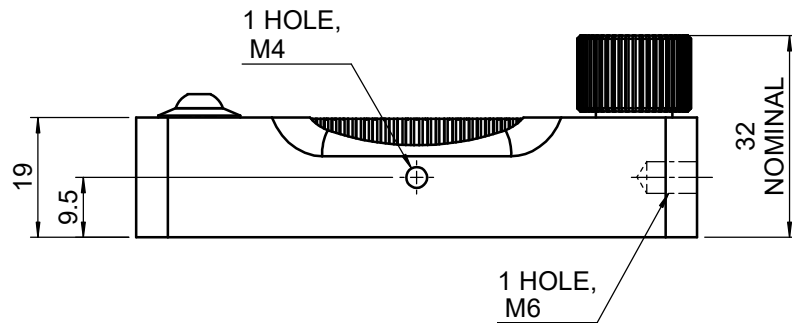

 Unice E-O Services Inc. No.5, Andong Rd., Chung Li District, Taoyuan City 32063, Taiwan, R.O.C.			TITLE: 06RSX-2M	
			DWG. NO.	06RSX-2M
			MATERIAL: N/A	
DRAWN	Miki	2010/12/30	SCALE:	1:2
ENG APPR.	Johnny	2010/12/30	REV	0