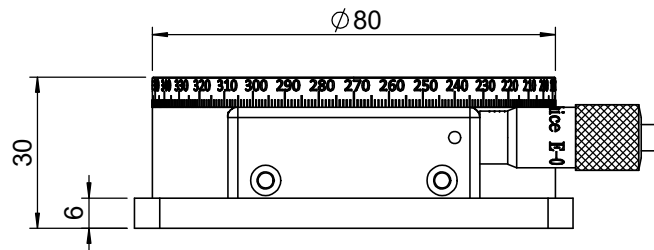

 Unice E-O Services Inc. No.5 Andong Rd., Chungli City Taoyan County 32063, Taiwan			TITLE: 06RSP-7M	
			DWG. NO.	06RSP-7M
			MATERIAL: N/A	
DRAWN	Yuhan	2014/8/28	SCALE: 1:1.5	
ENG APPR.	Johnny	2014/8/28	REV	0