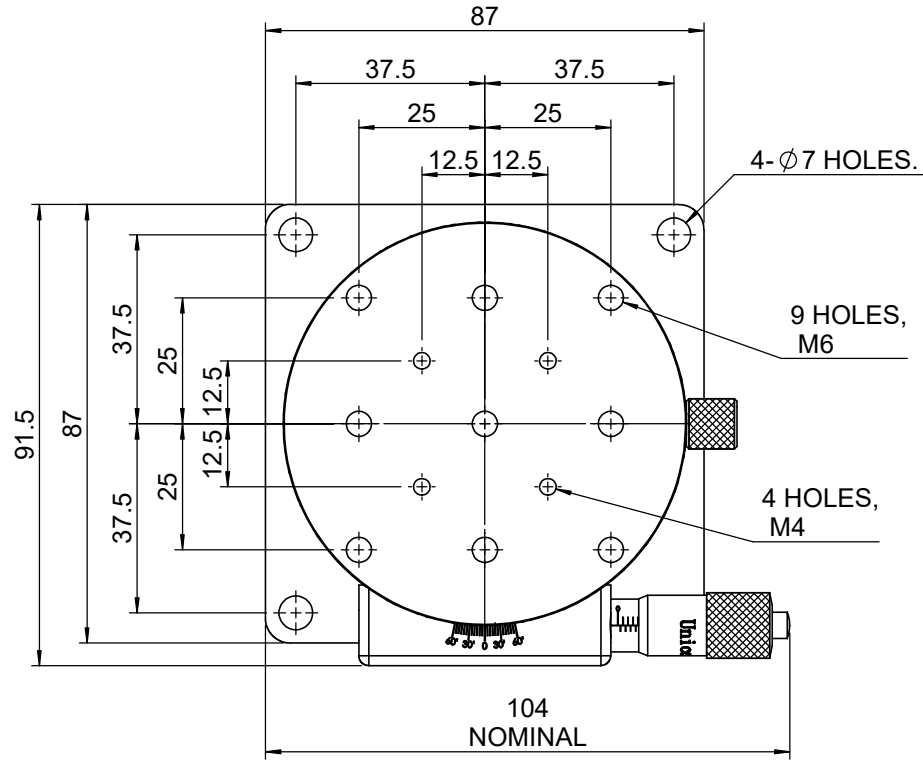

 Unice E-O Services Inc. No.5 Andong Rd., Chungli City Taoyan County 32063, Taiwan			TITLE: 06RSP-7M	
			DWG. NO.	06RSP-7M
			MATERIAL: N/A	
DRAWN	Yuhan	2014/8/28	SCALE: 1:1.5	
ENG APPR.	Johnny	2014/8/28	REV	0