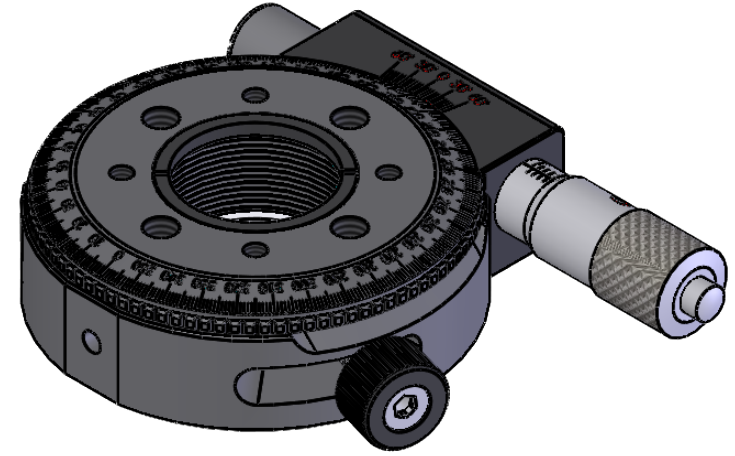

 Unice E-O Services Inc. No.5, Andong Rd., Chung Li District, Taoyuan City 32063, Taiwan, R.O.C.			TITLE:	
			06RSP-1AM	
			DWG. NO.	06RSP-1AM
			MATERIAL:	N/A
DRAWN	Sky	2018/4/13	SCALE:	1:1
ENG APPR.	Johnny	2018/4/13	REV	0