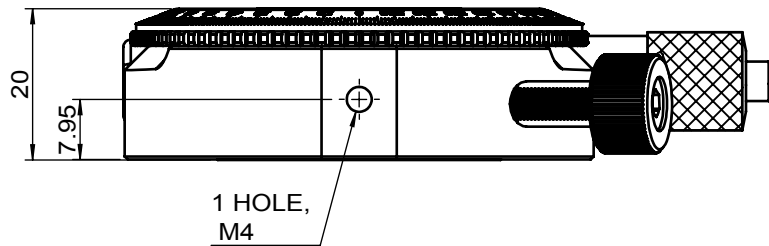

 Unice E-O Services Inc. No.5, Andong Rd., Chung Li District, Taoyuan City 32063, Taiwan, R.O.C.			TITLE:	
			06RSP-1AM	
			DWG. NO.	06RSP-1AM
			MATERIAL:	N/A
DRAWN	Sky	2018/4/13	SCALE:	1:1
ENG APPR.	Johnny	2018/4/13	REV	0