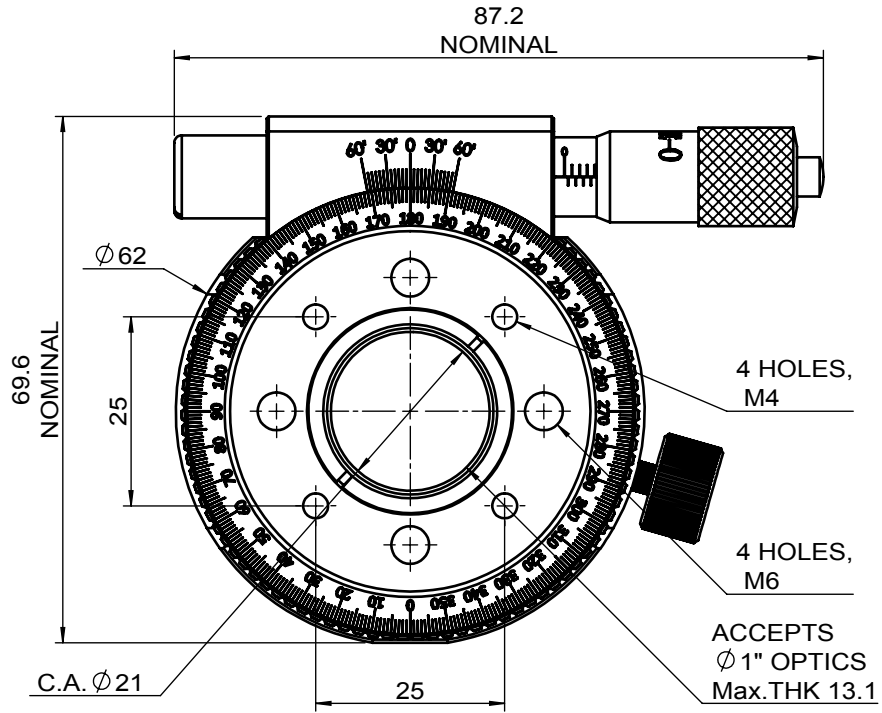

 Unice E-O Services Inc. No.5, Andong Rd., Chung Li District, Taoyuan City 32063, Taiwan, R.O.C.			TITLE:	
			06RSP-1AM	
			DWG. NO.	06RSP-1AM
			MATERIAL:	N/A
DRAWN	Sky	2018/4/13	SCALE:	1:1
ENG APPR.	Johnny	2018/4/13	REV	0