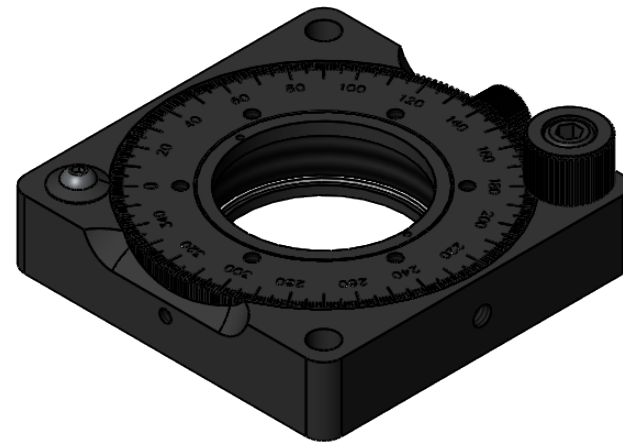

 Unice E-O Services Inc. No.5, Andong Rd., Chung Li District, Taoyuan City 32063, Taiwan, R.O.C.			TITLE:	
			06RSA-2M	
			DWG. NO.	06RSA-2M
			MATERIAL:	
DRAWN			NAME	DATE
Sky			Johnny	2018/4/13
ENG APPR.			SCALE:	
Johnny			1:1.3	
			REV	0