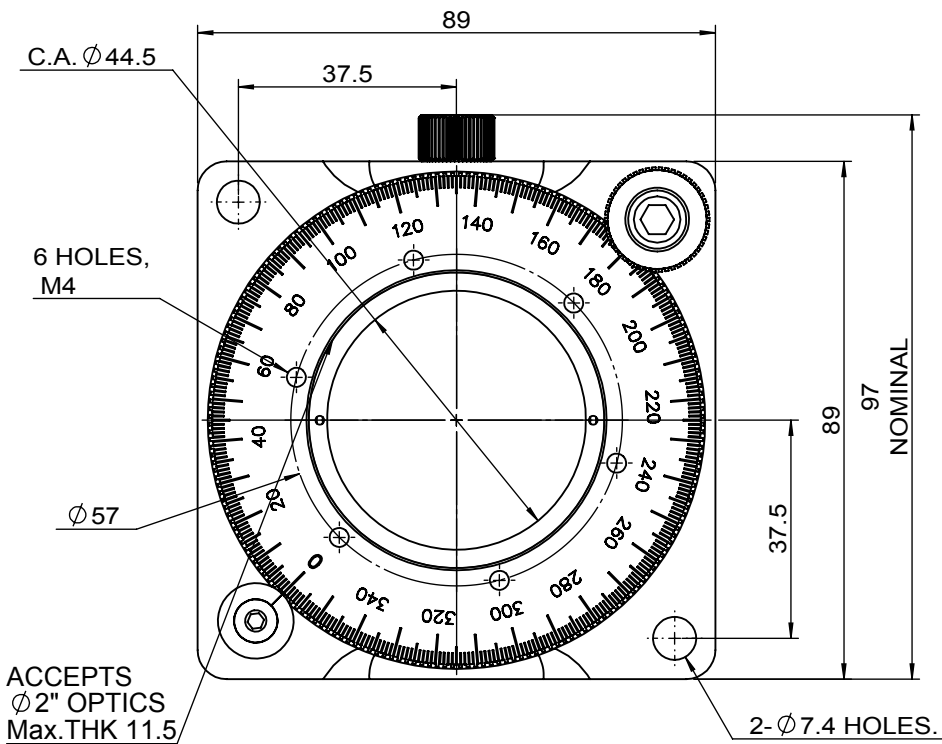

 Unice E-O Services Inc. No.5, Andong Rd., Chung Li District, Taoyuan City 32063, Taiwan, R.O.C.			TITLE:	
			06RSA-2M	
			DWG. NO.	06RSA-2M
			MATERIAL:	
DRAWN			NAME	DATE
Sky			Johnny	2018/4/13
ENG APPR.			SCALE:	
Johnny			1:1.3	
			REV	0