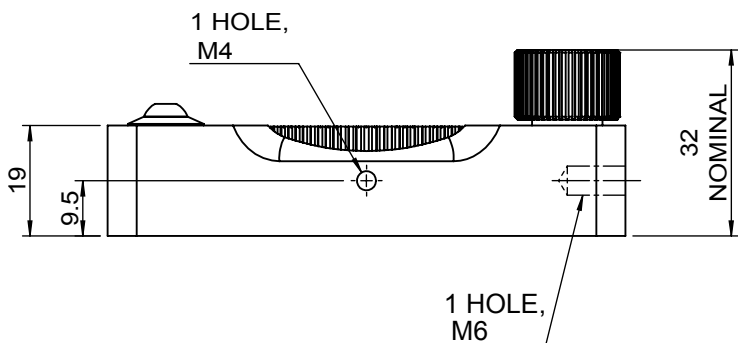

 Unice E-O Services Inc. No.5, Andong Rd., Chung Li District, Taoyuan City 32063, Taiwan, R.O.C.			TITLE:	
			06RSA-2M	
			DWG. NO.	06RSA-2M
			MATERIAL:	
DRAWN			NAME	DATE
Sky			Johnny	2018/4/13
ENG APPR.			SCALE:	
Johnny			1:1.3	
			REV	0