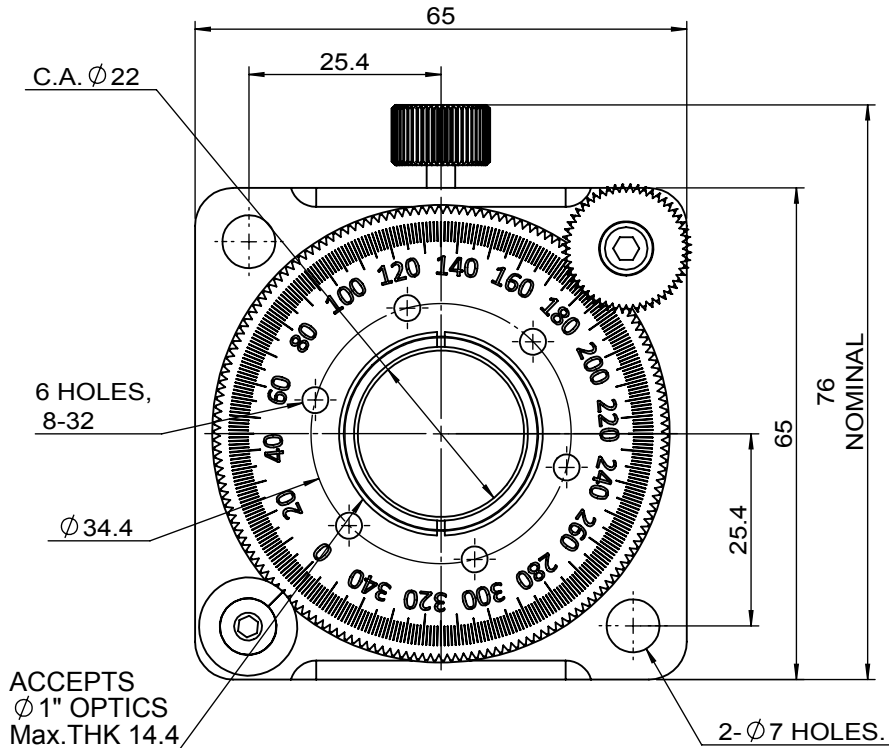

 Unice E-O Services Inc. No.5, Andong Rd., Chung Li District, Taoyuan City 32063, Taiwan, R.O.C.			TITLE:	
			06RSA-1	
			DWG. NO.	06RSA-1
			MATERIAL:	
DRAWN			NAME	DATE
Sky			Johnny	2018/4/13
ENG APPR.			SCALE:	
Johnny			1:1	
			REV	0