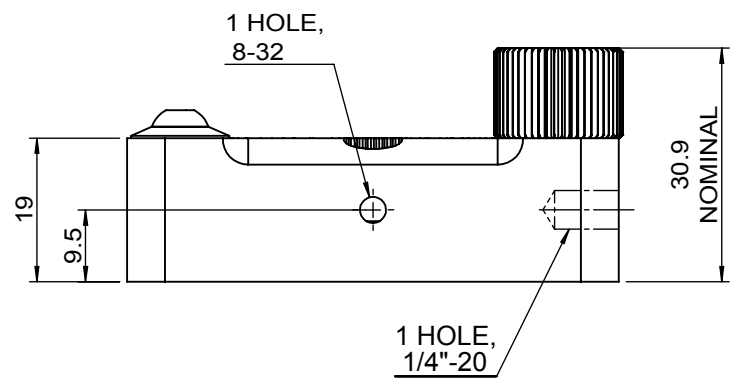

 Unice E-O Services Inc. No.5, Andong Rd., Chung Li District, Taoyuan City 32063, Taiwan, R.O.C.			TITLE:	
			06RSA-1	
			DWG. NO.	06RSA-1
			MATERIAL:	
DRAWN			NAME	DATE
Sky			Johnny	2018/4/13
ENG APPR.			SCALE:	
Johnny			1:1	
			REV	0