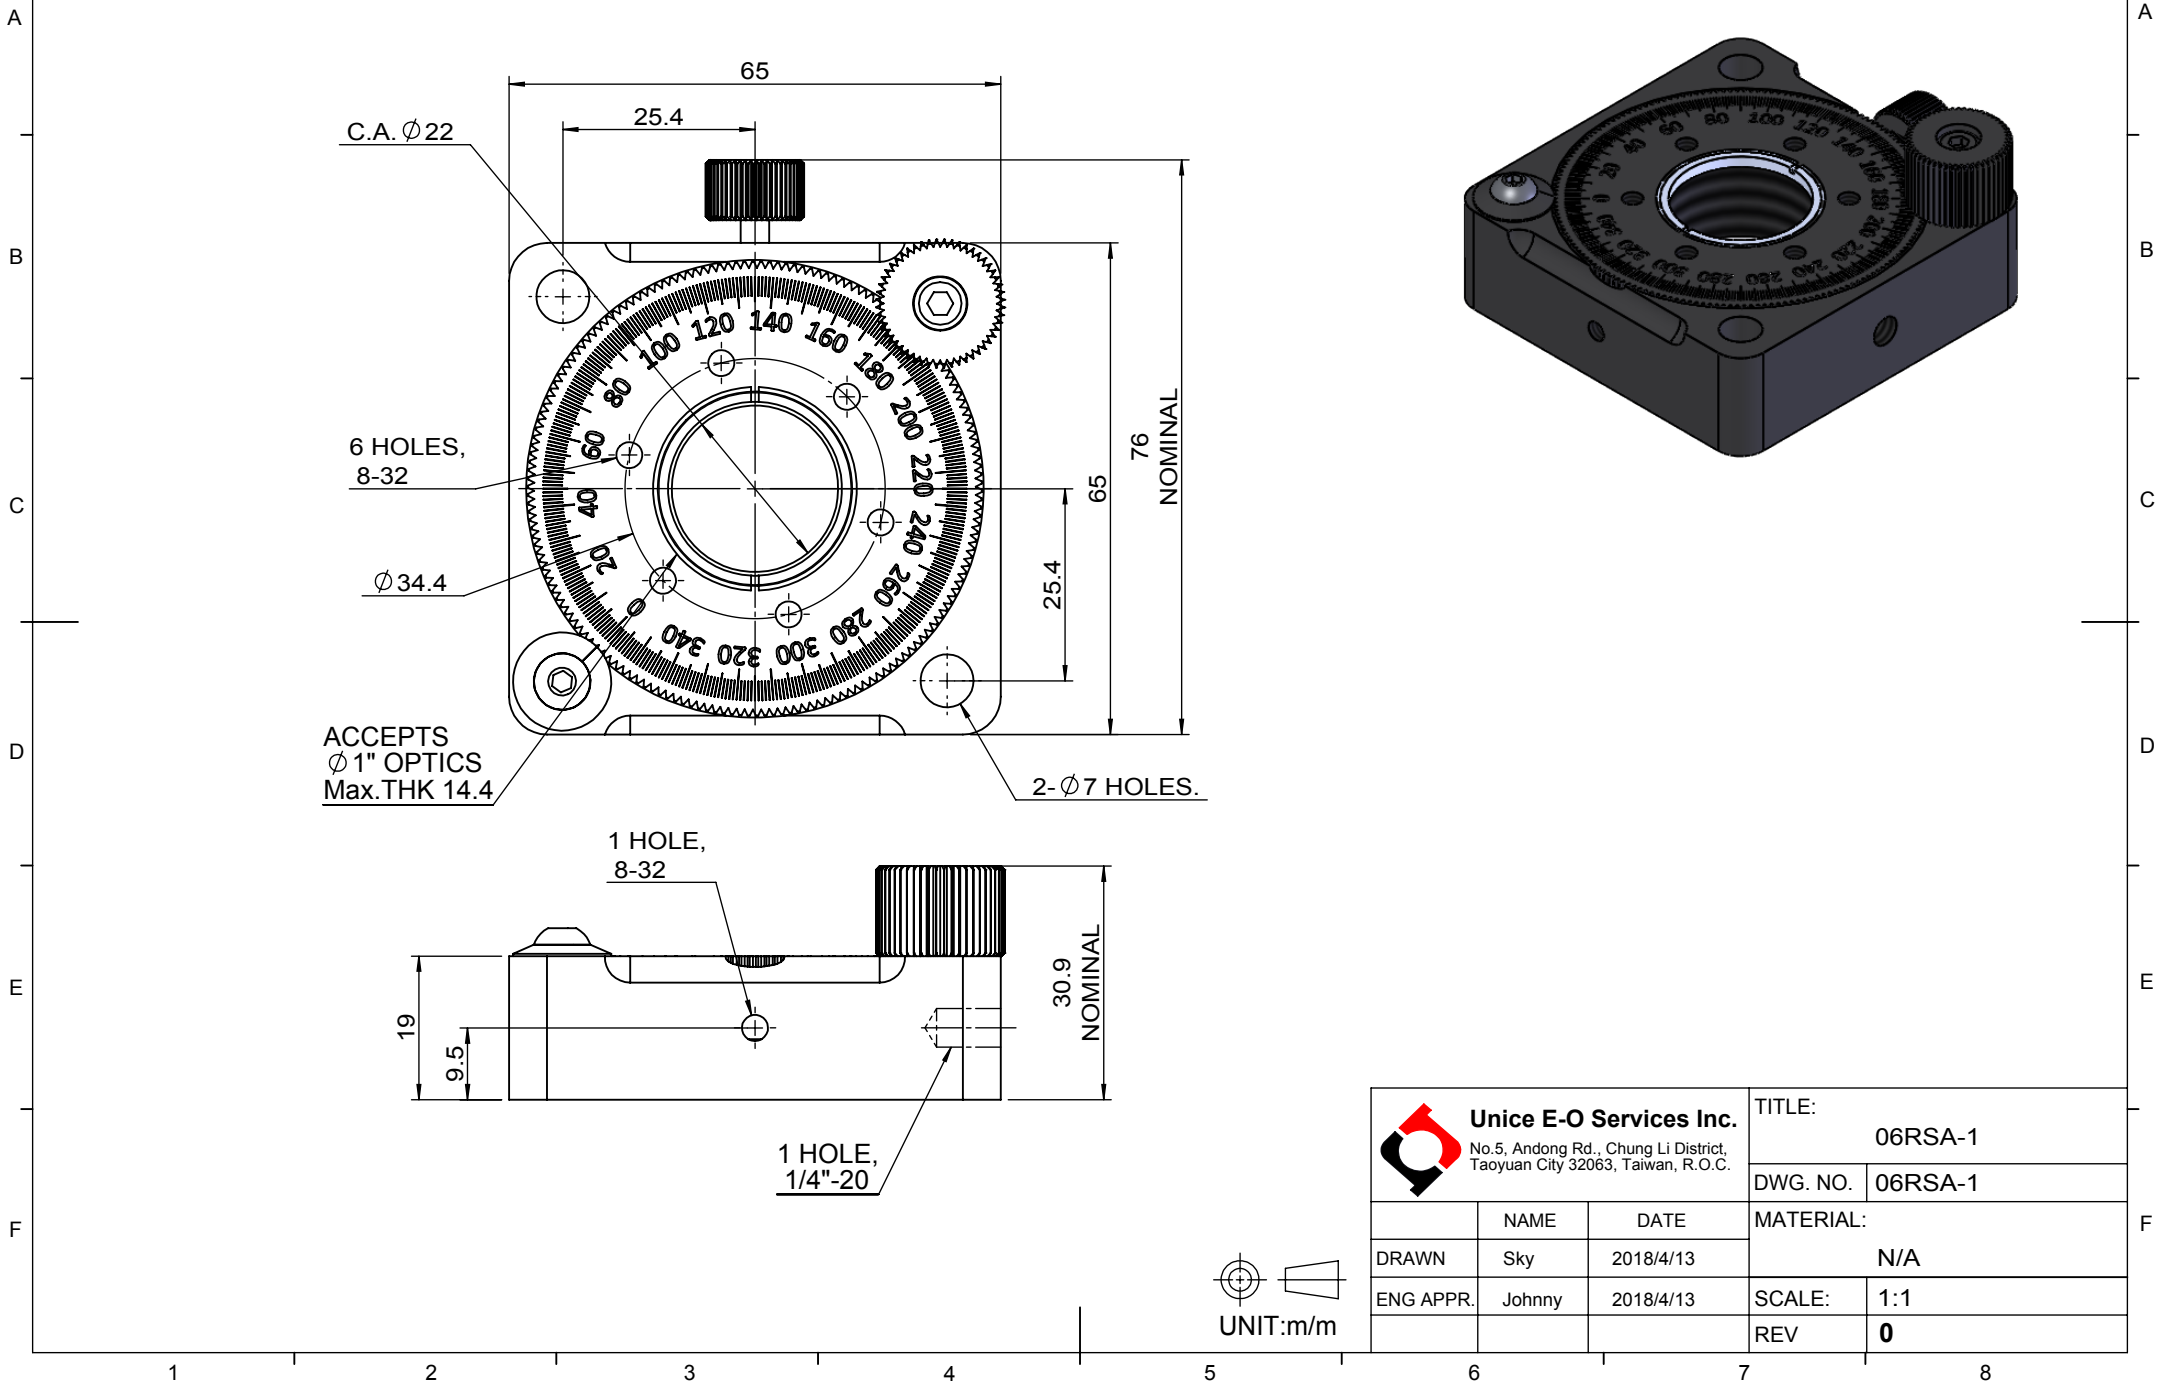

 Unice E-O Services Inc. No.5, Andong Rd., Chung Li District, Taoyuan City 32063, Taiwan, R.O.C.			TITLE:	
			06RSA-1	
			DWG. NO.	06RSA-1
			MATERIAL:	
DRAWN			NAME	DATE
Sky			Johnny	2018/4/13
ENG APPR.			SCALE:	
Johnny			1:1	
			REV	0