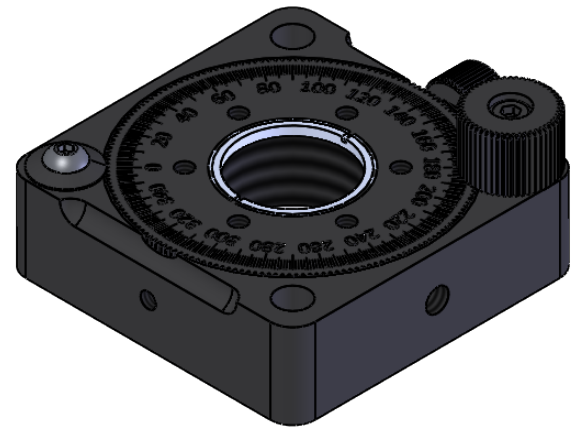

 Unice E-O Services Inc. No.5, Andong Rd., Chung Li District, Taoyuan City 32063, Taiwan, R.O.C.			TITLE:	
			06RSA-1	
			DWG. NO.	06RSA-1
			MATERIAL:	
DRAWN			NAME	DATE
Sky			Johnny	2018/4/13
ENG APPR.			SCALE:	
Johnny			1:1	
			REV	0