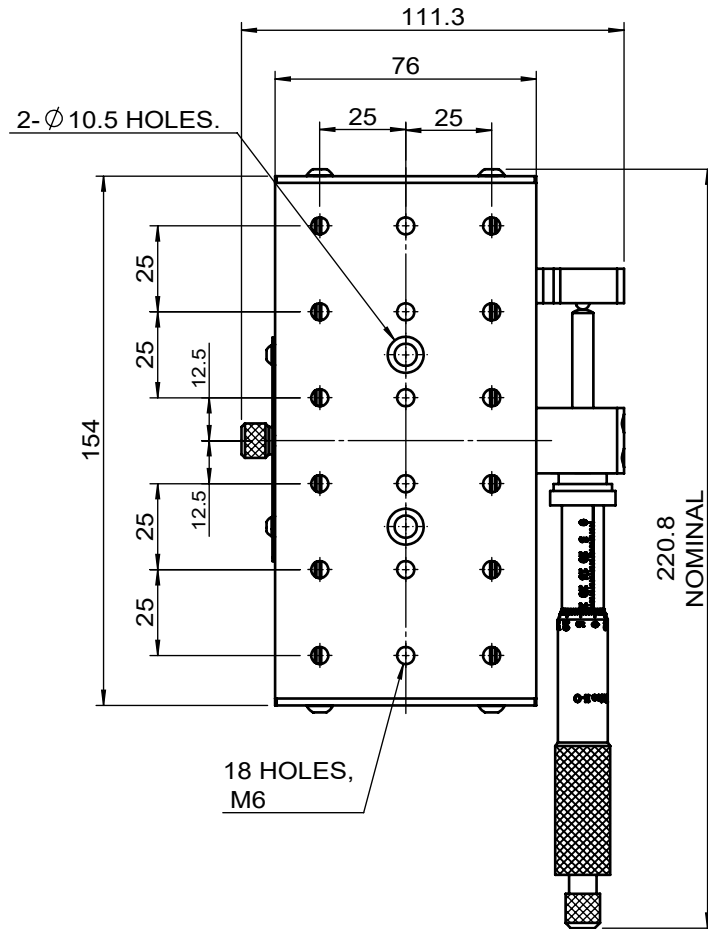

 Unice E-O Services Inc. No.5, Andong Rd., Chung Li District, Taoyuan City 32063, Taiwan, R.O.C.			TITLE:	
			06PTS-2M	
			DWG. NO.	06PTS-2M
			MATERIAL:	N/A
DRAWN	John	2021/2/24	SCALE:	1:2.2
ENG APPR.	Johnny	2021/2/24	REV	0