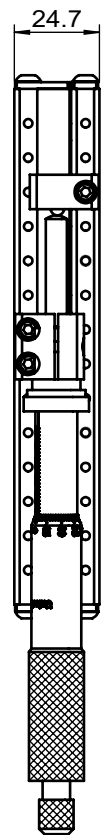

PROPRIETARY AND CONFIDENTIAL

THE INFORMATION CONTAINED IN THIS DRAWING IS THE SOLE PROPERTY OF UNICE E-O SERVICES INC. ANY REPRODUCTION IN PART OR AS A WHOLE WITHOUT THE WRITTEN PERMISSION OF UNICE E-O SERVICES INC IS PROHIBITED.

 Unice E-O Services Inc. No.5, Andong Rd., Chung Li District, Taoyuan City 32063, Taiwan, R.O.C.			TITLE:	
			06PTS-2M	
			DWG. NO.	06PTS-2M
			MATERIAL:	N/A
DRAWN	John	2021/2/24	SCALE:	1:2.2
ENG APPR.	Johnny	2021/2/24	REV	0