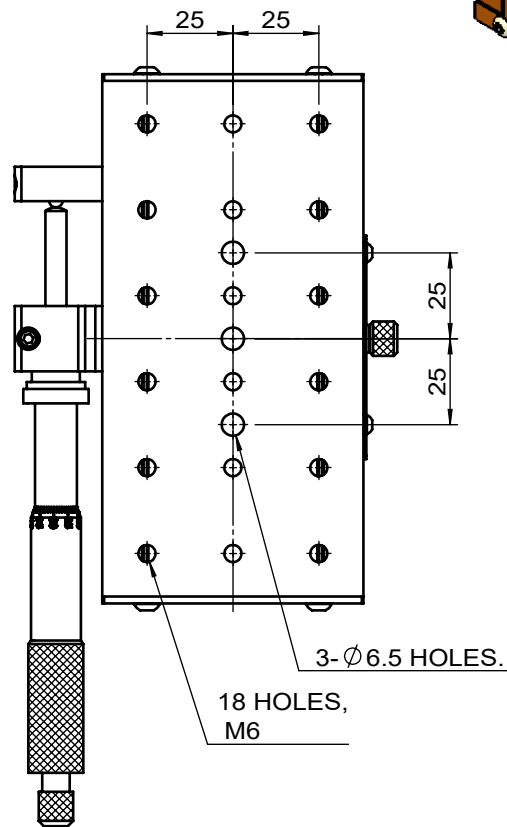

 Unice E-O Services Inc. No.5, Andong Rd., Chung Li District, Taoyuan City 32063, Taiwan, R.O.C.			TITLE:	
			06PTS-2M	
			DWG. NO.	06PTS-2M
			MATERIAL:	N/A
DRAWN	John	2021/2/24	SCALE:	1:2.2
ENG APPR.	Johnny	2021/2/24	REV	0