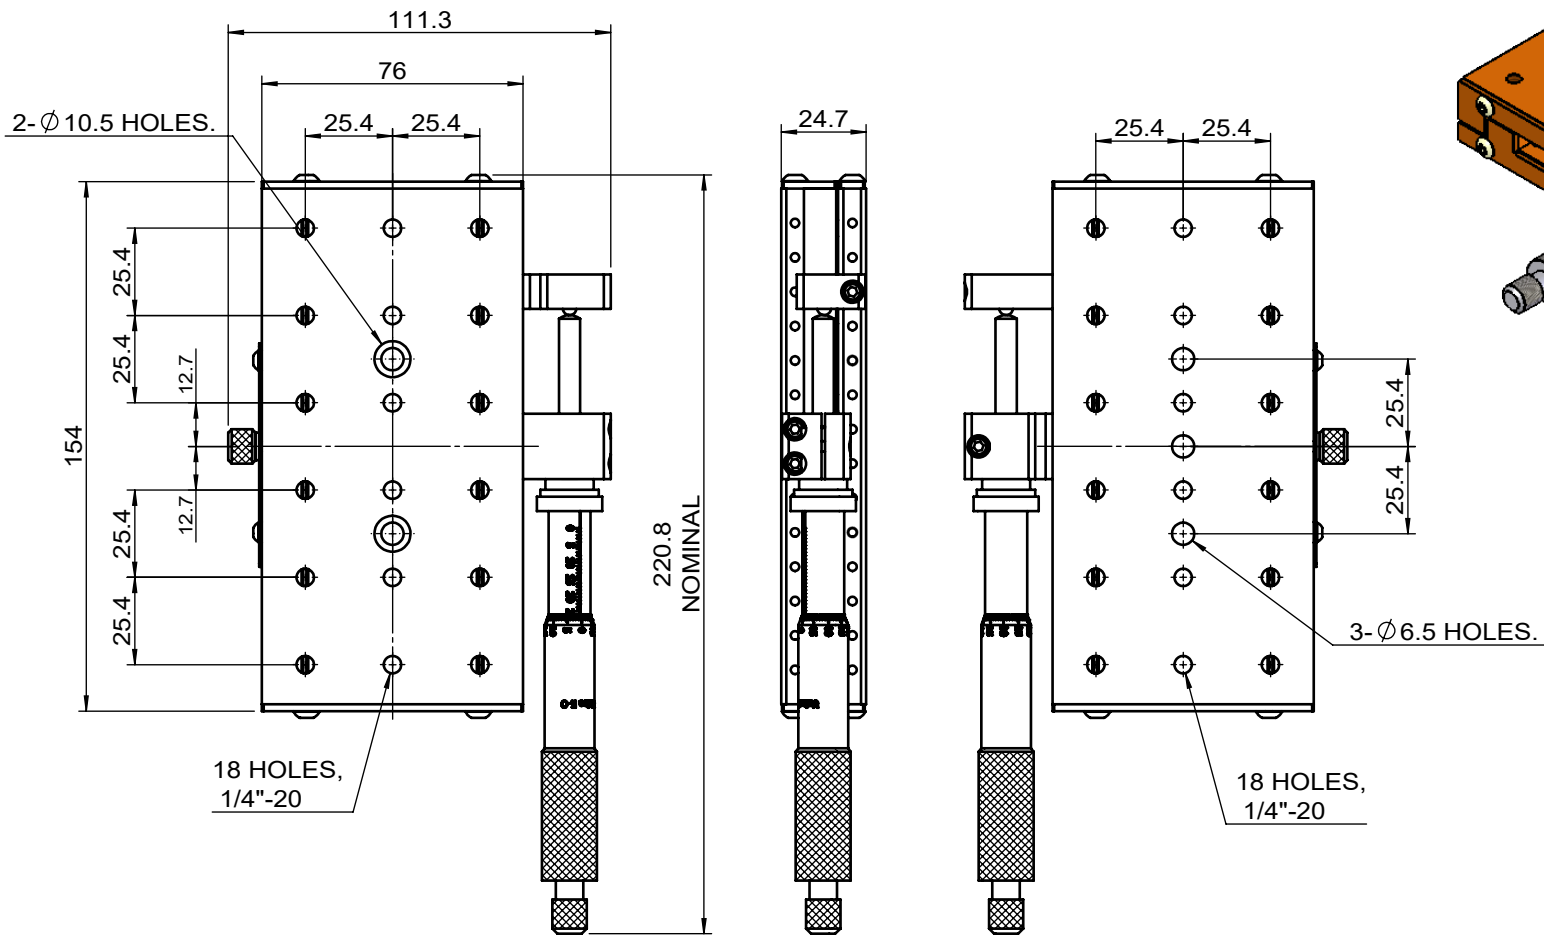

 <b>Unice E-O Services Inc.</b> No.5, Andong Rd., Chung Li District, Taoyuan City 32063, Taiwan, R.O.C.			TITLE:	
			06PTS-2	
			DWG. NO.	06PTS-2
			MATERIAL:	N/A
DRAWN	John	2021/2/24	SCALE:	1:2.2
ENG APPR.	Johnny	2021/2/24	REV	0

UNIT:m/m