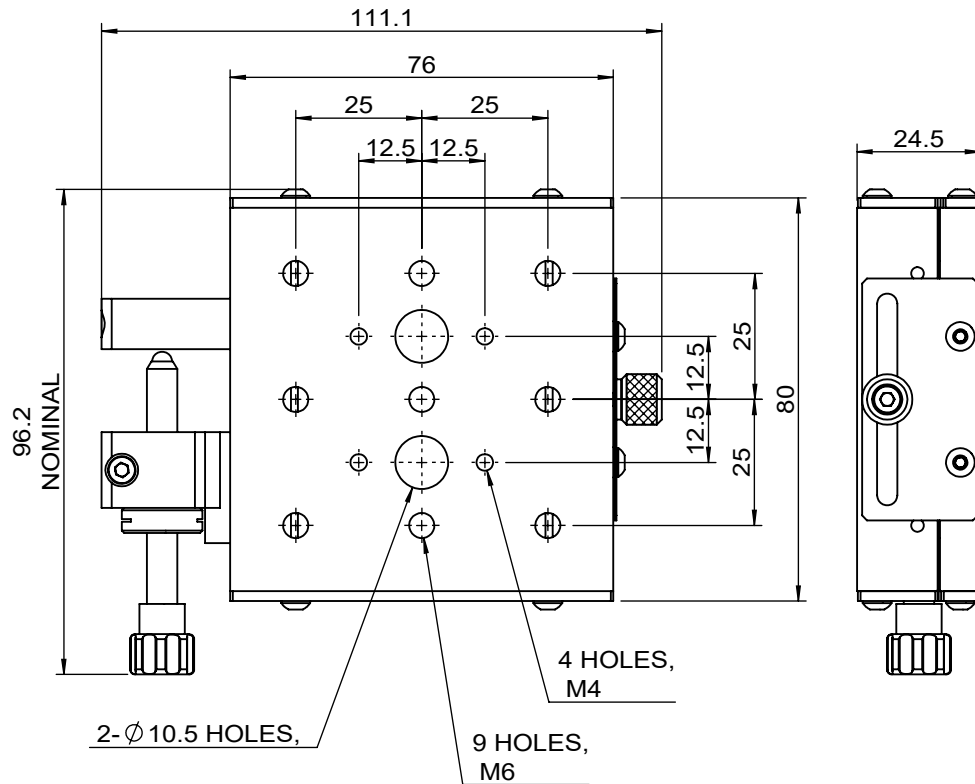

 Unice E-O Services Inc. No.5, Andong Rd., Chung Li District, Taoyuan City 32063, Taiwan, R.O.C.			TITLE:	
			06PTS-1SM	
			DWG. NO.	06PTS-1SM
			MATERIAL:	
DRAWN			John	2023/11/23
ENG APPR.			Johnny	2023/11/23
			SCALE:	1:1.5
			REV	0