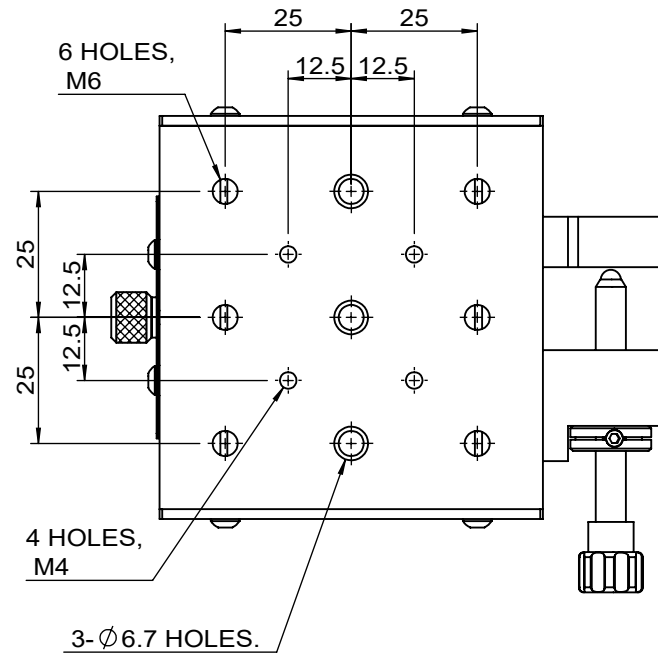

 Unice E-O Services Inc. No.5, Andong Rd., Chung Li District, Taoyuan City 32063, Taiwan, R.O.C.			TITLE:	
			06PTS-1SM	
			DWG. NO.	06PTS-1SM
			MATERIAL:	
DRAWN			John	2023/11/23
ENG APPR.			Johnny	2023/11/23
			SCALE:	1:1.5
			REV	0