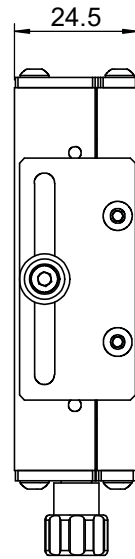

 Unice E-O Services Inc. No.5, Andong Rd., Chung Li District, Taoyuan City 32063, Taiwan, R.O.C.			TITLE: 06PTS-1S	
			DWG. NO.	06PTS-1S
MATERIAL:			N/A	
DRAWN	Miki	2010/12/30	SCALE:	1:1.5
ENG APPR.	Johnny	2010/12/30	REV	0