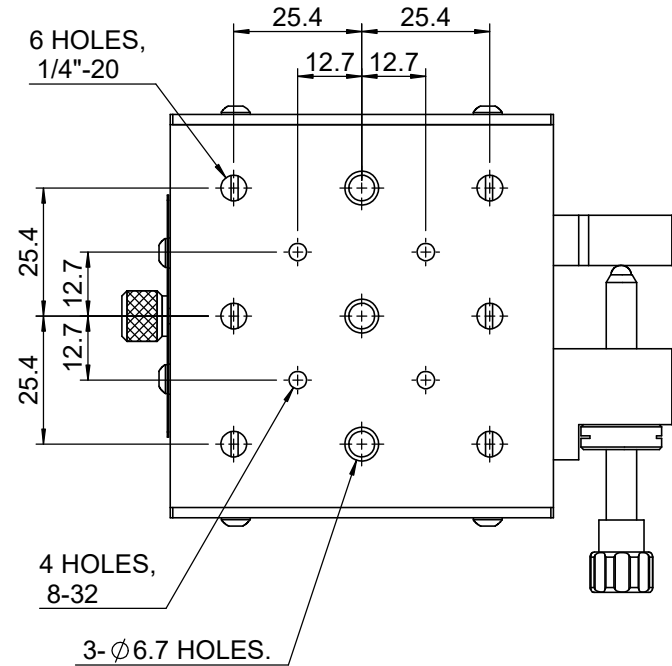

 Unice E-O Services Inc. No.5, Andong Rd., Chung Li District, Taoyuan City 32063, Taiwan, R.O.C.			TITLE: 06PTS-1S	
			DWG. NO.	06PTS-1S
MATERIAL:			N/A	
DRAWN	Miki	2010/12/30	SCALE:	1:1.5
ENG APPR.	Johnny	2010/12/30	REV	0