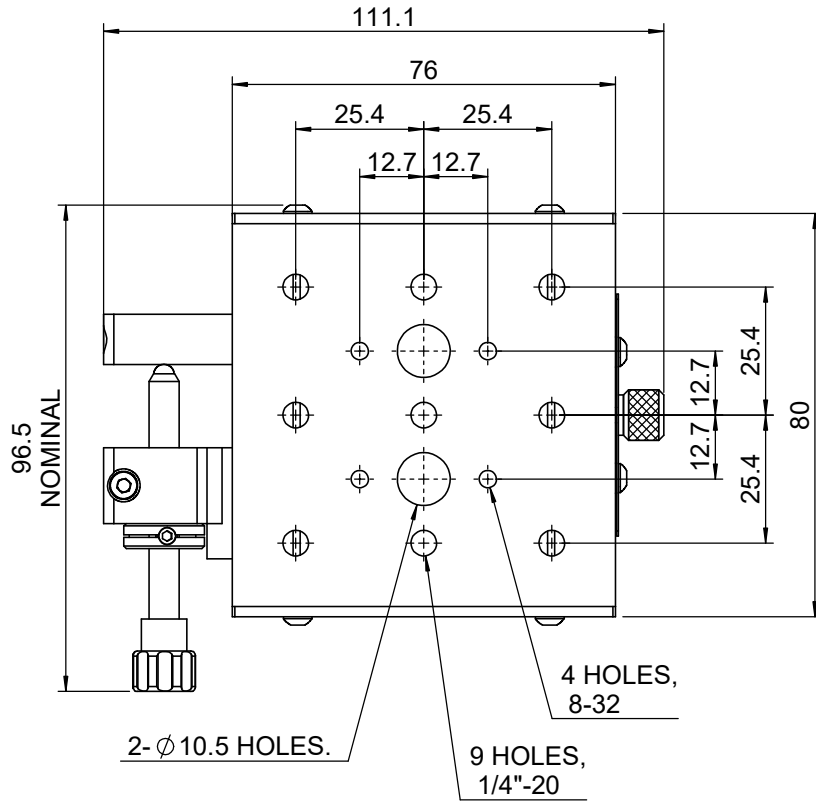

 Unice E-O Services Inc. No.5, Andong Rd., Chung Li District, Taoyuan City 32063, Taiwan, R.O.C.			TITLE: 06PTS-1S	
			DWG. NO.	06PTS-1S
MATERIAL:			N/A	
DRAWN	Miki	2010/12/30	SCALE:	1:1.5
ENG APPR.	Johnny	2010/12/30	REV	0