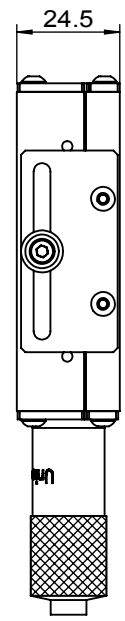

 Unice E-O Services Inc. No.5, Andong Rd., Chung Li District, Taoyuan City 32063, Taiwan, R.O.C.			TITLE:	
			06PTS-1M	
			DWG. NO.	06PTS-1M
			MATERIAL:	N/A
DRAWN	Sky	2017/11/20	SCALE:	1:1.8
ENG APPR.	Johnny	2017/11/20	REV	0