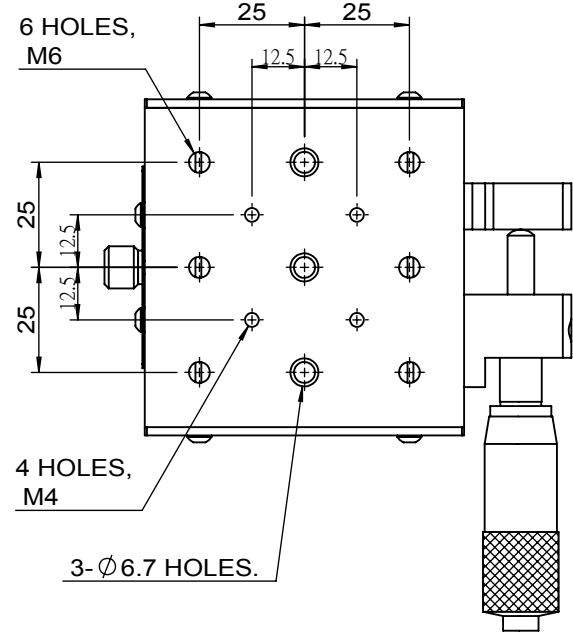

 Unice E-O Services Inc. No.5, Andong Rd., Chung Li District, Taoyuan City 32063, Taiwan, R.O.C.			TITLE:	
			06PTS-1M	
			DWG. NO.	06PTS-1M
			MATERIAL:	N/A
DRAWN	Sky	2017/11/20	SCALE:	1:1.8
ENG APPR.	Johnny	2017/11/20	REV	0