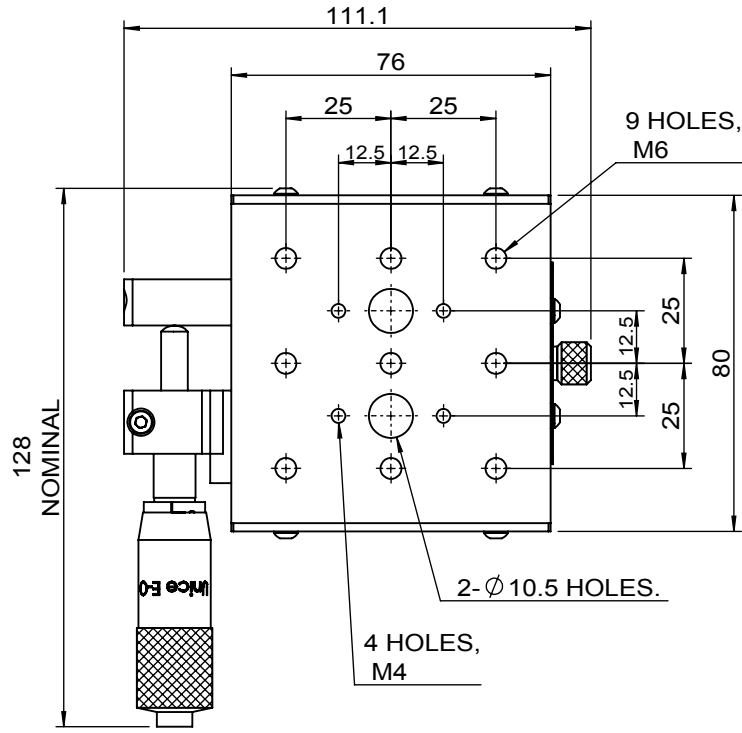

 Unice E-O Services Inc. No.5, Andong Rd., Chung Li District, Taoyuan City 32063, Taiwan, R.O.C.			TITLE:	
			06PTS-1M	
			DWG. NO.	06PTS-1M
			MATERIAL:	N/A
DRAWN	Sky	2017/11/20	SCALE:	1:1.8
ENG APPR.	Johnny	2017/11/20	REV	0