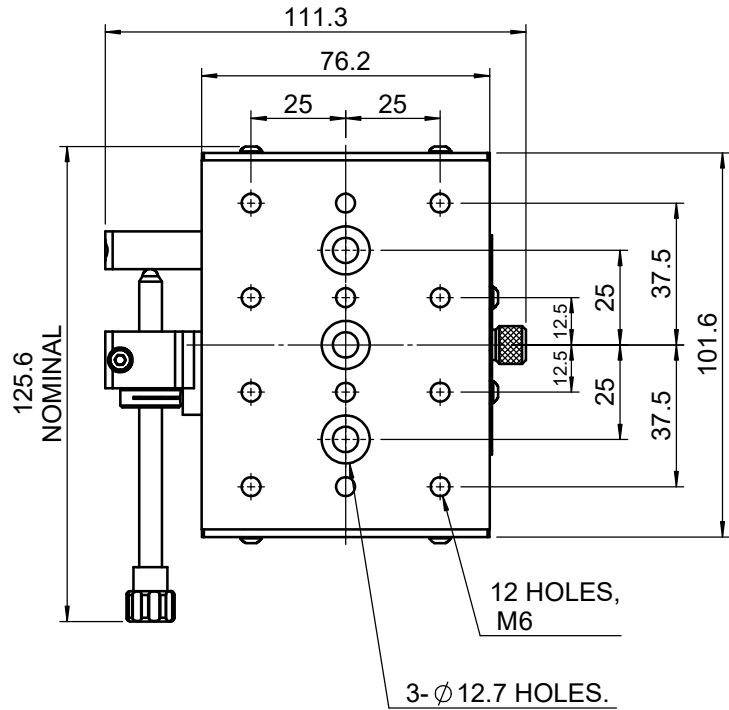

 Unice E-O Services Inc. No.5, Andong Rd., Chung Li District, Taoyuan City 32063, Taiwan, R.O.C.			TITLE: 06PTS-1.5SM	
			DWG. NO.	06PTS-1.5SM
DRAWN			MATERIAL: N/A	
ENG APPR.			SCALE: 1:2	
			REV 0	