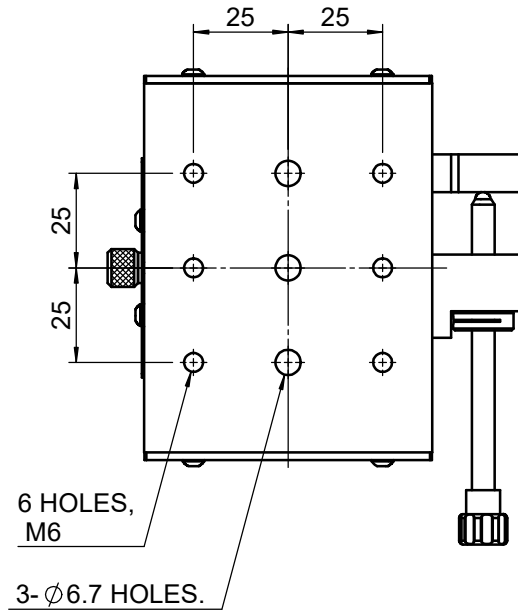

 Unice E-O Services Inc. No.5, Andong Rd., Chung Li District, Taoyuan City 32063, Taiwan, R.O.C.			TITLE: 06PTS-1.5SM	
			DWG. NO.	06PTS-1.5SM
DRAWN			MATERIAL: N/A	
ENG APPR.			SCALE: 1:2	
			REV 0	