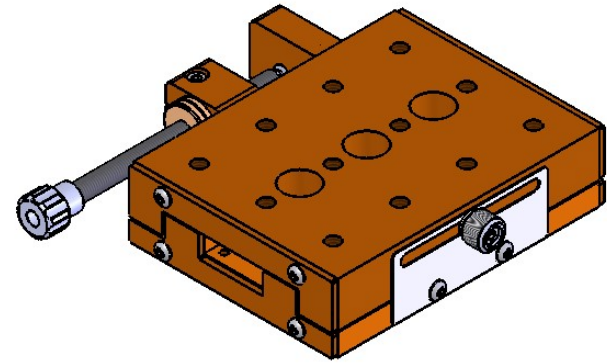

 Unice E-O Services Inc. No.5, Andong Rd., Chung Li District, Taoyuan City 32063, Taiwan, R.O.C.			TITLE: 06PTS-1.5SM	
			DWG. NO.	06PTS-1.5SM
DRAWN			MATERIAL: N/A	
ENG APPR.			SCALE: 1:2	
			REV 0	