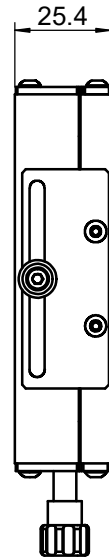

 Unice E-O Services Inc. No.5, Andong Rd., Chung Li District, Taoyuan City 32063, Taiwan, R.O.C.			TITLE: 06PTS-1.5SM	
			DWG. NO.	06PTS-1.5SM
DRAWN			MATERIAL: N/A	
ENG APPR.			SCALE: 1:2	
			REV 0	