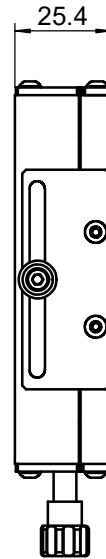

 Unice E-O Services Inc. No.5, Andong Rd., Chung Li District, Taoyuan City 32063, Taiwan, R.O.C.			TITLE: 06PTS-1.5S	
			DWG. NO.	06PTS-1.5S
MATERIAL: N/A			SCALE: 1:2	
REV			0	