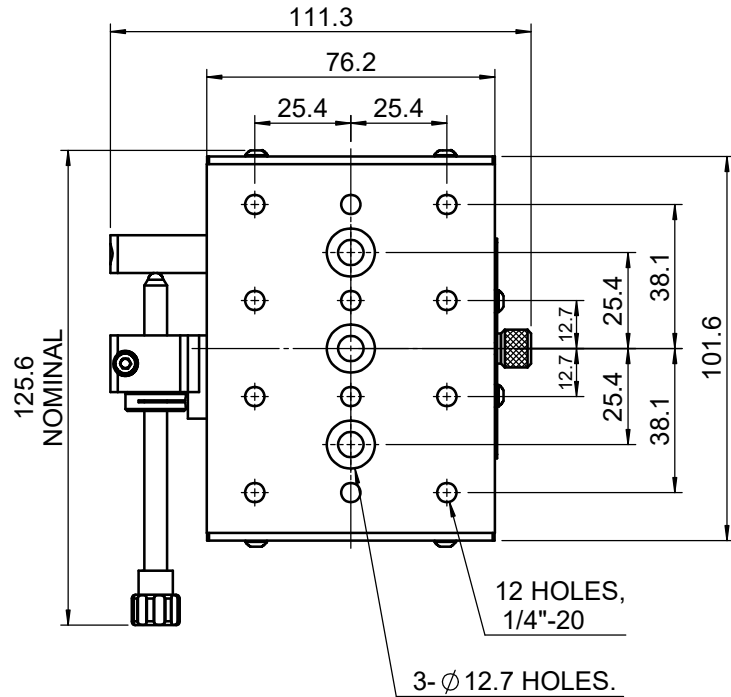

 Unice E-O Services Inc. No.5, Andong Rd., Chung Li District, Taoyuan City 32063, Taiwan, R.O.C.			TITLE: 06PTS-1.5S	
			DWG. NO.	06PTS-1.5S
MATERIAL: N/A			SCALE: 1:2	
REV			0	