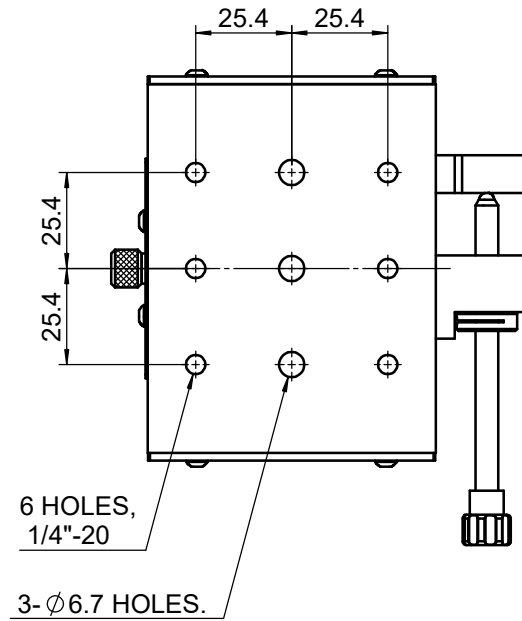

 Unice E-O Services Inc. No.5, Andong Rd., Chung Li District, Taoyuan City 32063, Taiwan, R.O.C.			TITLE: 06PTS-1.5S	
			DWG. NO.	06PTS-1.5S
MATERIAL: N/A			SCALE: 1:2	
REV			0	