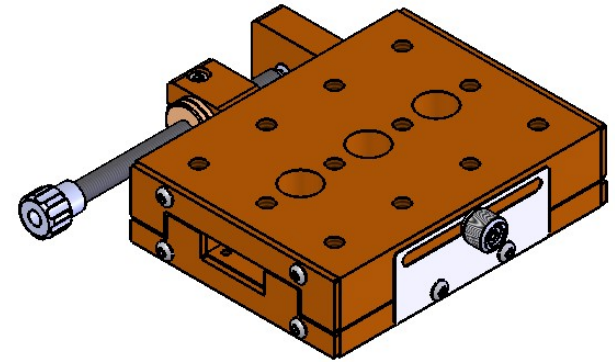

 Unice E-O Services Inc. No.5, Andong Rd., Chung Li District, Taoyuan City 32063, Taiwan, R.O.C.			TITLE: 06PTS-1.5S	
			DWG. NO.	06PTS-1.5S
MATERIAL: N/A			SCALE: 1:2	
REV			0	