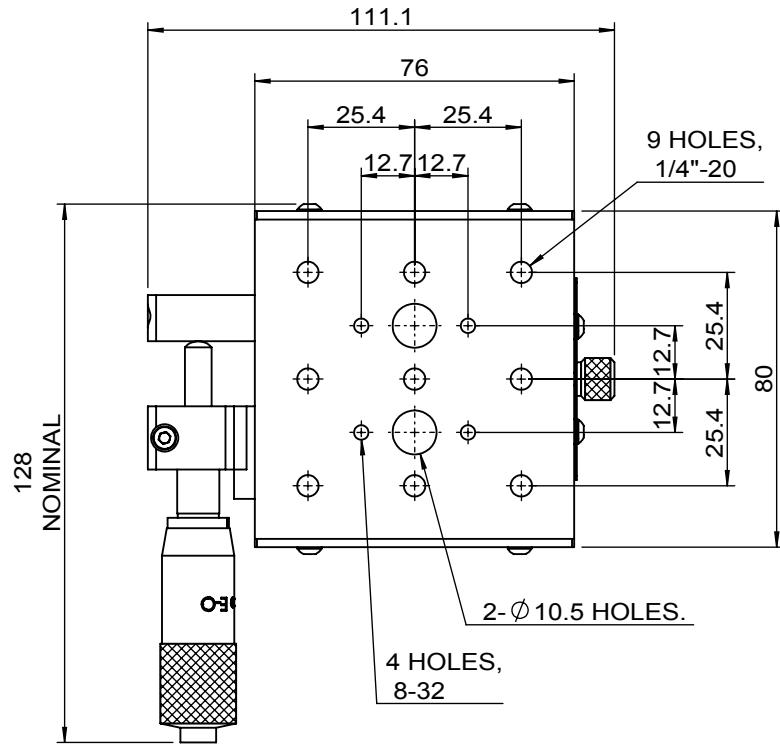

 Unice E-O Services Inc. No.5, Andong Rd., Chung Li District, Taoyuan City 32063, Taiwan, R.O.C.			TITLE:	
			O6PTS-1	
			DWG. NO.	O6PTS-1
			MATERIAL:	
			N/A	
DRAWN	Sky	2017/11/20	SCALE:	1:1.8
ENG APPR.	Johnny	2017/11/20	REV	0