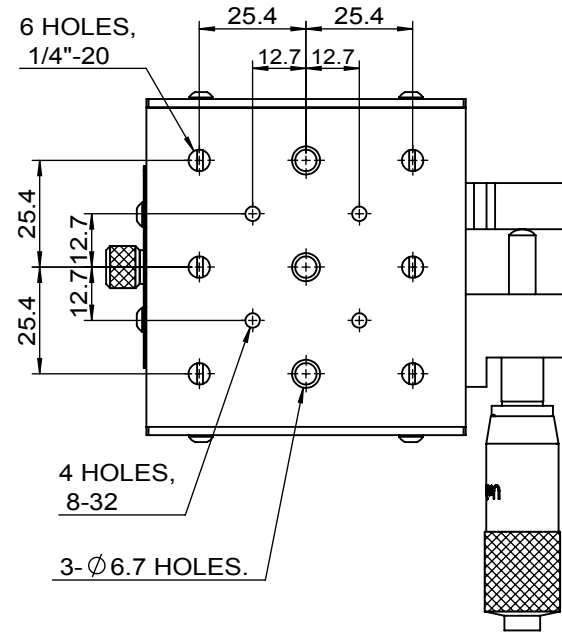

 Unice E-O Services Inc. No.5, Andong Rd., Chung Li District, Taoyuan City 32063, Taiwan, R.O.C.			TITLE:	
			O6PTS-1	
			DWG. NO.	O6PTS-1
			MATERIAL:	
			N/A	
DRAWN	Sky	2017/11/20	SCALE:	1:1.8
ENG APPR.	Johnny	2017/11/20	REV	0