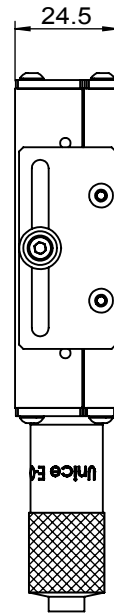

 Unice E-O Services Inc. No.5, Andong Rd., Chung Li District, Taoyuan City 32063, Taiwan, R.O.C.			TITLE:	
			O6PTS-1	
			DWG. NO.	O6PTS-1
			MATERIAL:	
			N/A	
DRAWN	Sky	2017/11/20	SCALE:	1:1.8
ENG APPR.	Johnny	2017/11/20	REV	0