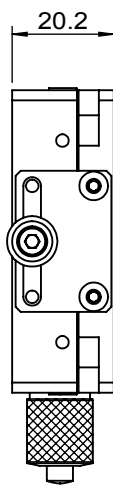

 <b>Unice E-O Services Inc.</b> No.5, Andong Rd., Chung Li District, Taoyuan City 32063, Taiwan, R.O.C.			TITLE:	
			06PTS-0.5M	
			DWG. NO.	06PTS-0.5M
			MATERIAL:	N/A
DRAWN	Sky	2018/5/30	SCALE:	1:1.5
ENG APPR.	Johnny	2018/5/30	REV	0