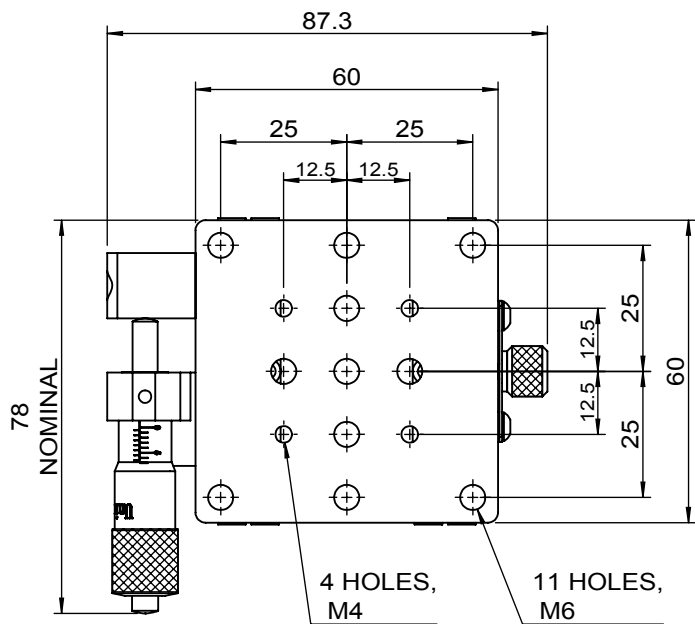

 <b>Unice E-O Services Inc.</b> No.5, Andong Rd., Chung Li District, Taoyuan City 32063, Taiwan, R.O.C.			TITLE:	
			06PTS-0.5M	
			DWG. NO.	06PTS-0.5M
			MATERIAL:	N/A
DRAWN	Sky	2018/5/30	SCALE:	1:1.5
ENG APPR.	Johnny	2018/5/30	REV	0