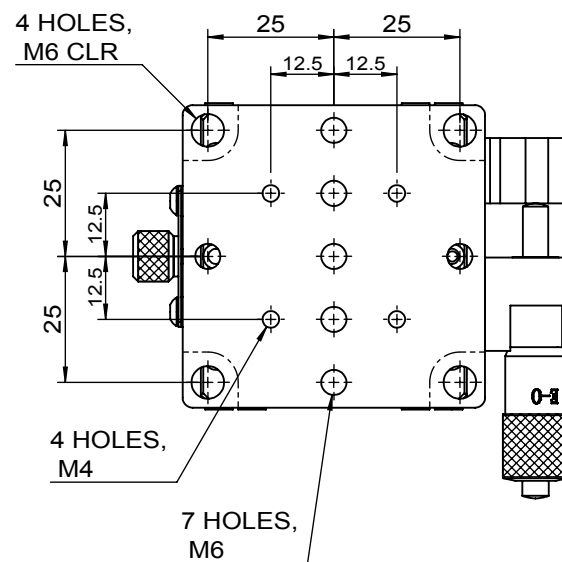

 <b>Unice E-O Services Inc.</b> No.5, Andong Rd., Chung Li District, Taoyuan City 32063, Taiwan, R.O.C.			TITLE:	
			06PTS-0.5M	
			DWG. NO.	06PTS-0.5M
			MATERIAL:	N/A
DRAWN	Sky	2018/5/30	SCALE:	1:1.5
ENG APPR.	Johnny	2018/5/30	REV	0