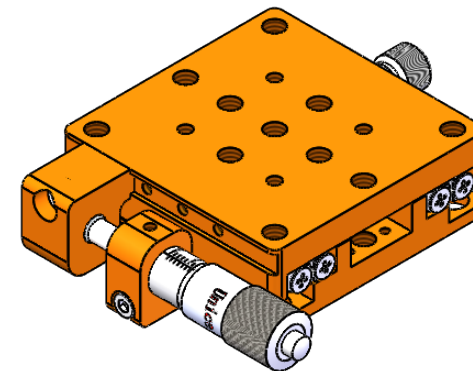

 <b>Unice E-O Services Inc.</b> No.5, Andong Rd., Chung Li District, Taoyuan City 32063, Taiwan, R.O.C.			TITLE:	
			06PTS-0.5M	
			DWG. NO.	06PTS-0.5M
			MATERIAL:	N/A
DRAWN	Sky	2018/5/30	SCALE:	1:1.5
ENG APPR.	Johnny	2018/5/30	REV	0