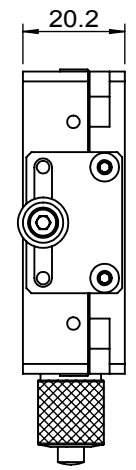

 <b>Unice E-O Services Inc.</b> No.5, Andong Rd., Chung Li District, Taoyuan City 32063, Taiwan, R.O.C.			TITLE:	
			06PTS-0.5	
			DWG. NO.	06PTS-0.5
			MATERIAL:	N/A
DRAWN	Sky	2018/5/30	SCALE:	1:1.5
ENG APPR.	Johnny	2018/5/30	REV	0