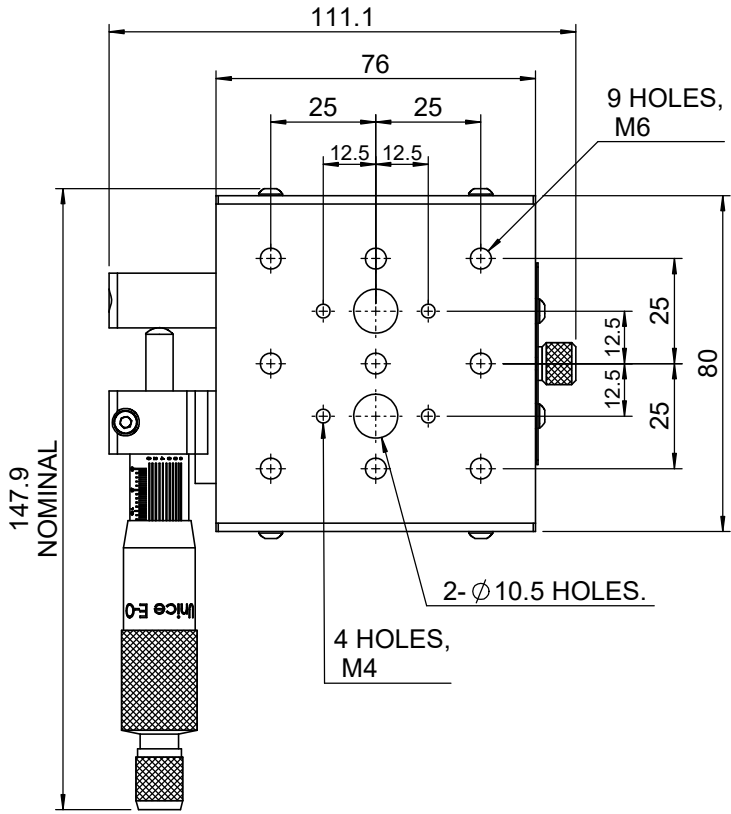

 Unice E-O Services Inc. No.5, Andong Rd., Chung Li District, Taoyuan City 32063, Taiwan, R.O.C.			TITLE: 06PTP-1M	
			DWG. NO.	06PTP-1M
MATERIAL: N/A			SCALE: 1:1.8	
REV 0				