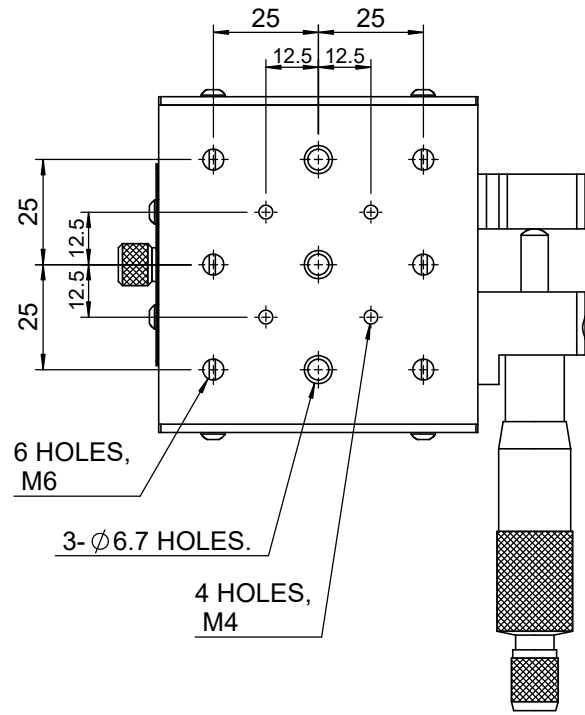

 Unice E-O Services Inc. No.5, Andong Rd., Chung Li District, Taoyuan City 32063, Taiwan, R.O.C.			TITLE: 06PTP-1M	
			DWG. NO.	06PTP-1M
MATERIAL: N/A			SCALE: 1:1.8	
REV 0				