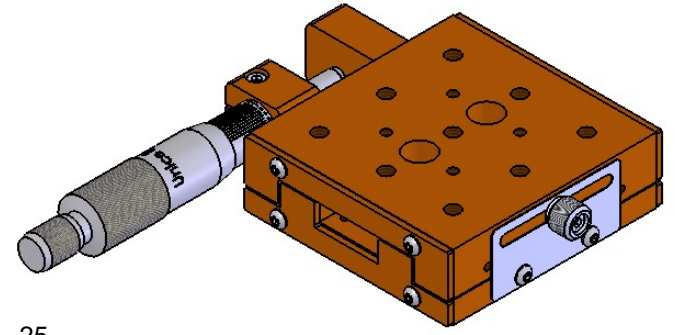

 Unice E-O Services Inc. No.5, Andong Rd., Chung Li District, Taoyuan City 32063, Taiwan, R.O.C.			TITLE: 06PTP-1M	
			DWG. NO.	06PTP-1M
MATERIAL: N/A			SCALE: 1:1.8	
REV 0				