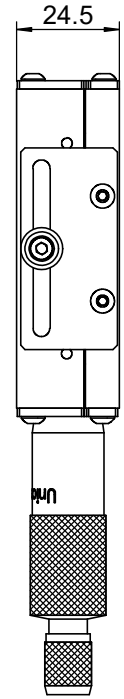

 Unice E-O Services Inc. No.5, Andong Rd., Chung Li District, Taoyuan City 32063, Taiwan, R.O.C.			TITLE: 06PTP-1M	
			DWG. NO.	06PTP-1M
MATERIAL: N/A			SCALE: 1:1.8	
REV 0				