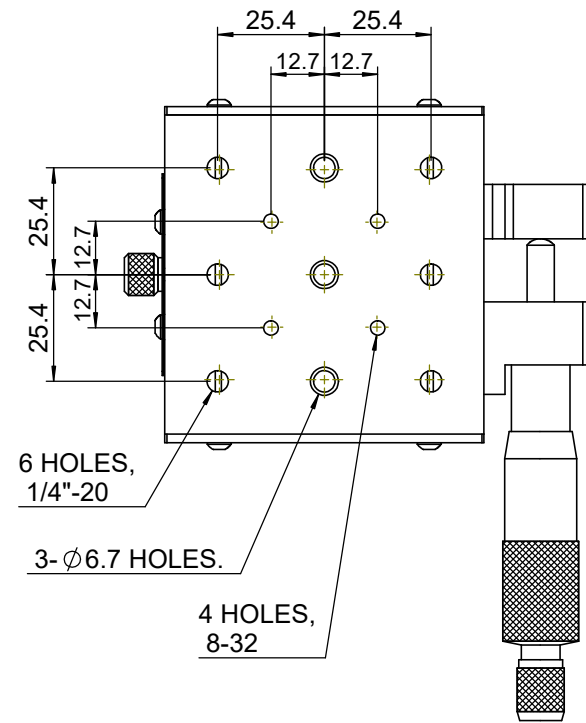

 Unice E-O Services Inc. No.5, Andong Rd., Chung Li District, Taoyuan City 32063, Taiwan, R.O.C.			TITLE: 06PTP-1	
			DWG. NO.	06PTP-1
MATERIAL:			N/A	
DRAWN	Yuhan	2014/8/18	SCALE:	1:1.8
ENG APPR.	Johnny	2014/8/18	REV	0