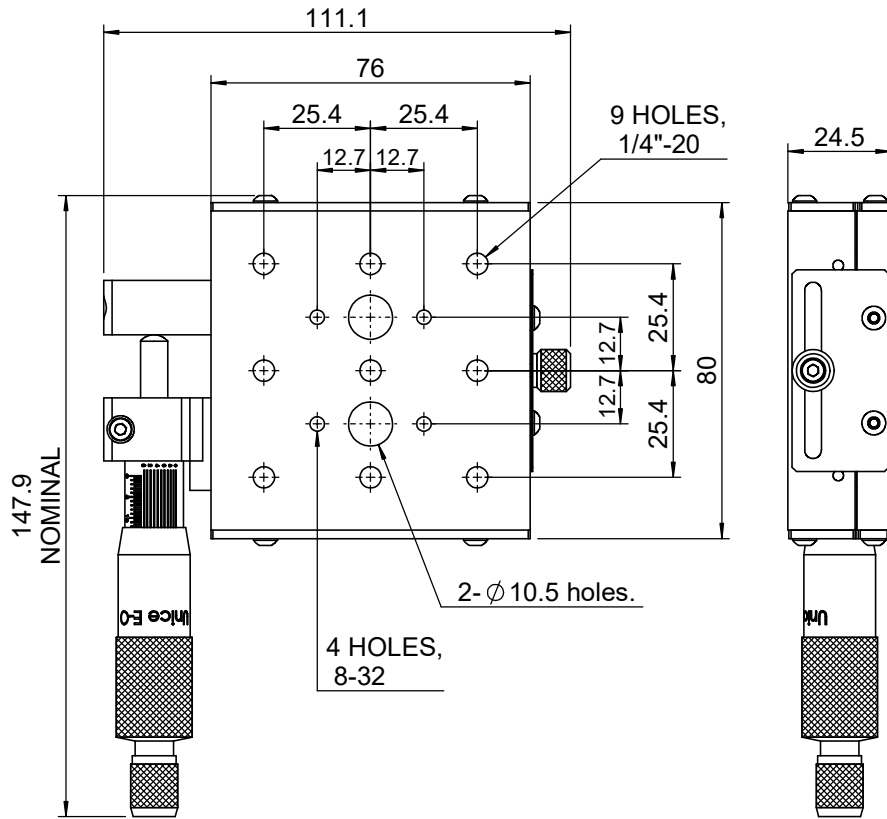

 Unice E-O Services Inc. No.5, Andong Rd., Chung Li District, Taoyuan City 32063, Taiwan, R.O.C.			TITLE: 06PTP-1	
			DWG. NO.	06PTP-1
MATERIAL:			N/A	
DRAWN	Yuhan	2014/8/18	SCALE:	1:1.8
ENG APPR.	Johnny	2014/8/18	REV	0