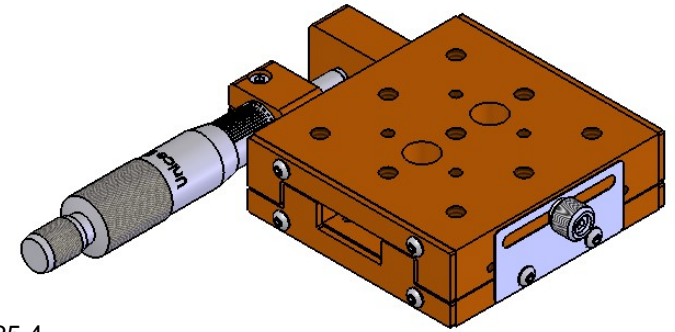

 Unice E-O Services Inc. No.5, Andong Rd., Chung Li District, Taoyuan City 32063, Taiwan, R.O.C.			TITLE: 06PTP-1	
			DWG. NO.	06PTP-1
MATERIAL:			N/A	
DRAWN	Yuhan	2014/8/18	SCALE:	1:1.8
ENG APPR.	Johnny	2014/8/18	REV	0