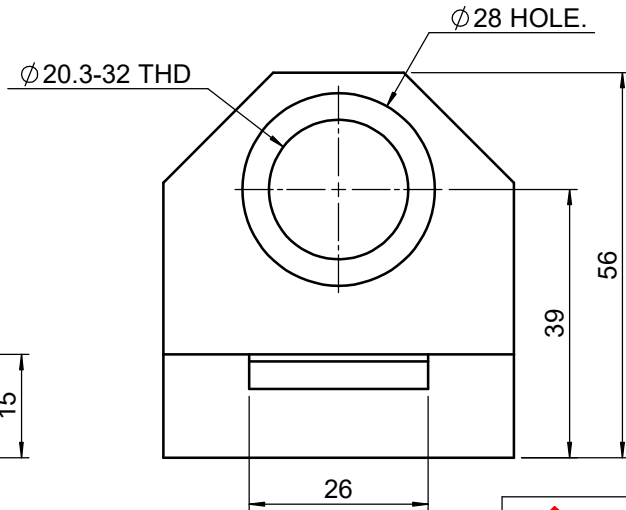

 <b>Unice E-O Services Inc.</b> No.5, Andong Rd., Chung Li District, Taoyuan City 32063, Taiwan, R.O.C.			TITLE: 06PFC-BM	
			DWG. NO.	06PFC-BM
			MATERIAL: N/A	
DRAWN	Miki	2015/6/8	SCALE: 1:1.2	
ENG APPR.	Johnny	2015/6/8	REV 0	