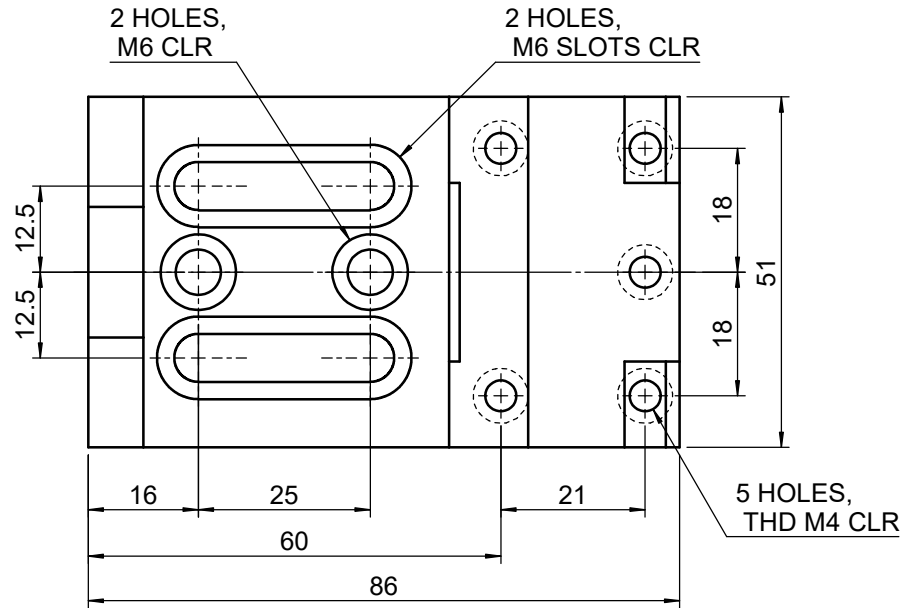

 <b>Unice E-O Services Inc.</b> No.5, Andong Rd., Chung Li District, Taoyuan City 32063, Taiwan, R.O.C.			TITLE: 06PFC-BM	
			DWG. NO.	06PFC-BM
			MATERIAL: N/A	
DRAWN	Miki	2015/6/8	SCALE: 1:1.2	
ENG APPR.	Johnny	2015/6/8	REV 0	