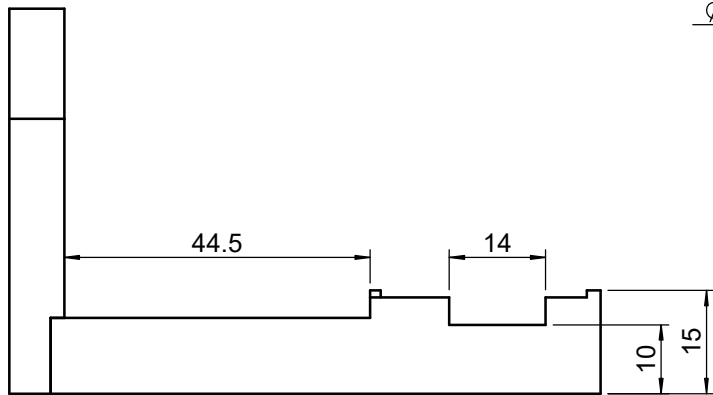

 <b>Unice E-O Services Inc.</b> No.5, Andong Rd., Chung Li District, Taoyuan City 32063, Taiwan, R.O.C.			TITLE: 06PFC-BM	
			DWG. NO.	06PFC-BM
			MATERIAL: N/A	
DRAWN	Miki	2015/6/8	SCALE: 1:1.2	
ENG APPR.	Johnny	2015/6/8	REV 0	