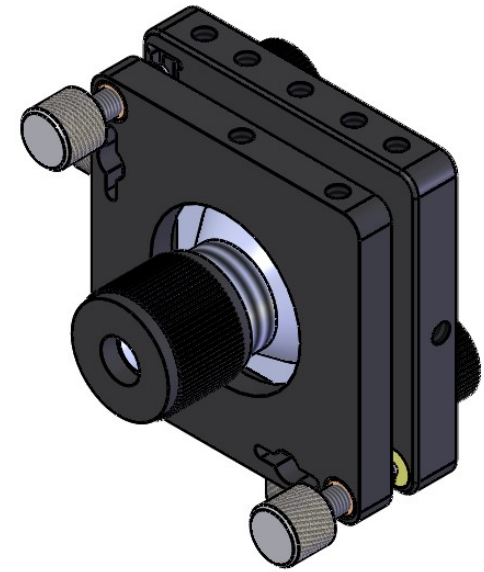

UNIT:m/m

 Unice E-O Services Inc. No.5, Andong Rd., Chung Li District, Taoyuan City 32063, Taiwan, R.O.C.			TITLE: 06PFC-2M	
			DWG. NO.	06PFC-2M
DRAWN: Sammy			MATERIAL: N/A	
ENG APPR: Johnny			SCALE: 1:1	
			REV: 0	