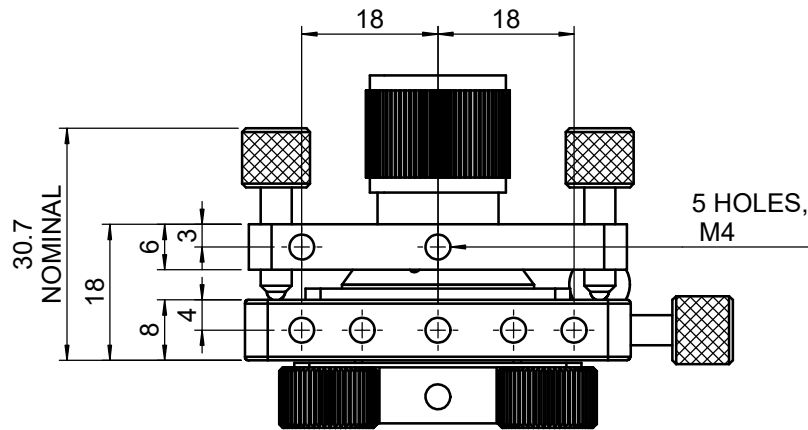

UNIT:m/m

 Unice E-O Services Inc. No.5, Andong Rd., Chung Li District, Taoyuan City 32063, Taiwan, R.O.C.			TITLE: 06PFC-2M	
			DWG. NO.	06PFC-2M
DRAWN: Sammy			MATERIAL: N/A	
ENG APPR: Johnny			SCALE: 1:1	
			REV: 0	