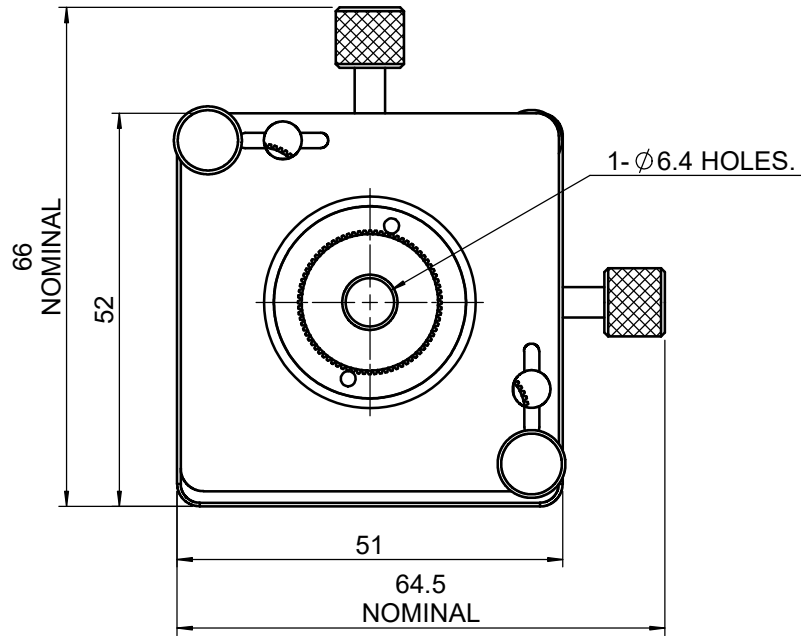

UNIT:m/m

 Unice E-O Services Inc. No.5, Andong Rd., Chung Li District, Taoyuan City 32063, Taiwan, R.O.C.			TITLE: 06PFC-2M	
			DWG. NO.	06PFC-2M
DRAWN: Sammy			MATERIAL: N/A	
ENG APPR: Johnny			SCALE: 1:1	
			REV: 0	