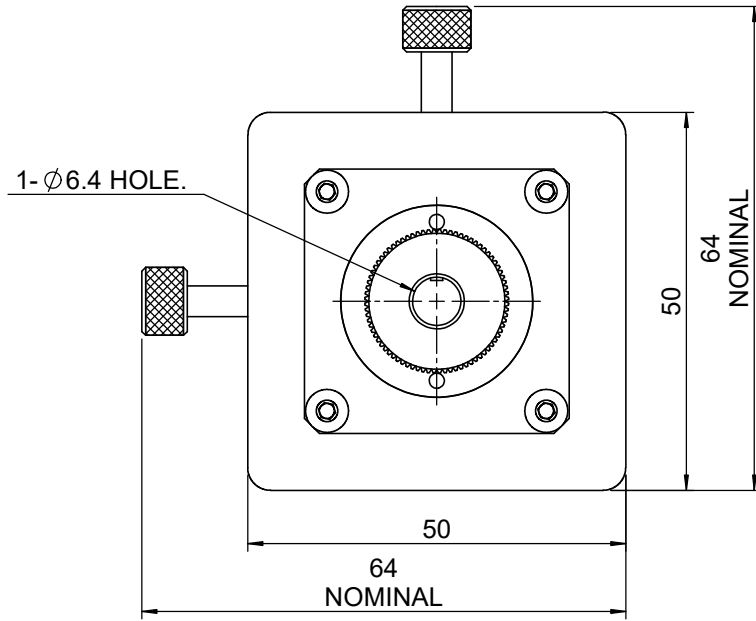

 Unice E-O Services Inc. No.5, Andong Rd., Chung Li District, Taoyuan City 32063, Taiwan, R.O.C.			TITLE: 06PFC-1	
			DWG. NO.	06PFC-1
MATERIAL:			N/A	
DRAWN	Yuhan	2016/5/11	SCALE:	1:1
ENG APPR.	Johnny	2016/5/11	REV	0