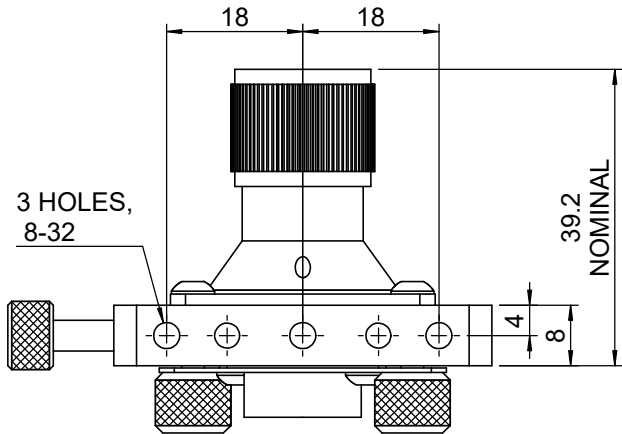

 Unice E-O Services Inc. No.5, Andong Rd., Chung Li District, Taoyuan City 32063, Taiwan, R.O.C.			TITLE: 06PFC-1	
			DWG. NO.	06PFC-1
MATERIAL:			N/A	
DRAWN	Yuhan	2016/5/11	SCALE:	1:1
ENG APPR.	Johnny	2016/5/11	REV	0