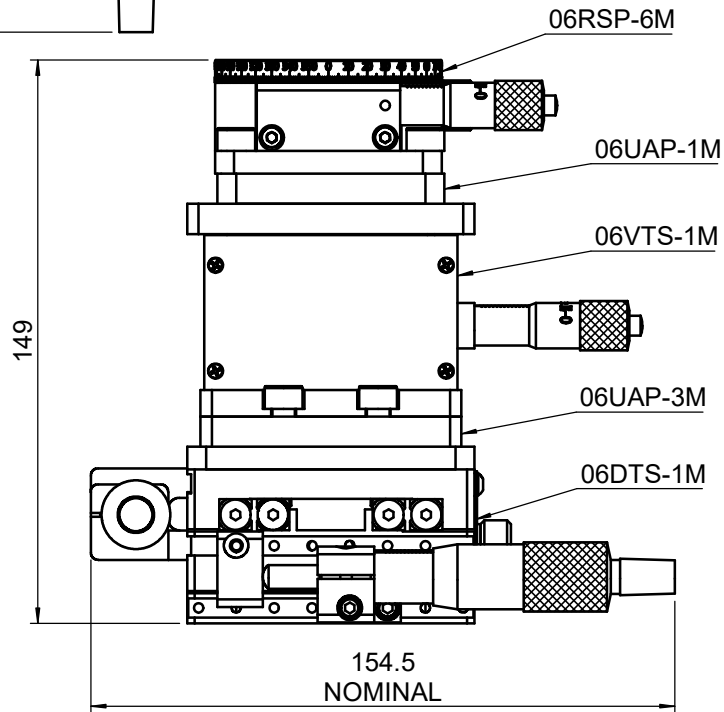

Multi Triple Rotation: XYZθ

 Unice E-O Services Inc. No.5, Andong Rd., Chung Li District, Taoyuan City 32063, Taiwan, R.O.C.			TITLE: 06MTR-1M	
			DWG. NO.	06MTR-1M
MATERIAL:			N/A	
DRAWN	Miki	2016/3/7	SCALE:	1:2
ENG APPR.	Johnny	2016/3/7	REV	0