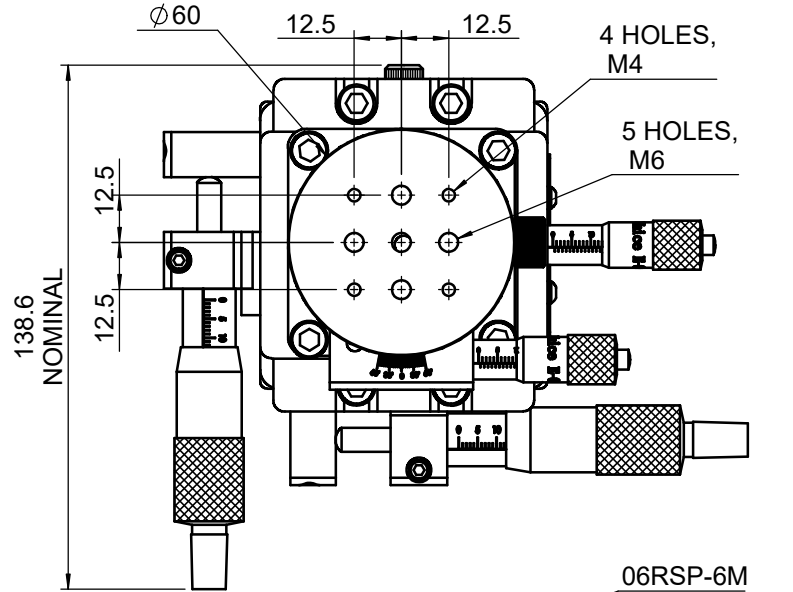

Multi Triple Rotation: XYZθ

 Unice E-O Services Inc. No.5, Andong Rd., Chung Li District, Taoyuan City 32063, Taiwan, R.O.C.			TITLE: 06MTR-1M	
			DWG. NO.	06MTR-1M
MATERIAL:			N/A	
DRAWN	Miki	2016/3/7	SCALE:	1:2
ENG APPR.	Johnny	2016/3/7	REV	0