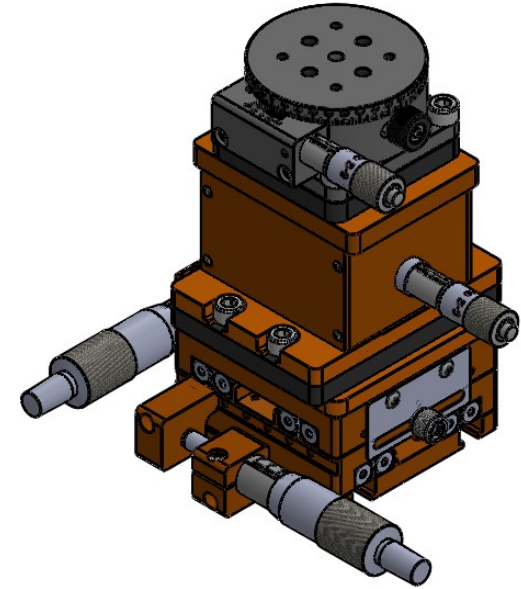

Multi Triple Rotation: XYZθ

 Unice E-O Services Inc. No.5, Andong Rd., Chung Li District, Taoyuan City 32063, Taiwan, R.O.C.			TITLE: 06MTR-1M	
			DWG. NO.	06MTR-1M
MATERIAL:			N/A	
DRAWN	Miki	2016/3/7	SCALE:	1:2
ENG APPR.	Johnny	2016/3/7	REV	0