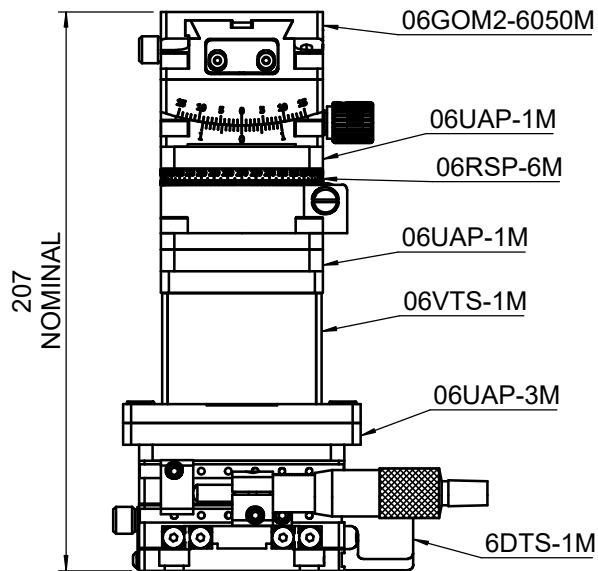

Multi Triple GOM50: XYZθ $\alpha\beta$

UNIT:m/m

 Unice E-O Services Inc. No.5, Andong Rd., Chung Li District, Taoyuan City 32063, Taiwan, R.O.C.			TITLE: 06MTG50-6M	
			DWG. NO.	06MTG50-6M
DRAWN			MATERIAL: N/A	
ENG APPR.			SCALE: 1:2.8	
			REV 0	