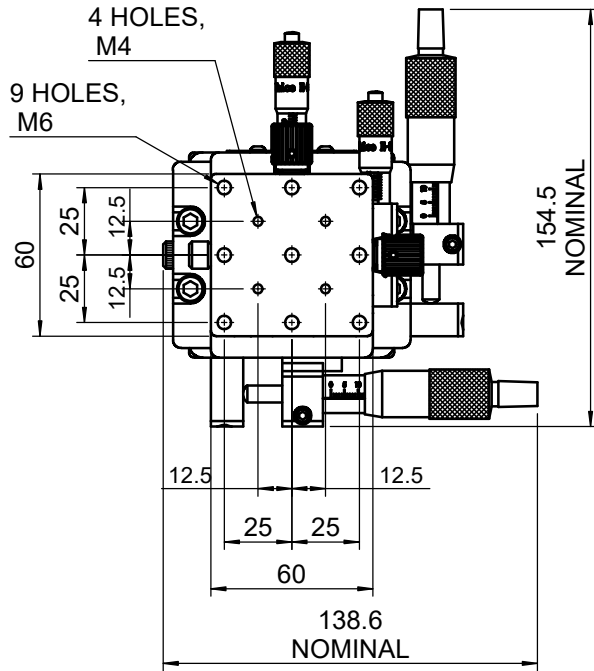

Multi Triple GOM50: XYZθ $\alpha\beta$

UNIT:m/m

 Unice E-O Services Inc. No.5, Andong Rd., Chung Li District, Taoyuan City 32063, Taiwan, R.O.C.			TITLE: 06MTG50-6M	
			DWG. NO.	06MTG50-6M
DRAWN			MATERIAL: N/A	
ENG APPR.			SCALE: 1:2.8	
			REV 0	