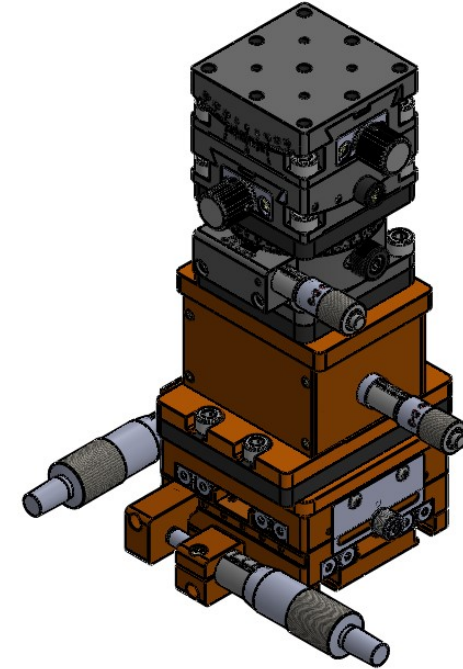

Multi Triple GOM50: XYZθ $\alpha\beta$

UNIT:m/m

 Unice E-O Services Inc. No.5, Andong Rd., Chung Li District, Taoyuan City 32063, Taiwan, R.O.C.			TITLE: 06MTG50-6M	
			DWG. NO.	06MTG50-6M
DRAWN			MATERIAL: N/A	
ENG APPR.			SCALE: 1:2.8	
			REV 0	