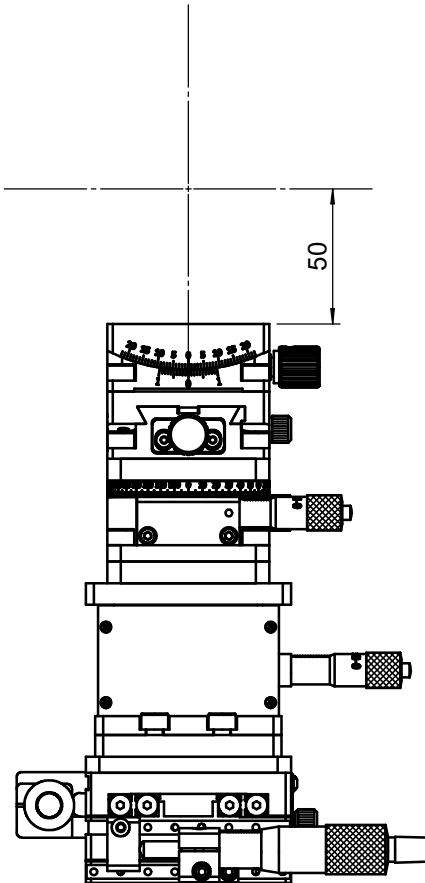

Multi Triple GOM50: XYZθ $\alpha\beta$

UNIT:m/m

 Unice E-O Services Inc. No.5, Andong Rd., Chung Li District, Taoyuan City 32063, Taiwan, R.O.C.			TITLE: 06MTG50-6M	
			DWG. NO.	06MTG50-6M
DRAWN			MATERIAL: N/A	
ENG APPR.			SCALE: 1:2.8	
			REV 0	