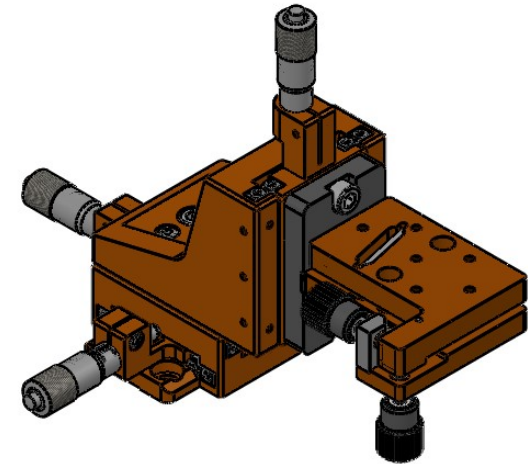

Multi Triple Alpha: $XYZ\theta\alpha$

 Unice E-O Services Inc. No.5, Andong Rd., Chung Li District, Taoyuan City 32063, Taiwan, R.O.C.			TITLE:	
			06MTA-2LM	
			DWG. NO.	06MTA-2LM
			MATERIAL:	N/A
DRAWN	Miki	2016/3/9	SCALE:	1:2.6
ENG APPR.	Johnny	2016/3/9	REV	0