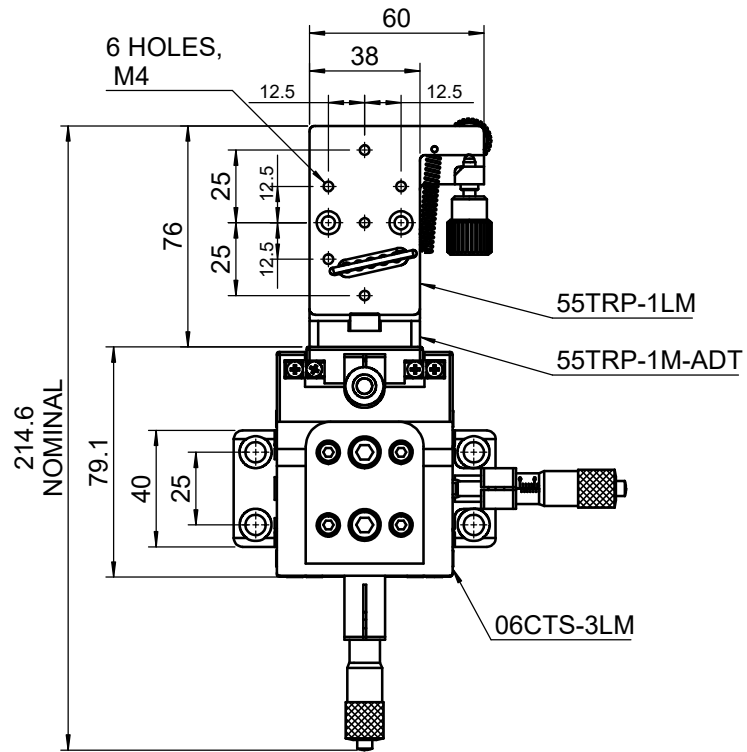

Multi Triple Alpha: $XYZ\theta\alpha$

 Unice E-O Services Inc. No.5, Andong Rd., Chung Li District, Taoyuan City 32063, Taiwan, R.O.C.			TITLE:	
			06MTA-2LM	
			DWG. NO.	06MTA-2LM
			MATERIAL:	N/A
DRAWN	Miki	2016/3/9	SCALE:	1:2.6
ENG APPR.	Johnny	2016/3/9	REV	0