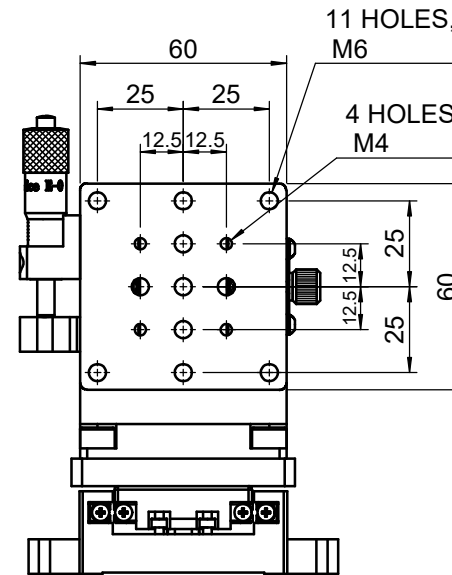

Multi Single Vertical: XZ

 Unice E-O Services Inc. No.5, Andong Rd., Chung Li District, Taoyuan City 32063, Taiwan, R.O.C.			TITLE: 06MSV-2M	
			DWG. NO.	06MSV-2M
MATERIAL: N/A			SCALE: 1:2.2	
DRAWN	Miki	2016/3/8	REV	0
ENG APPR.	Johnny	2016/3/8		