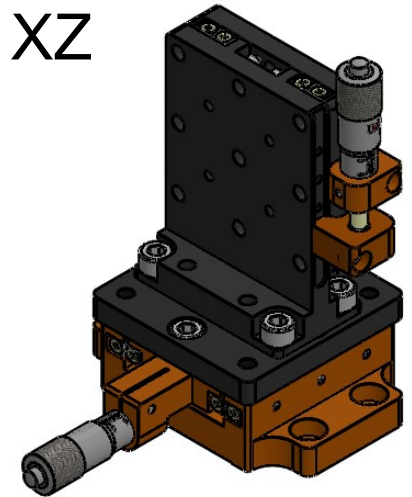

Multi Single Vertical: XZ

 Unice E-O Services Inc. No.5, Andong Rd., Chung Li District, Taoyuan City 32063, Taiwan, R.O.C.			TITLE: 06MSV-2M	
			DWG. NO.	06MSV-2M
MATERIAL: N/A			SCALE: 1:2.2	
DRAWN	Miki	2016/3/8	REV	0
ENG APPR.	Johnny	2016/3/8		