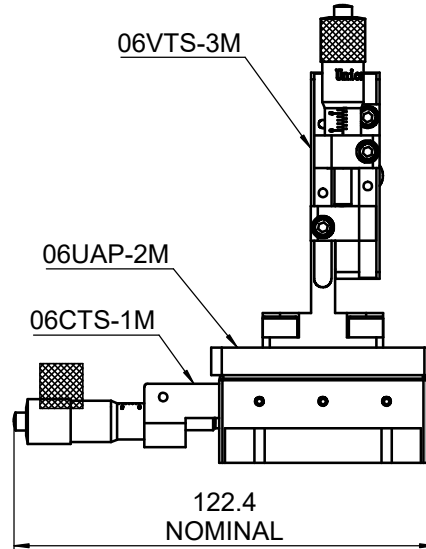

Multi Single Vertical: XZ

 Unice E-O Services Inc. No.5, Andong Rd., Chung Li District, Taoyuan City 32063, Taiwan, R.O.C.			TITLE: 06MSV-2M	
			DWG. NO.	06MSV-2M
MATERIAL: N/A			SCALE: 1:2.2	
DRAWN	Miki	2016/3/8	REV	0
ENG APPR.	Johnny	2016/3/8		