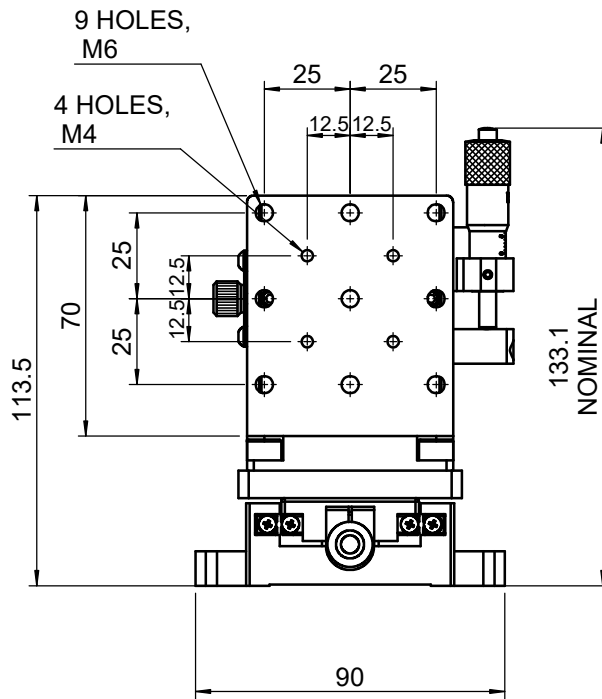

Multi Single Vertical: XZ

 Unice E-O Services Inc. No.5, Andong Rd., Chung Li District, Taoyuan City 32063, Taiwan, R.O.C.			TITLE: 06MSV-2M	
			DWG. NO.	06MSV-2M
MATERIAL: N/A			SCALE: 1:2.2	
DRAWN	Miki	2016/3/8	REV	0
ENG APPR.	Johnny	2016/3/8		