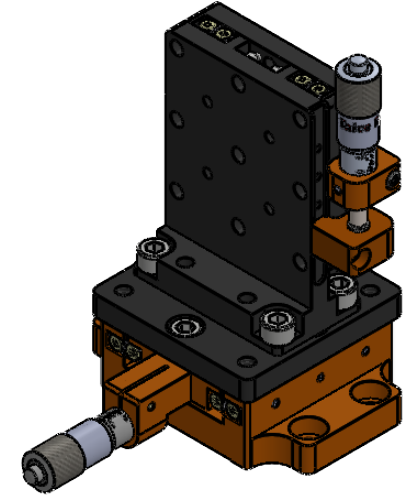

Multi Single Vertical: XZ

UNIT:m/m

 Unice E-O Services Inc. No.5, Andong Rd., Chung Li District, Taoyuan City 32063, Taiwan, R.O.C.	TITLE:		06MSV-2	
	DWG. NO.	06MSV-2		
	NAME	DATE	MATERIAL:	
DRAWN	Terry	2023/04/25	N/A	
ENG APPR.	Johnny	2023/04/25	SCALE:	1:2.2
			REV	0