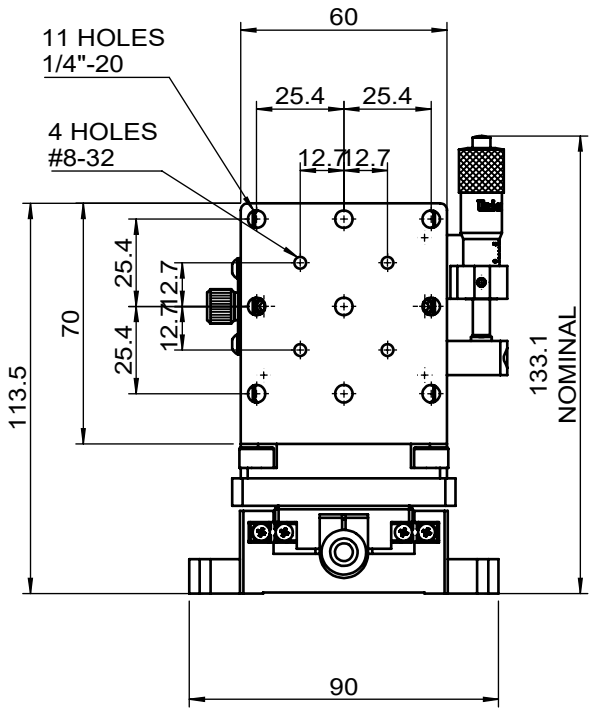

Multi Single Vertical: XZ

UNIT:m/m

 Unice E-O Services Inc. No.5, Andong Rd., Chung Li District, Taoyuan City 32063, Taiwan, R.O.C.	TITLE:		06MSV-2	
	DWG. NO.	06MSV-2		
	NAME	DATE	MATERIAL:	
DRAWN	Terry	2023/04/25	N/A	
ENG APPR.	Johnny	2023/04/25	SCALE:	1:2.2
			REV	0