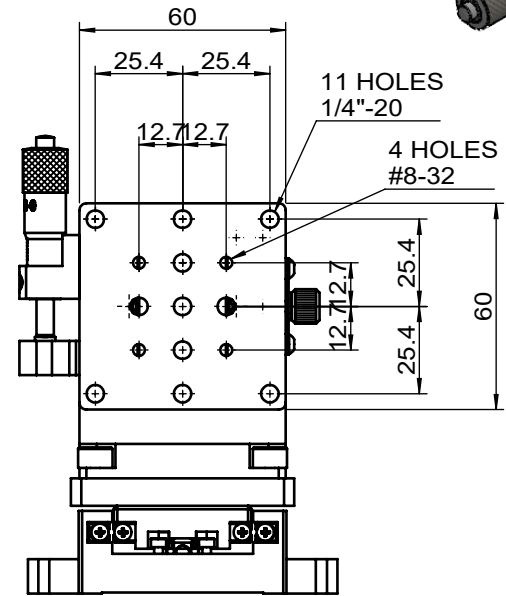

Multi Single Vertical: XZ

UNIT:m/m

 Unice E-O Services Inc. No.5, Andong Rd., Chung Li District, Taoyuan City 32063, Taiwan, R.O.C.	TITLE:		06MSV-2	
	DWG. NO.	06MSV-2		
	NAME	DATE	MATERIAL:	
DRAWN	Terry	2023/04/25	N/A	
ENG APPR.	Johnny	2023/04/25	SCALE:	1:2.2
			REV	0