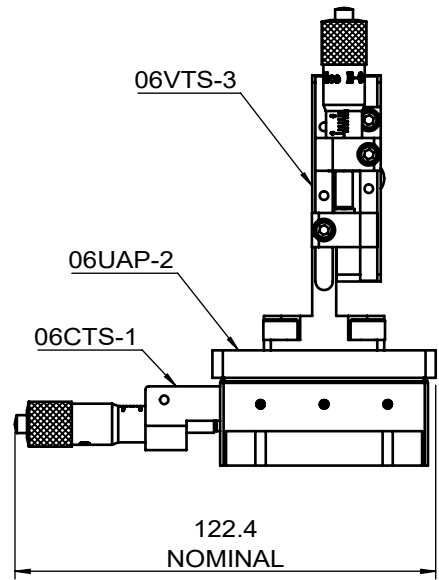

Multi Single Vertical: XZ

UNIT:m/m

 Unice E-O Services Inc. No.5, Andong Rd., Chung Li District, Taoyuan City 32063, Taiwan, R.O.C.	TITLE:		06MSV-2	
	DWG. NO.	06MSV-2		
	NAME	DATE	MATERIAL:	
DRAWN	Terry	2023/04/25	N/A	
ENG APPR.	Johnny	2023/04/25	SCALE:	1:2.2
			REV	0