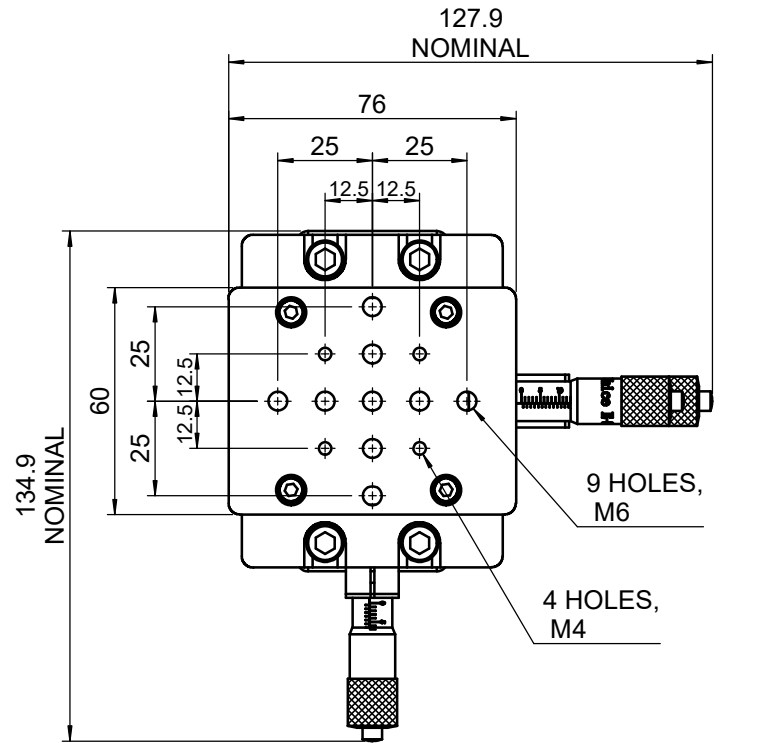

# Multi Double Vertical: XYZ

UNIT:m/m

 <b>Unice E-O Services Inc.</b> No.5, Andong Rd., Chung Li District, Taoyuan City 32063, Taiwan, R.O.C.			TITLE: 06MDV-2M	
			DWG. NO.	06MDV-2M
MATERIAL: N/A			SCALE: 1:2	
DRAWN	Miki	2016/3/7	REV	0
ENG APPR.	Johnny	2016/3/7		