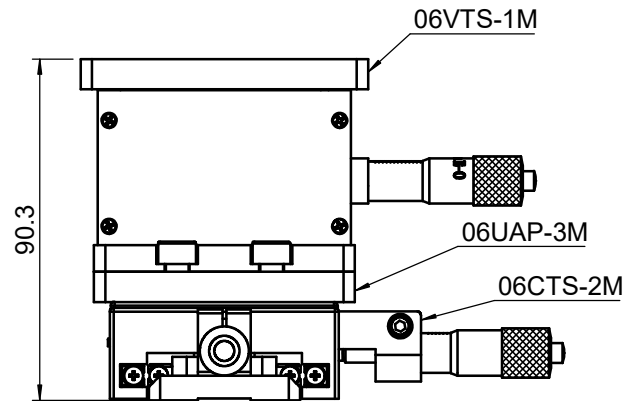

# Multi Double Vertical: XYZ

UNIT:m/m

 <b>Unice E-O Services Inc.</b> No.5, Andong Rd., Chung Li District, Taoyuan City 32063, Taiwan, R.O.C.			TITLE: 06MDV-2M	
			DWG. NO.	06MDV-2M
MATERIAL: N/A			SCALE: 1:2	
DRAWN	Miki	2016/3/7	REV	0
ENG APPR.	Johnny	2016/3/7		