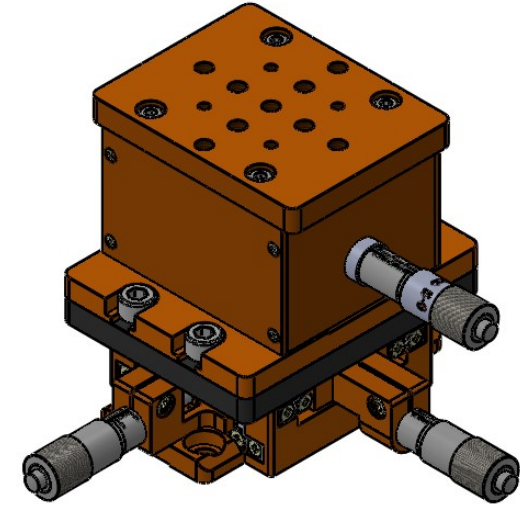

# Multi Double Vertical: XYZ

UNIT:m/m

 <b>Unice E-O Services Inc.</b> No.5, Andong Rd., Chung Li District, Taoyuan City 32063, Taiwan, R.O.C.			TITLE: 06MDV-2M	
			DWG. NO.	06MDV-2M
MATERIAL: N/A			SCALE: 1:2	
DRAWN	Miki	2016/3/7	REV	0
ENG APPR.	Johnny	2016/3/7		