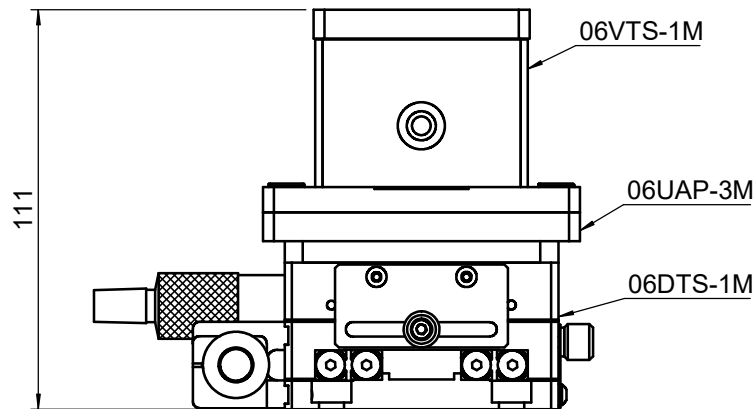

Multi Double Vertical: XYZ

 Unice E-O Services Inc. No.5, Andong Rd., Chung Li District, Taoyuan City 32063, Taiwan, R.O.C.			TITLE:	
			06MDV-1M	
			DWG. NO.	06MDV-1M
			MATERIAL:	N/A
DRAWN	Miki	2016/3/7	SCALE:	1:2.1
ENG APPR.	Johnny	2016/3/7	REV	0