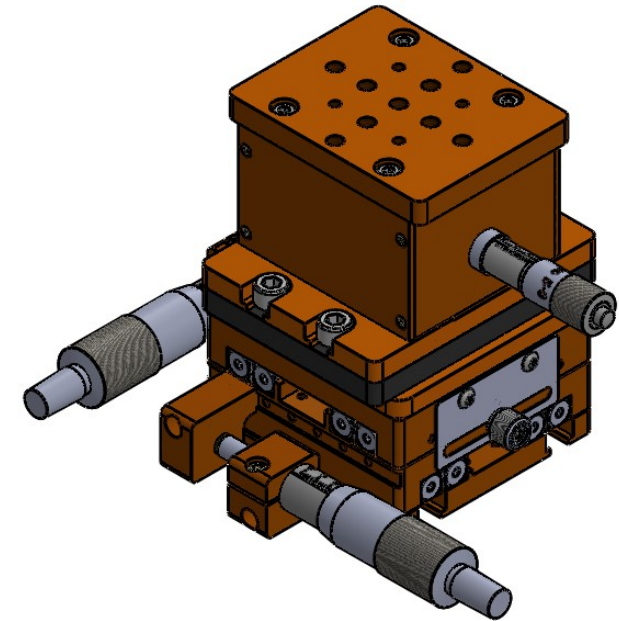

Multi Double Vertical: XYZ

 Unice E-O Services Inc. No.5, Andong Rd., Chung Li District, Taoyuan City 32063, Taiwan, R.O.C.			TITLE:	
			06MDV-1M	
			DWG. NO.	06MDV-1M
			MATERIAL:	N/A
DRAWN	Miki	2016/3/7	SCALE:	1:2.1
ENG APPR.	Johnny	2016/3/7	REV	0