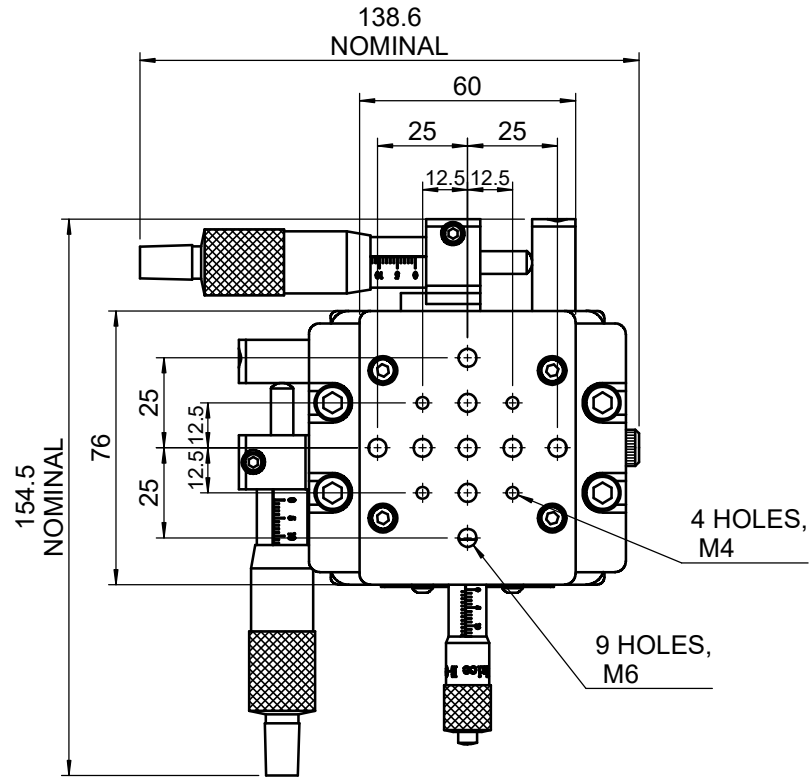

Multi Double Vertical: XYZ

 Unice E-O Services Inc. No.5, Andong Rd., Chung Li District, Taoyuan City 32063, Taiwan, R.O.C.			TITLE:	
			06MDV-1M	
			DWG. NO.	06MDV-1M
			MATERIAL:	N/A
DRAWN	Miki	2016/3/7	SCALE:	1:2.1
ENG APPR.	Johnny	2016/3/7	REV	0