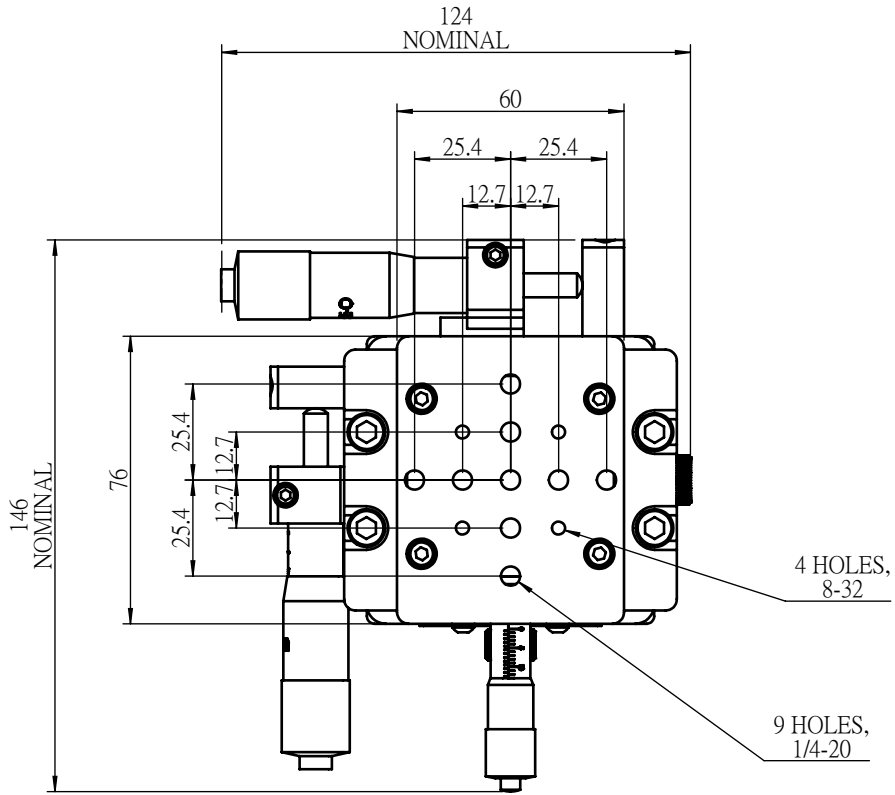

 Unice E-O Services Inc. No.5, Andong Rd., Chung Li District, Taoyuan City 32063, Taiwan, R.O.C.			TITLE:	
			06MDV-1	
			DWG. NO.	06MDV-1
			MATERIAL:	N/A
DRAWN	John	2021/7/9	SCALE:	1:2
ENG APPR.	Johnny	2021/7/9	REV	0