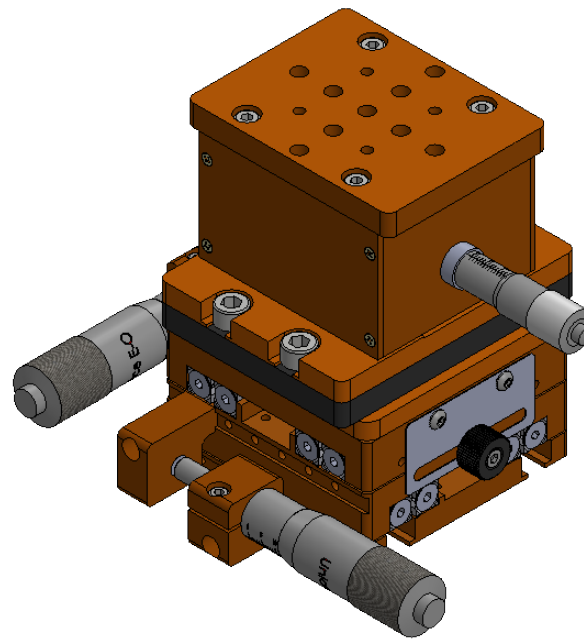

 Unice E-O Services Inc. No.5, Andong Rd., Chung Li District, Taoyuan City 32063, Taiwan, R.O.C.			TITLE:	
			06MDV-1	
			DWG. NO.	06MDV-1
			MATERIAL:	N/A
DRAWN	John	2021/7/9	SCALE:	1:2
ENG APPR.	Johnny	2021/7/9	REV	0