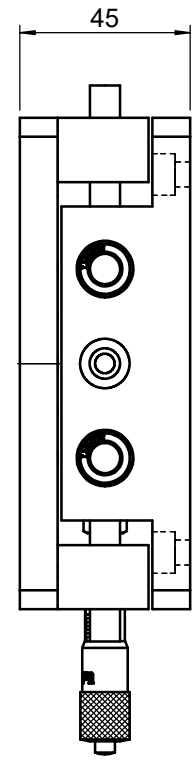

 Unice E-O Services Inc. No.5, Andong Rd., Chung Li District, Taoyuan City 32063, Taiwan, R.O.C.			TITLE:	
			06LTX-1M	
			DWG. NO.	06LTX-1M
			MATERIAL:	N/A
DRAWN	Miki	2010/12/30	SCALE:	1:2
ENG APPR.	Johnny	2010/12/30	REV	0