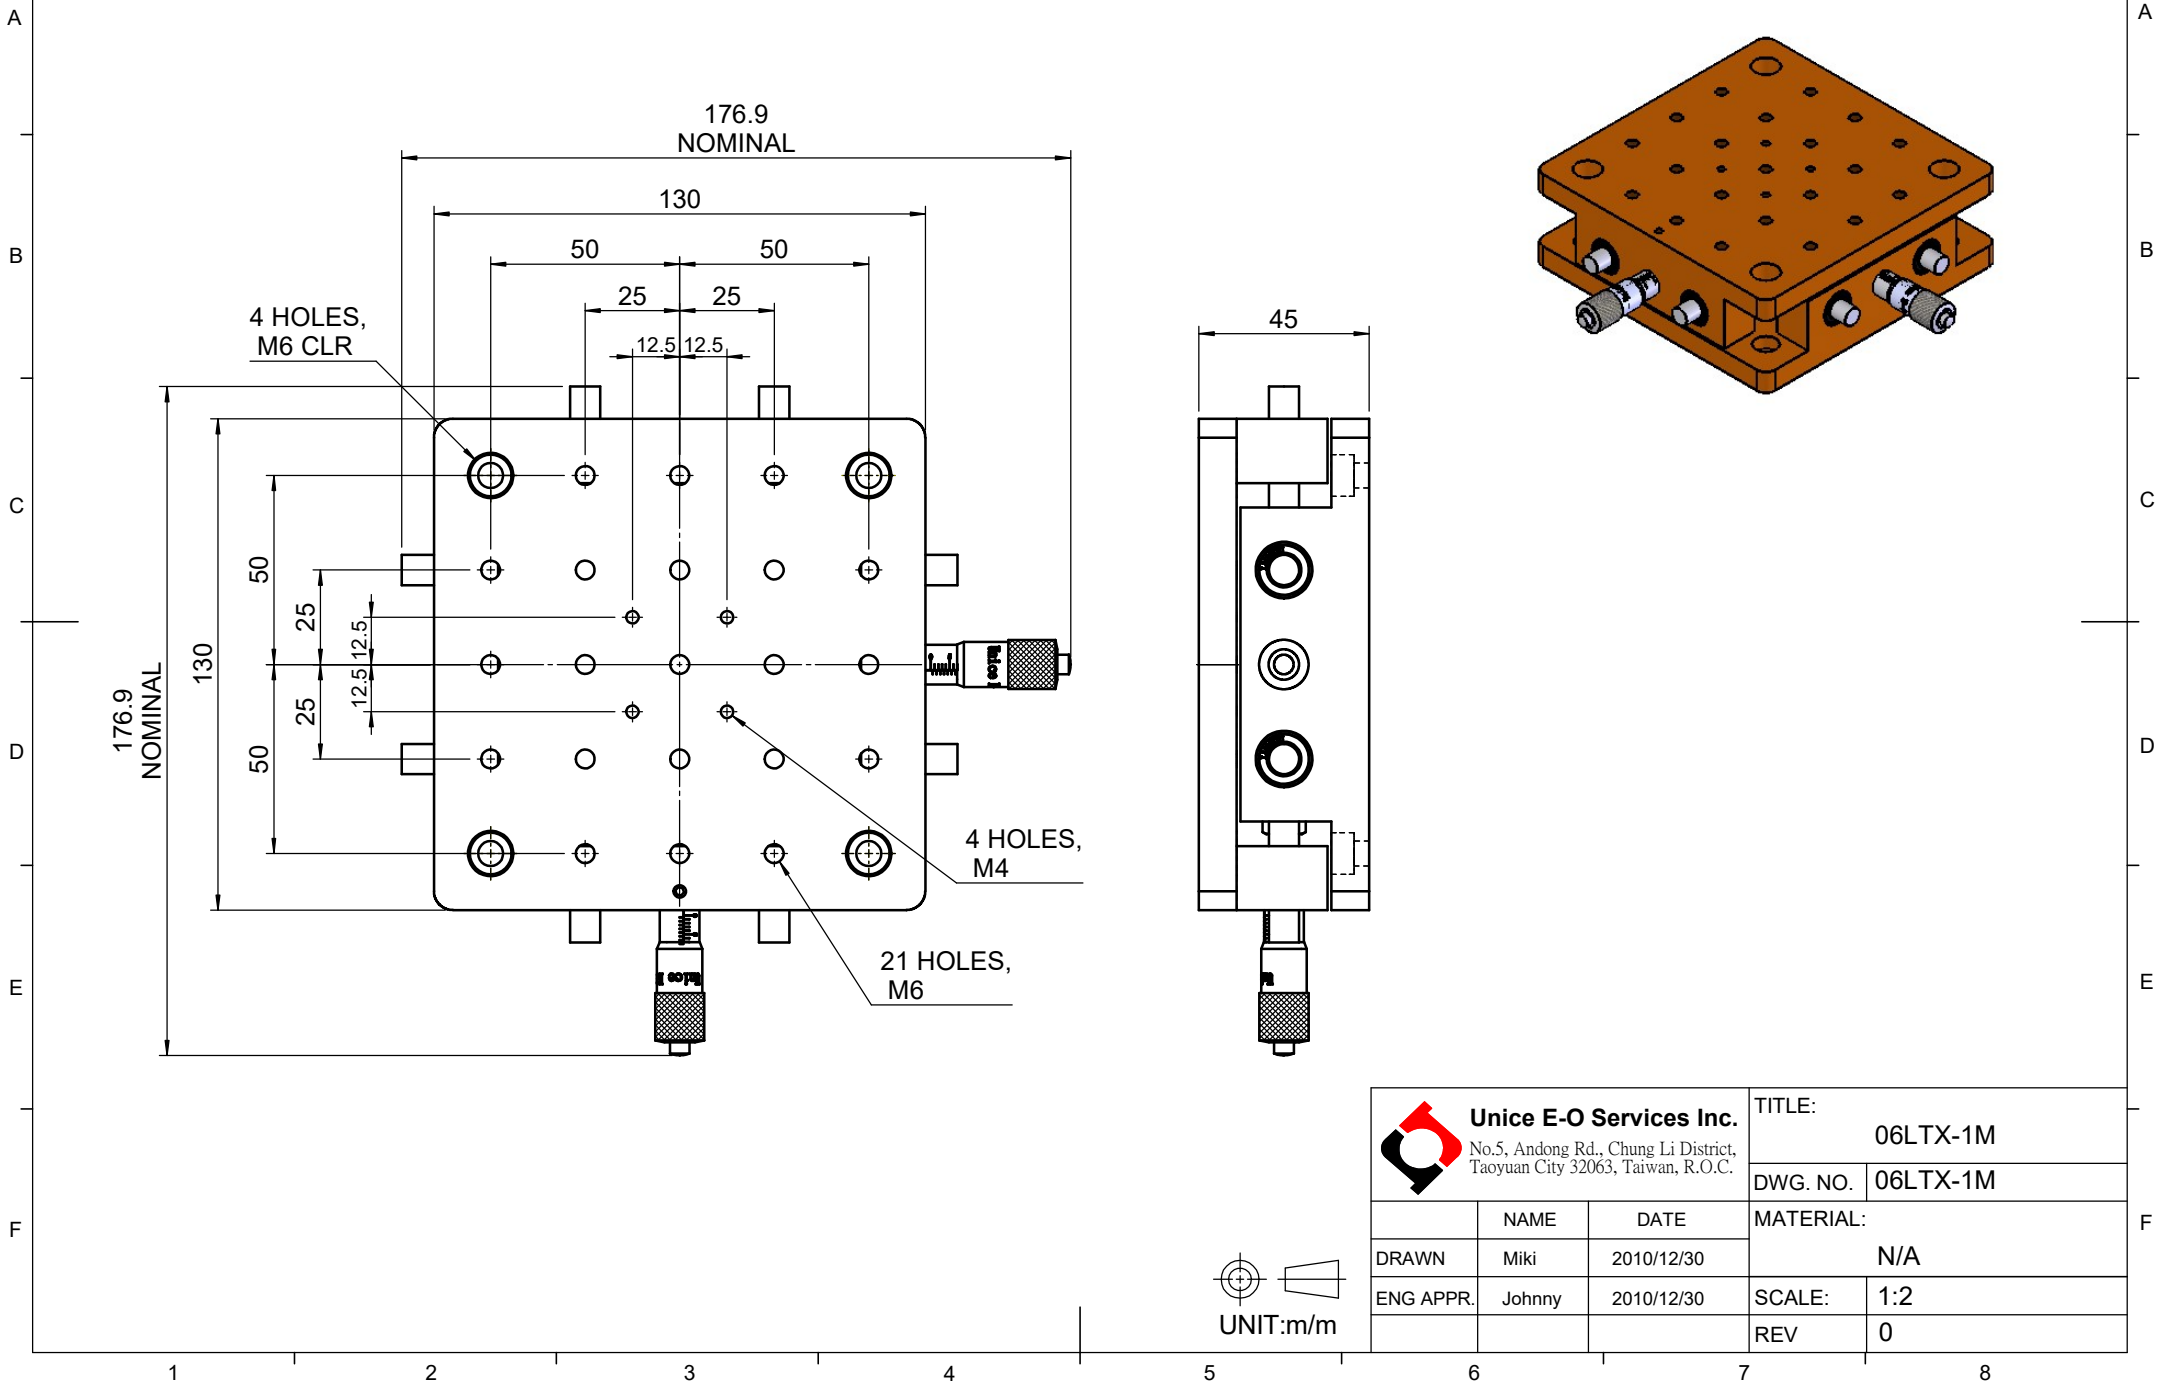

 Unice E-O Services Inc. No.5, Andong Rd., Chung Li District, Taoyuan City 32063, Taiwan, R.O.C.			TITLE:	
			06LTX-1M	
			DWG. NO.	06LTX-1M
			MATERIAL:	N/A
DRAWN	Miki	2010/12/30	SCALE:	1:2
ENG APPR.	Johnny	2010/12/30	REV	0