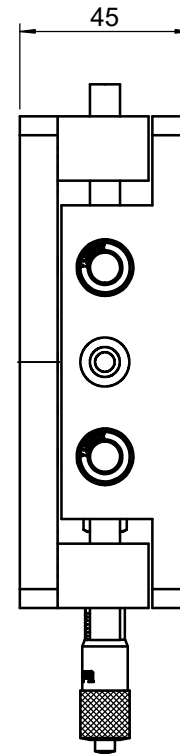

 <b>Unice E-O Services Inc.</b> No.5, Andong Rd., Chung Li District, Taoyuan City 32063, Taiwan, R.O.C.			TITLE: 06LTX-1	
			DWG. NO.	06LTX-1
MATERIAL:			N/A	
DRAWN	Miki	2010/12/30	SCALE:	1:2
ENG APPR.	Johnny	2010/12/30	REV	0