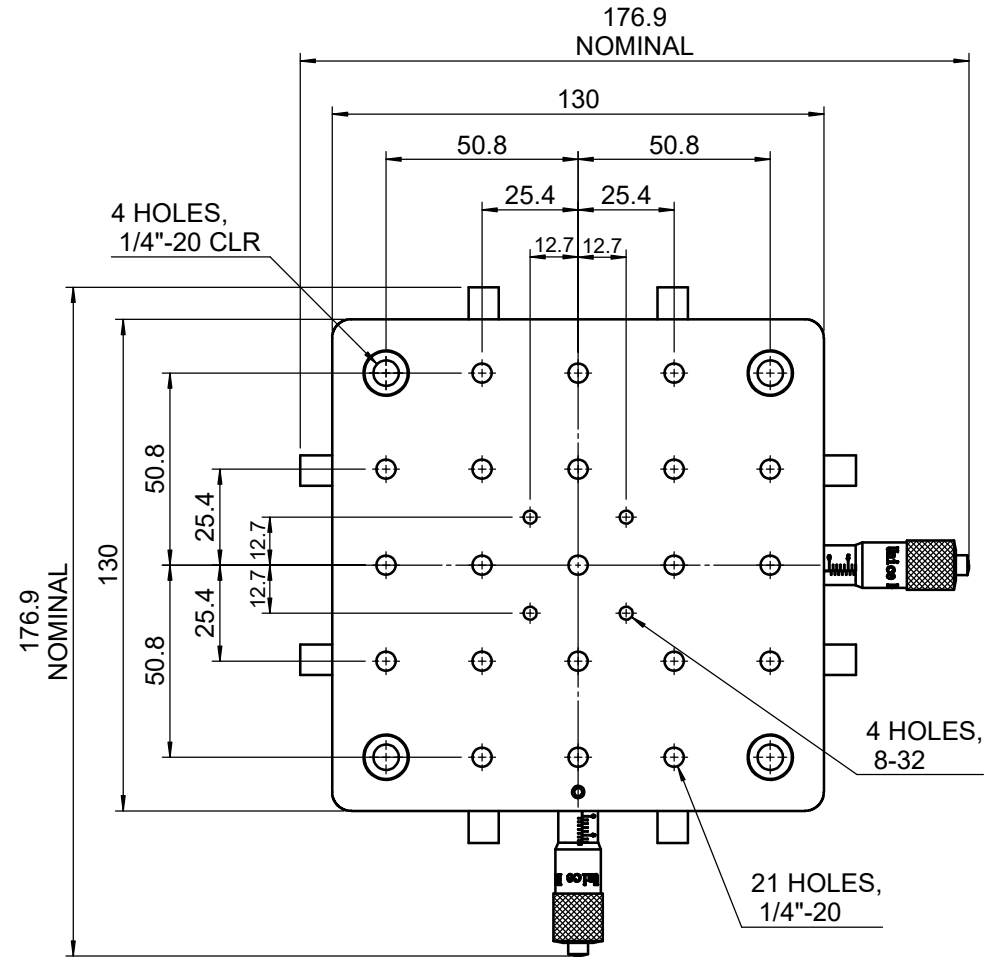

 <b>Unice E-O Services Inc.</b> No.5, Andong Rd., Chung Li District, Taoyuan City 32063, Taiwan, R.O.C.			TITLE: 06LTX-1	
			DWG. NO.	06LTX-1
MATERIAL:			N/A	
DRAWN	Miki	2010/12/30	SCALE:	1:2
ENG APPR.	Johnny	2010/12/30	REV	0