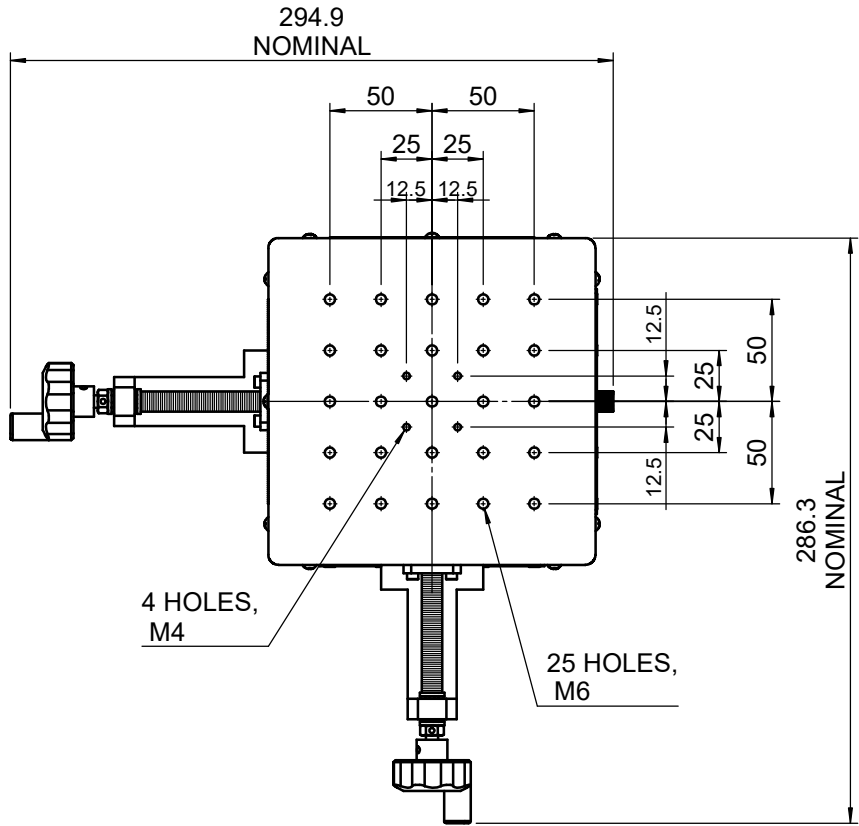

| | | | | |
|--|--------|----------|-----------|----------|
|  Unice E-O Services Inc. No.5, Andong Rd., Chung Li District, Taoyuan City 32063, Taiwan, R.O.C. | | | TITLE: | |
| | | | 06LTS-2M | |
| | | | DWG. NO. | 06LTS-2M |
| | | | MATERIAL: | N/A |
| DRAWN | Miki | 2015/6/8 | SCALE: | 1:3.7 |
| ENG APPR. | Johnny | 2015/6/8 | REV | 0 |