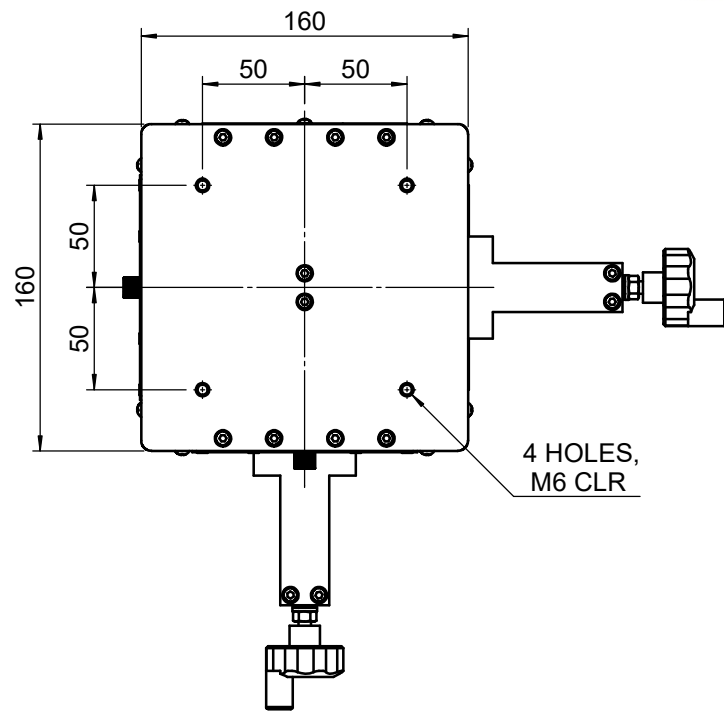

| | | | | |
|--|--------|----------|-----------|----------|
|  Unice E-O Services Inc. No.5, Andong Rd., Chung Li District, Taoyuan City 32063, Taiwan, R.O.C. | | | TITLE: | |
| | | | 06LTS-2M | |
| | | | DWG. NO. | 06LTS-2M |
| | | | MATERIAL: | N/A |
| DRAWN | Miki | 2015/6/8 | SCALE: | 1:3.7 |
| ENG APPR. | Johnny | 2015/6/8 | REV | 0 |