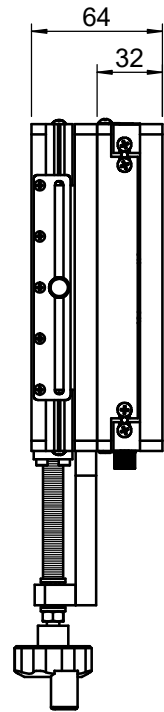

| | | | | |
|--|--------|----------|-----------|----------|
|  Unice E-O Services Inc. No.5, Andong Rd., Chung Li District, Taoyuan City 32063, Taiwan, R.O.C. | | | TITLE: | |
| | | | 06LTS-2M | |
| | | | DWG. NO. | 06LTS-2M |
| | | | MATERIAL: | N/A |
| DRAWN | Miki | 2015/6/8 | SCALE: | 1:3.7 |
| ENG APPR. | Johnny | 2015/6/8 | REV | 0 |