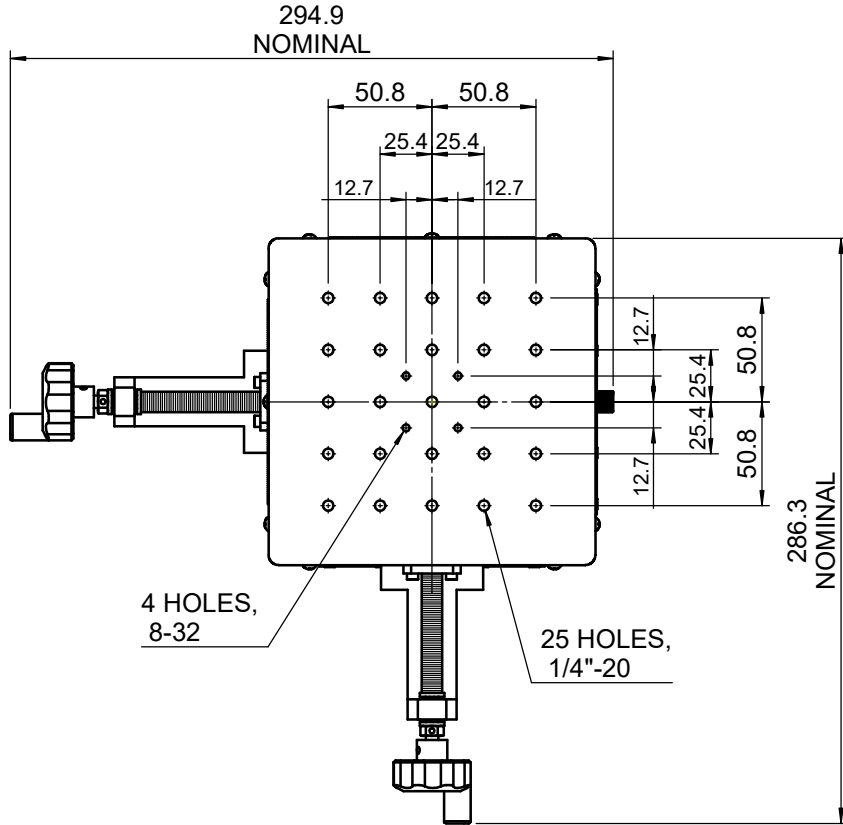

 Unice E-O Services Inc. No.5, Andong Rd., Chung Li District, Taoyuan City 32063, Taiwan, R.O.C.			TITLE:	
			06LTS-2	
			DWG. NO.	06LTS-2
			MATERIAL:	
			N/A	
DRAWN	Miki	2015/6/8	SCALE:	1:3.7
ENG APPR.	Johnny	2015/6/8	REV	0