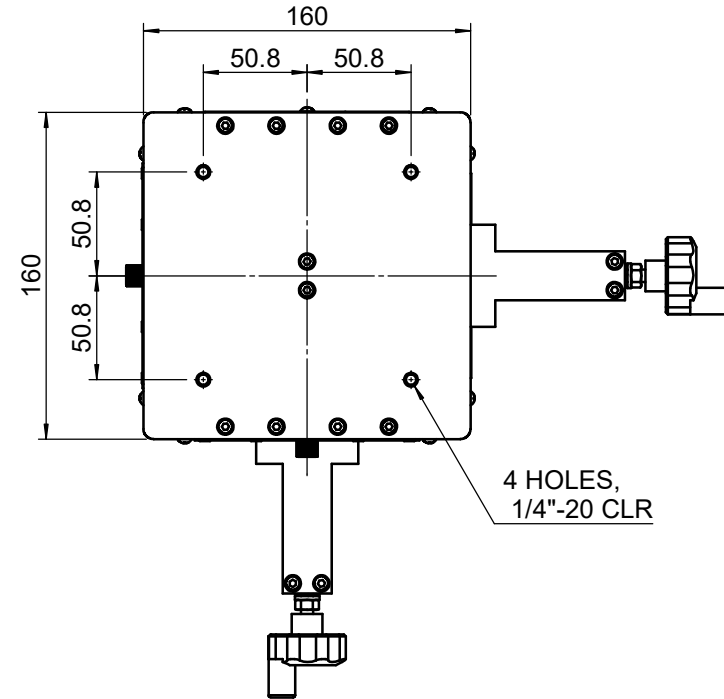

 Unice E-O Services Inc. No.5, Andong Rd., Chung Li District, Taoyuan City 32063, Taiwan, R.O.C.			TITLE:	
			06LTS-2	
			DWG. NO.	06LTS-2
			MATERIAL:	
			N/A	
DRAWN	Miki	2015/6/8	SCALE:	1:3.7
ENG APPR.	Johnny	2015/6/8	REV	0