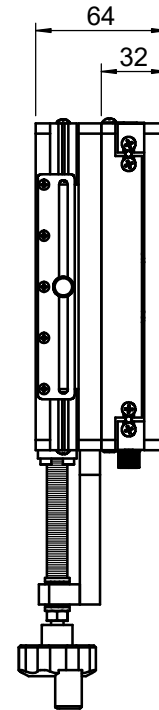

 Unice E-O Services Inc. No.5, Andong Rd., Chung Li District, Taoyuan City 32063, Taiwan, R.O.C.			TITLE:	
			06LTS-2	
			DWG. NO.	06LTS-2
			MATERIAL:	
			N/A	
DRAWN	Miki	2015/6/8	SCALE:	1:3.7
ENG APPR.	Johnny	2015/6/8	REV	0