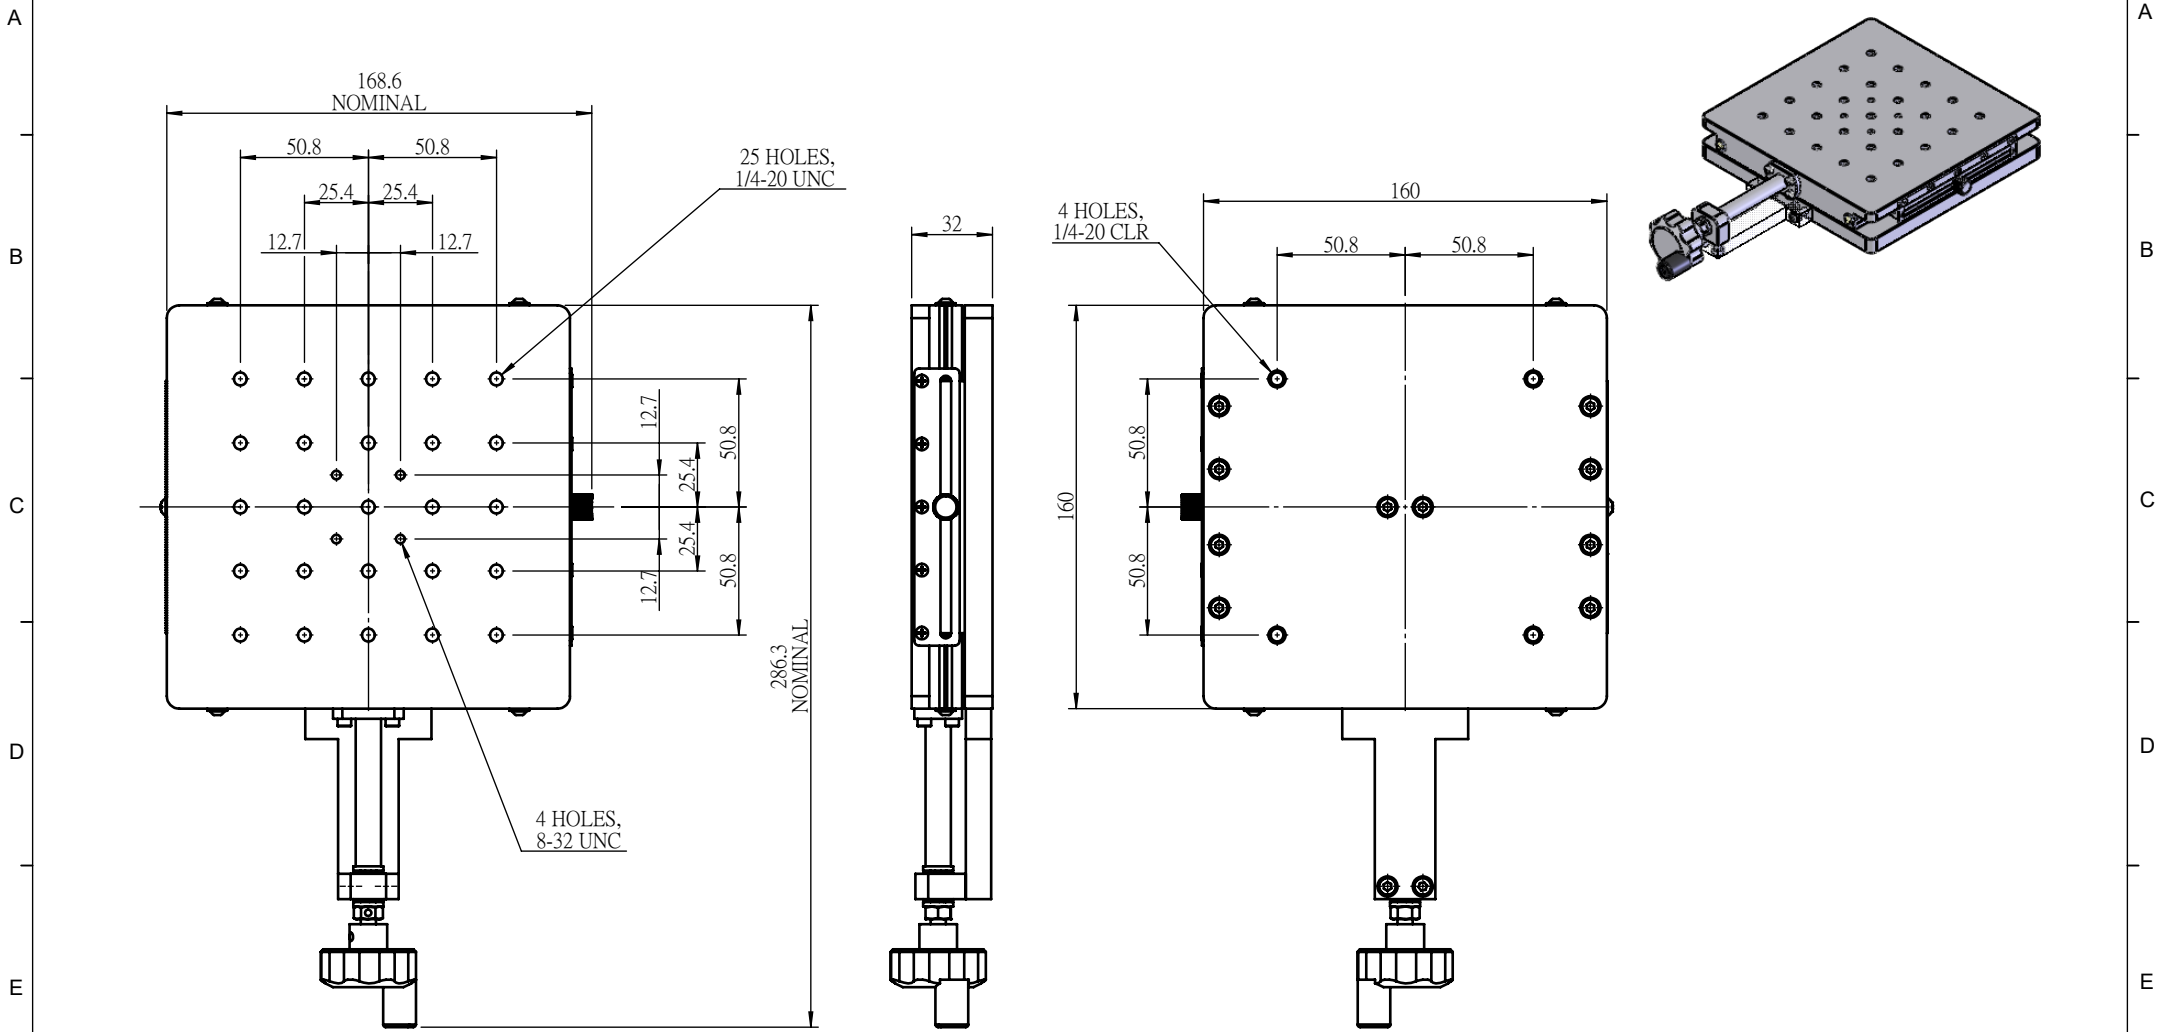

 Unice E-O Services Inc. No.5, Andong Rd., Chung Li District, Taoyuan City 32063, Taiwan, R.O.C.			TITLE:	
			06LTS-1	
			DWG. NO.	06LTS-1
			MATERIAL:	N/A
DRAWN	John	2023/11/13	SCALE:	1:3
ENG APPR.	Johnny	2023/11/13	REV	0