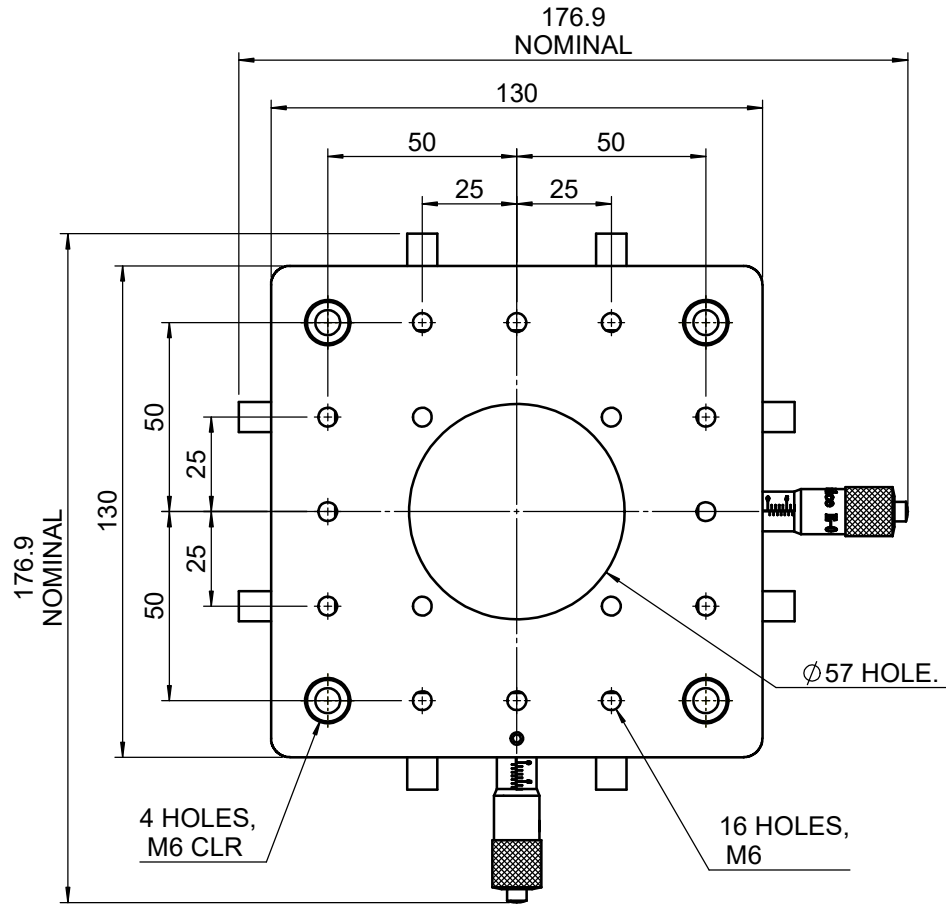

 Unice E-O Services Inc. No.5, Andong Rd., Chung Li District, Taoyuan City 32063, Taiwan, R.O.C.			TITLE:	
			06LTA-1M	
			DWG. NO.	06LTA-1M
			MATERIAL:	N/A
DRAWN	Miki	2010/12/30	SCALE:	1:2
ENG APPR.	Johnny	2010/12/30	REV	0