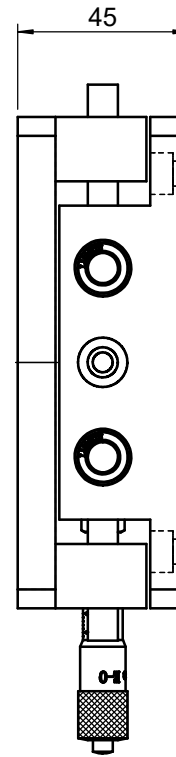

 Unice E-O Services Inc. No.5, Andong Rd., Chung Li District, Taoyuan City 32063, Taiwan, R.O.C.			TITLE:	
			06LTA-1M	
			DWG. NO.	06LTA-1M
			MATERIAL:	N/A
DRAWN	Miki	2010/12/30	SCALE:	1:2
ENG APPR.	Johnny	2010/12/30	REV	0