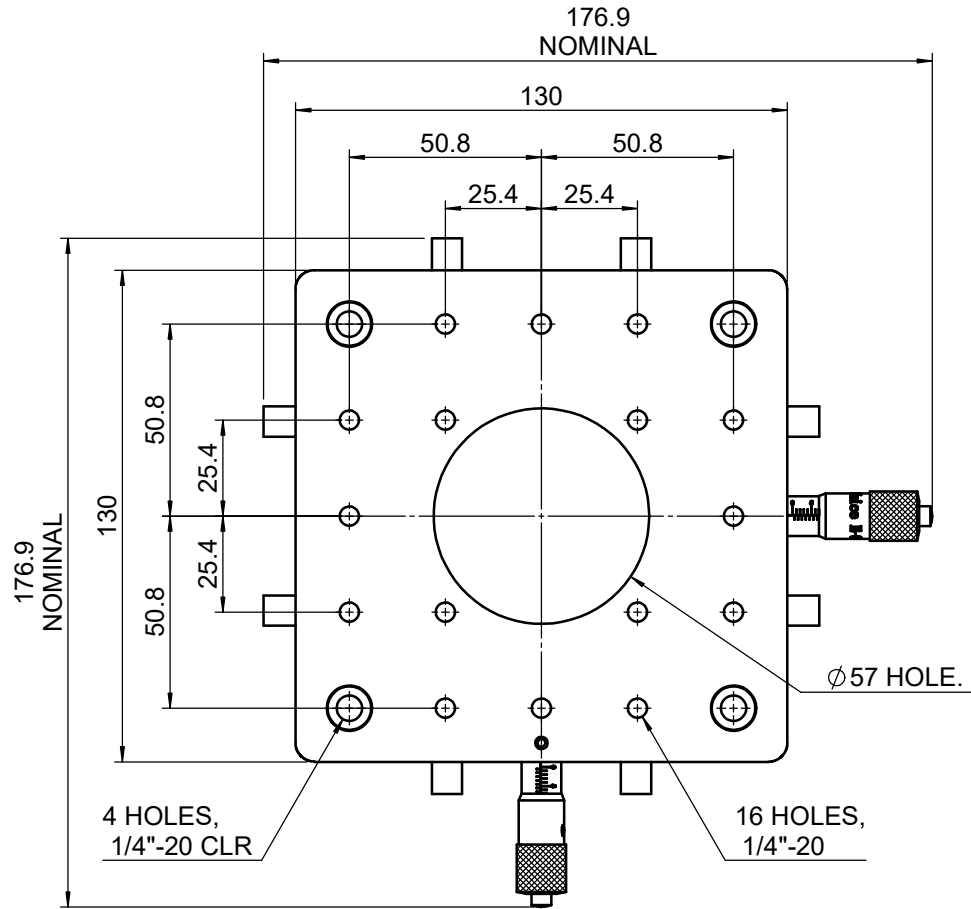

 <b>Unice E-O Services Inc.</b> No.5, Andong Rd., Chung Li District, Taoyuan City 32063, Taiwan, R.O.C.	TITLE: 06LTA-1	
	DWG. NO.	06LTA-1
	MATERIAL: N/A	
DRAWN	Miki	2010/12/30
ENG APPR.	Johnny	2010/12/30
	SCALE:	1:2
	REV	0