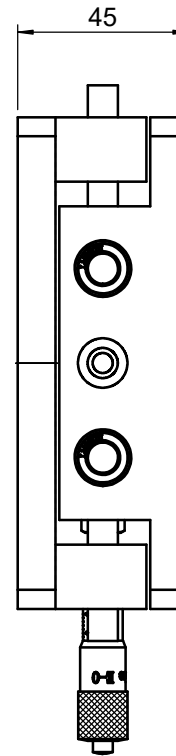

 <b>Unice E-O Services Inc.</b> No.5, Andong Rd., Chung Li District, Taoyuan City 32063, Taiwan, R.O.C.	TITLE: 06LTA-1	
	DWG. NO.	06LTA-1
	MATERIAL: N/A	
DRAWN	Miki	2010/12/30
ENG APPR.	Johnny	2010/12/30
	SCALE:	1:2
	REV	0