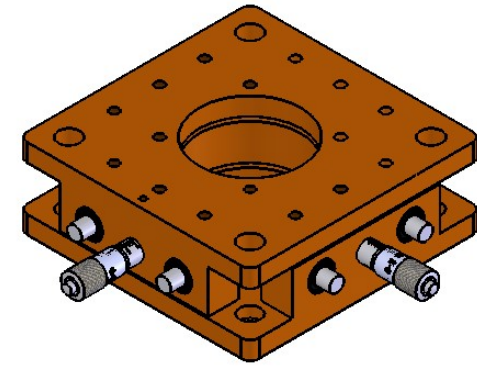

 <b>Unice E-O Services Inc.</b> No.5, Andong Rd., Chung Li District, Taoyuan City 32063, Taiwan, R.O.C.	TITLE: 06LTA-1	
	DWG. NO.	06LTA-1
	MATERIAL: N/A	
DRAWN	Miki	2010/12/30
ENG APPR.	Johnny	2010/12/30
	SCALE:	1:2
	REV	0