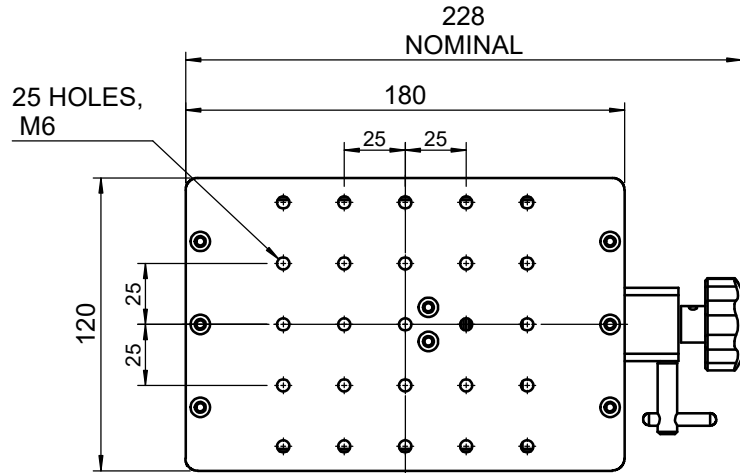

UNIT:m/m

 <b>Unice E-O Services Inc.</b> No.5, Andong Rd., Chung Li District, Taoyuan City 32063, Taiwan, R.O.C.			TITLE:	
			06LJS-2M	
			DWG. NO.	06LJS-2M
			MATERIAL:	N/A
DRAWN	NAME	DATE	SCALE:	1:3.1
ENG APPR.	Johnny	2015/5/12	REV	0