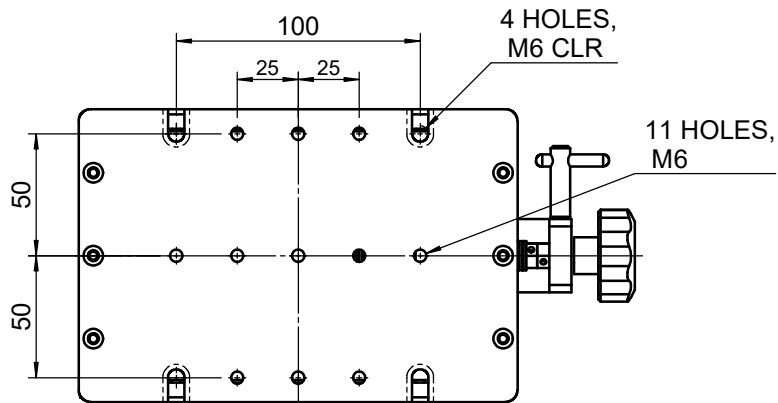

UNIT:m/m

 <b>Unice E-O Services Inc.</b> No.5, Andong Rd., Chung Li District, Taoyuan City 32063, Taiwan, R.O.C.			TITLE:	
			06LJS-2M	
			DWG. NO.	06LJS-2M
			MATERIAL:	N/A
DRAWN	NAME	DATE	SCALE:	1:3.1
ENG APPR.	Johnny	2015/5/12	REV	0