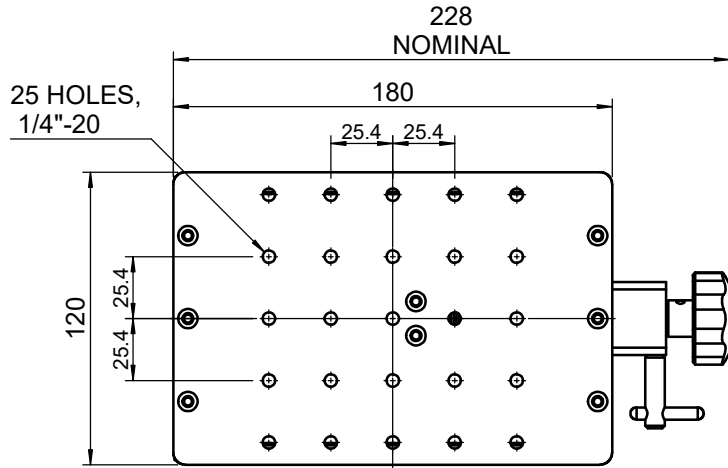

UNIT:m/m

 <b>Unice E-O Services Inc.</b> No.5, Andong Rd., Chung Li District, Taoyuan City 32063, Taiwan, R.O.C.			TITLE:	
			06LJS-2	
			DWG. NO.	06LJS-2
			MATERIAL:	
DRAWN	Sammy	2015/5/12	N/A	
ENG APPR.	Johnny	2015/5/12	SCALE:	1:3.1
			REV	0