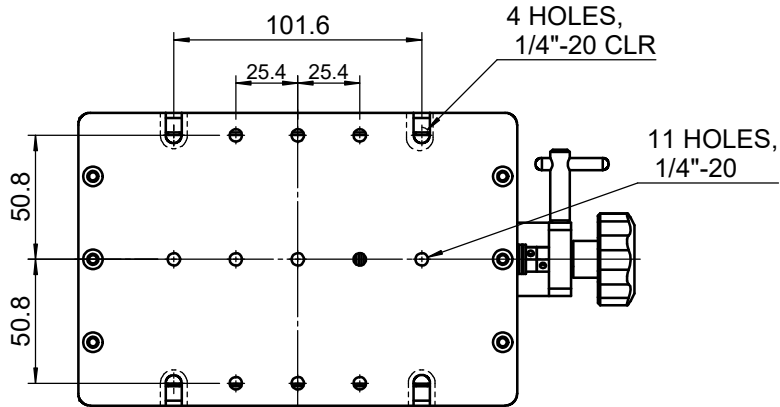

UNIT:m/m

 <b>Unice E-O Services Inc.</b> No.5, Andong Rd., Chung Li District, Taoyuan City 32063, Taiwan, R.O.C.			TITLE:	
			06LJS-2	
			DWG. NO.	06LJS-2
			MATERIAL:	
DRAWN	Sammy	2015/5/12	N/A	
ENG APPR.	Johnny	2015/5/12	SCALE:	1:3.1
			REV	0