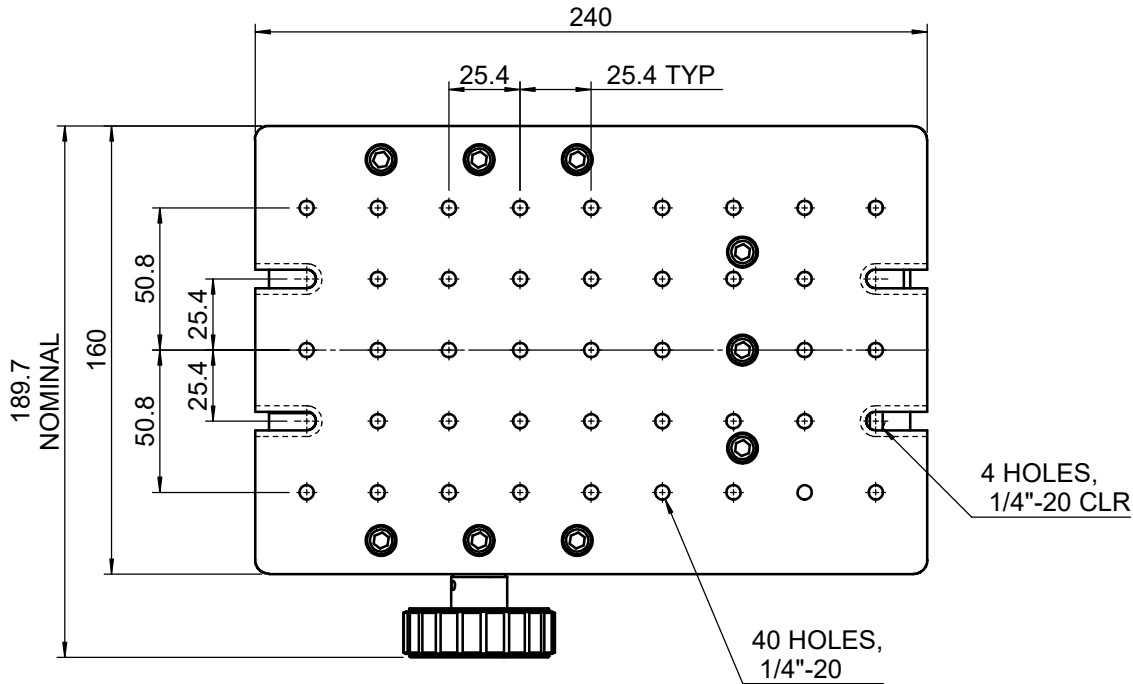

UNIT:m/m

 Unice E-O Services Inc. No.5, Andong Rd., Chung Li District, Taoyuan City 32063, Taiwan, R.O.C.			TITLE:	
			06LJF-4	
			DWG. NO.	06LJF-4
			MATERIAL:	N/A
DRAWN	Miki	2015/6/25	SCALE:	1:2.7
ENG APPR.	Johnny	2015/6/25	REV	0