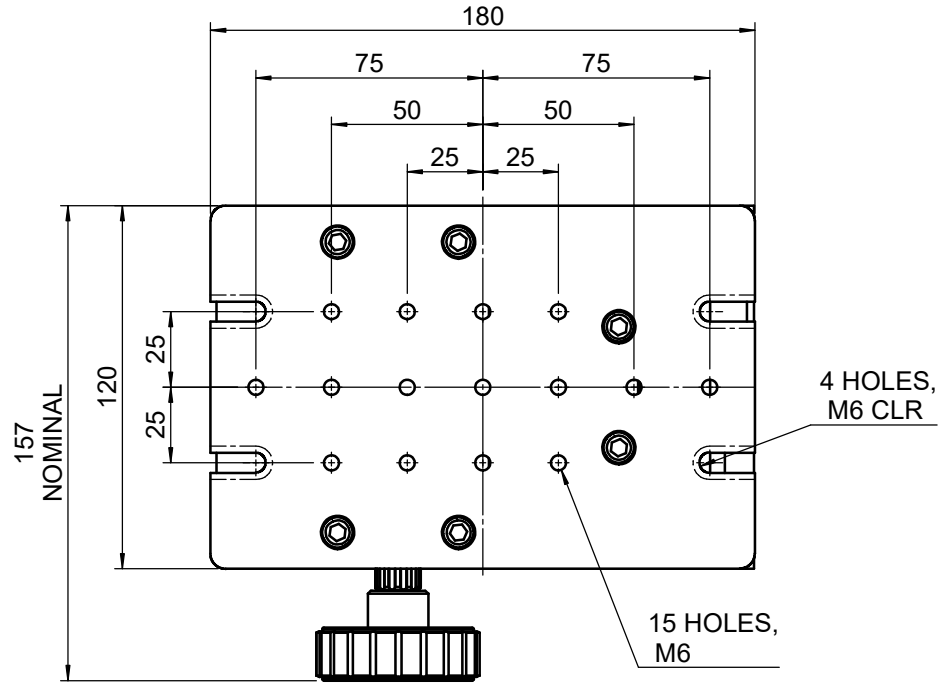

 Unice E-O Services Inc. No.5, Andong Rd., Chung Li District, Taoyuan City 32063, Taiwan, R.O.C.			TITLE: 06LJF-2M	
			DWG. NO.	06LJF-2M
MATERIAL:			N/A	
DRAWN	Miki	2015/6/25	SCALE:	1:2.5
ENG APPR.	Johnny	2015/6/25	REV	0