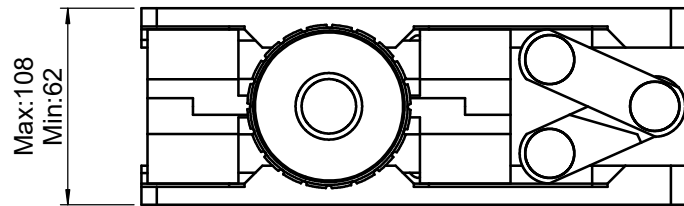

 Unice E-O Services Inc. No.5, Andong Rd., Chung Li District, Taoyuan City 32063, Taiwan, R.O.C.			TITLE: 06LJF-2M	
			DWG. NO.	06LJF-2M
MATERIAL:			N/A	
DRAWN	Miki	2015/6/25	SCALE:	1:2.5
ENG APPR.	Johnny	2015/6/25	REV	0