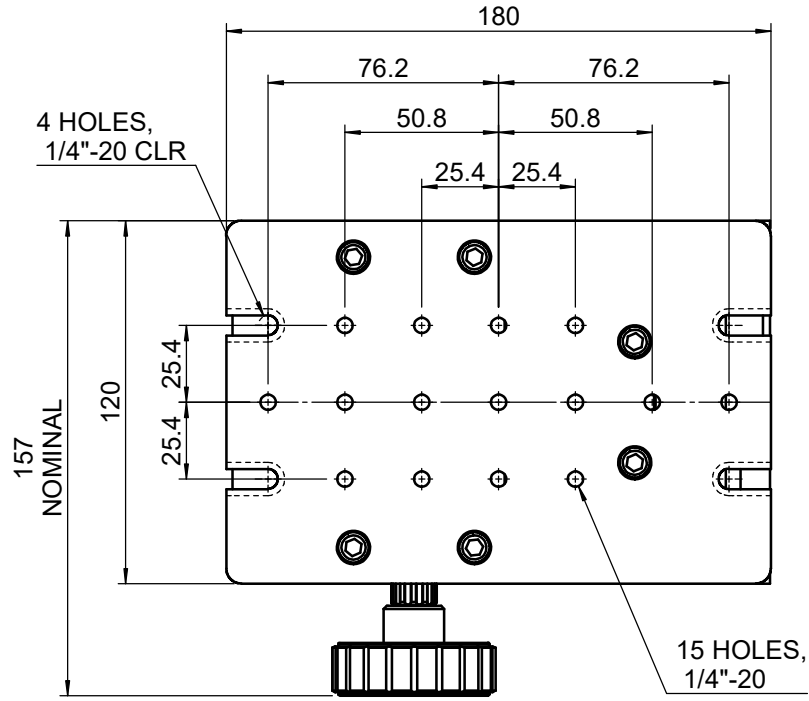

 Unice E-O Services Inc. No.5, Andong Rd., Chung Li District, Taoyuan City 32063, Taiwan, R.O.C.			TITLE: 06LJF-2	
			DWG. NO.	06LJF-2
DRAWN			MATERIAL: N/A	
ENG APPR.			SCALE: 1:2.5	
			REV 0	