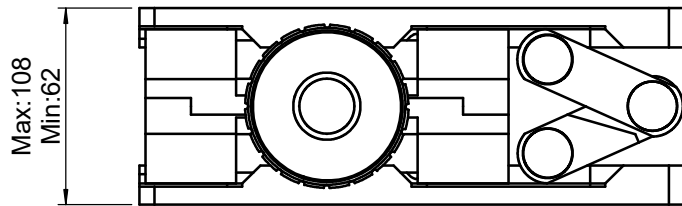

 Unice E-O Services Inc. No.5, Andong Rd., Chung Li District, Taoyuan City 32063, Taiwan, R.O.C.			TITLE: 06LJF-2	
			DWG. NO.	06LJF-2
DRAWN			MATERIAL: N/A	
ENG APPR.			SCALE: 1:2.5	
			REV 0	