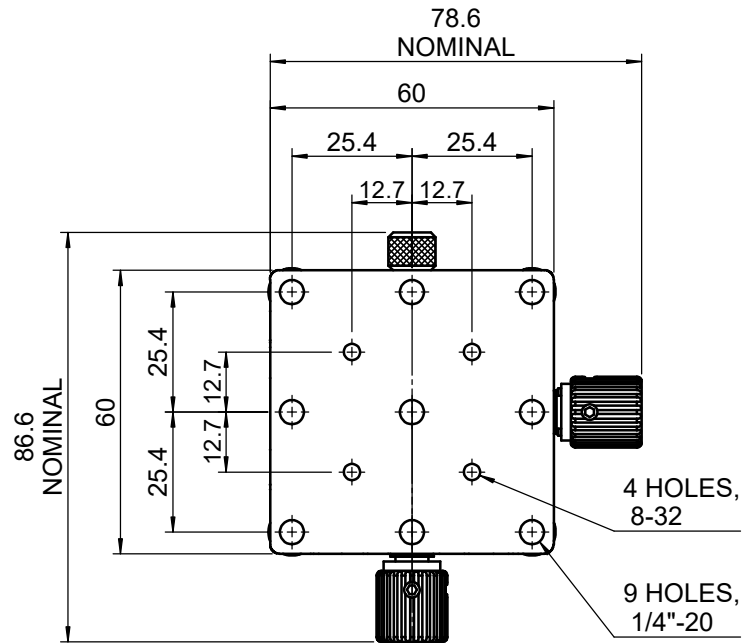

 Unice E-O Services Inc. No.5 Andong Rd., Chungli City Taoyan County 32063, Taiwan			TITLE: 06GOM2-6050	
			DWG. NO.	06GOM2-6050
			MATERIAL: N/A	
DRAWN	Jackie	2015/02/25	SCALE:	1:1.6
ENG APPR.	Johnny	2015/02/25	REV	0