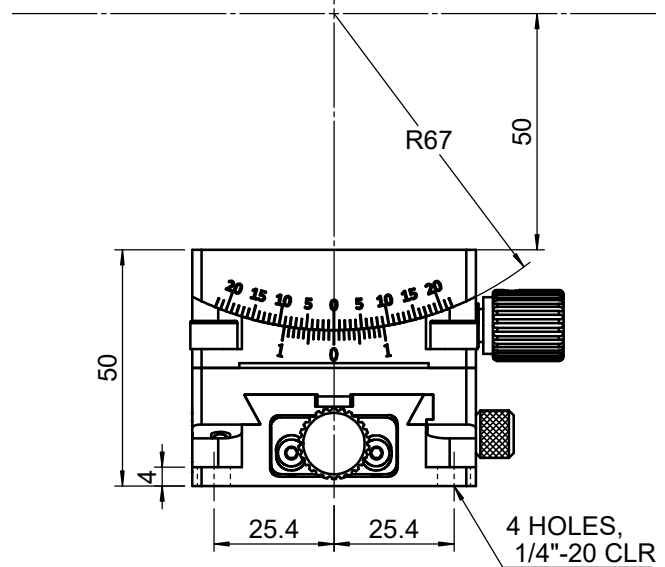

 Unice E-O Services Inc. No.5 Andong Rd., Chungli City Taoyan County 32063, Taiwan			TITLE: 06GOM2-6050	
			DWG. NO.	06GOM2-6050
			MATERIAL: N/A	
DRAWN	Jackie	2015/02/25	SCALE:	1:1.6
ENG APPR.	Johnny	2015/02/25	REV	0