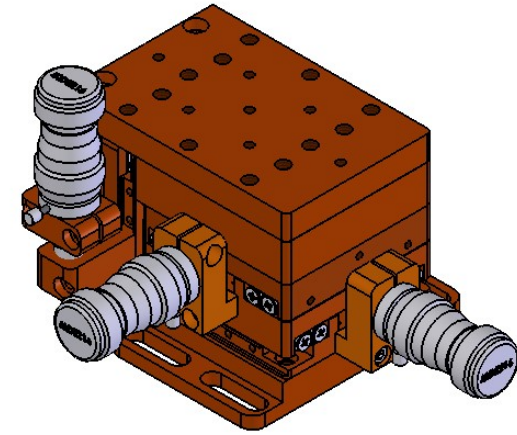

UNIT:m/m

 Unice E-O Services Inc. No.5, Andong Rd., Chung Li District, Taoyuan City 32063, Taiwan, R.O.C.			TITLE:	
			06FAS-3RNM	
			DWG. NO.	06FAS-3RNM
			MATERIAL:	N/A
DRAWN	Yuhan	2014/07/29	SCALE:	1:2.2
ENG APPR.	Johnny	2014/07/29	REV	0