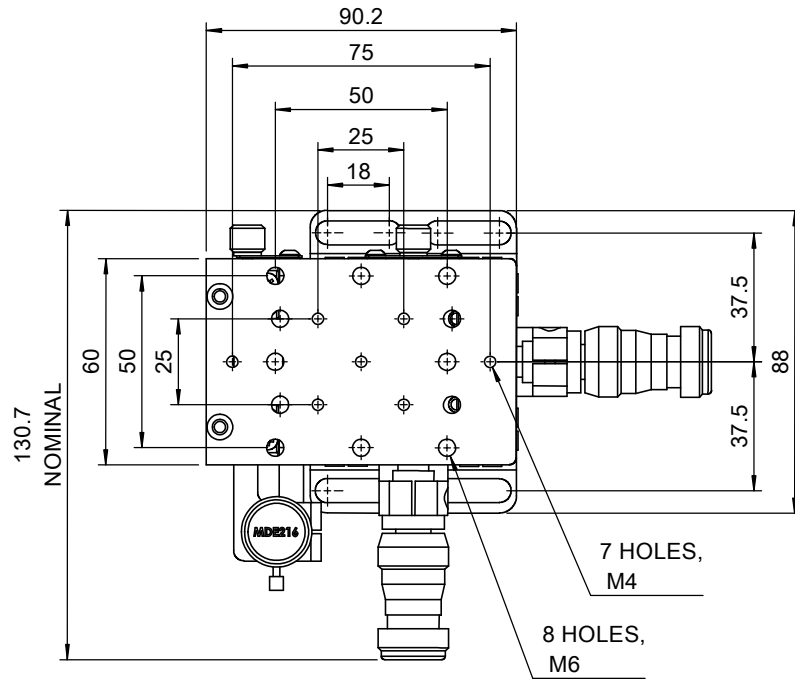

UNIT:m/m

 Unice E-O Services Inc. No.5, Andong Rd., Chung Li District, Taoyuan City 32063, Taiwan, R.O.C.			TITLE:	
			06FAS-3RNM	
			DWG. NO.	06FAS-3RNM
			MATERIAL:	N/A
DRAWN	Yuhan	2014/07/29	SCALE:	1:2.2
ENG APPR.	Johnny	2014/07/29	REV	0