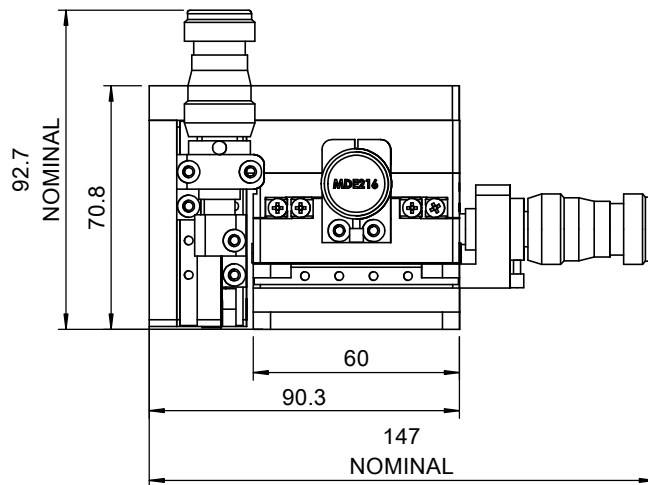

UNIT:m/m

 Unice E-O Services Inc. No.5, Andong Rd., Chung Li District, Taoyuan City 32063, Taiwan, R.O.C.			TITLE:	
			06FAS-3RNM	
			DWG. NO.	06FAS-3RNM
			MATERIAL:	N/A
DRAWN	Yuhan	2014/07/29	SCALE:	1:2.2
ENG APPR.	Johnny	2014/07/29	REV	0