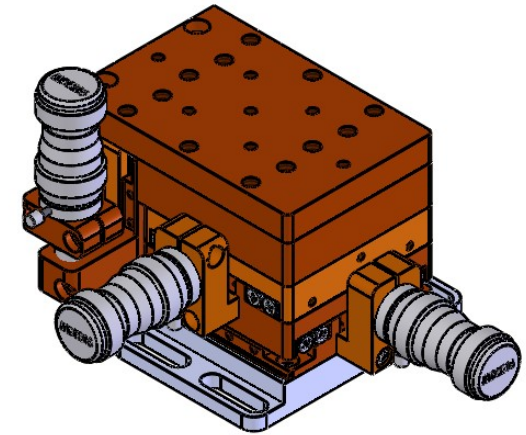

 Unice E-O Services Inc. No.5, Andong Rd., Chung Li District, Taoyuan City 32063, Taiwan, R.O.C.			TITLE: 06FAS-3RN	
			DWG. NO.	06FAS-3RN
MATERIAL:			N/A	
DRAWN	Yuhan	2014/07/29	SCALE:	1:2.2
ENG APPR.	Johnny	2014/07/29	REV	0