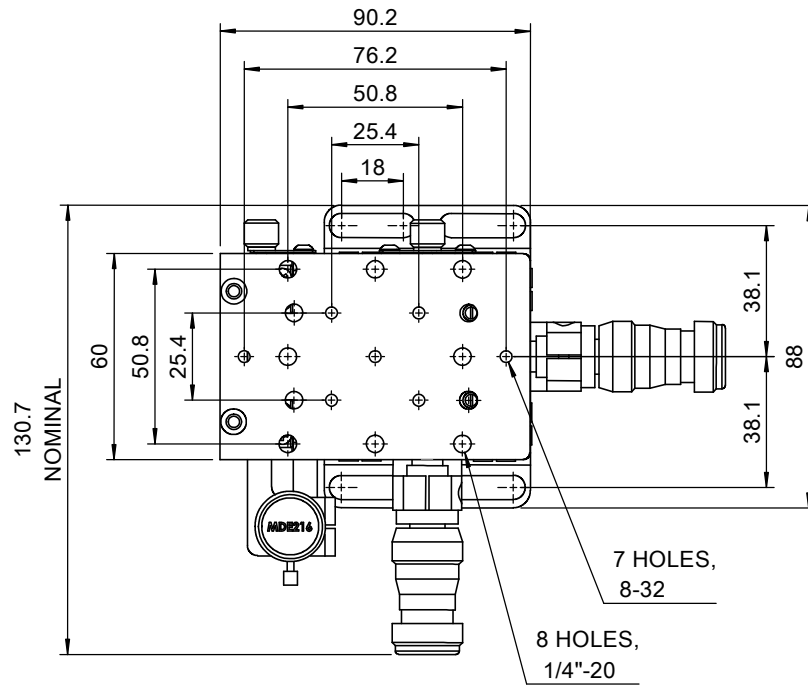

 Unice E-O Services Inc. No.5, Andong Rd., Chung Li District, Taoyuan City 32063, Taiwan, R.O.C.			TITLE: 06FAS-3RN	
			DWG. NO.	06FAS-3RN
MATERIAL:			N/A	
DRAWN	Yuhan	2014/07/29	SCALE:	1:2.2
ENG APPR.	Johnny	2014/07/29	REV	0