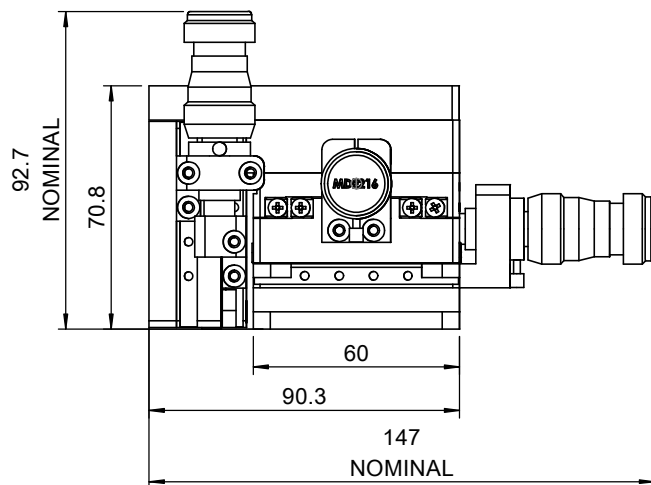

 Unice E-O Services Inc. No.5, Andong Rd., Chung Li District, Taoyuan City 32063, Taiwan, R.O.C.			TITLE: 06FAS-3RN	
			DWG. NO.	06FAS-3RN
MATERIAL:			N/A	
DRAWN	Yuhan	2014/07/29	SCALE:	1:2.2
ENG APPR.	Johnny	2014/07/29	REV	0