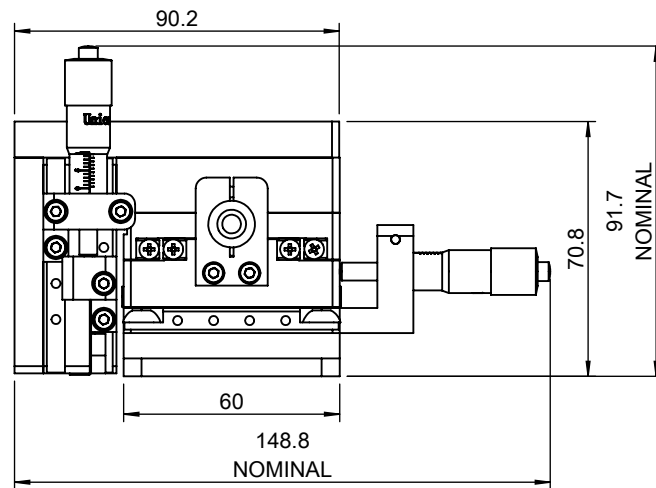

 Unice E-O Services Inc. No.5, Andong Rd., Chung Li District, Taoyuan City 32063, Taiwan, R.O.C.			TITLE:	
			06FAS-3RM	
			DWG. NO.	06FAS-3RM
			MATERIAL:	
DRAWN	Sky	2018/5/31	N/A	
ENG APPR.	Johnny	2018/5/31	SCALE:	1:2.1
			REV	0