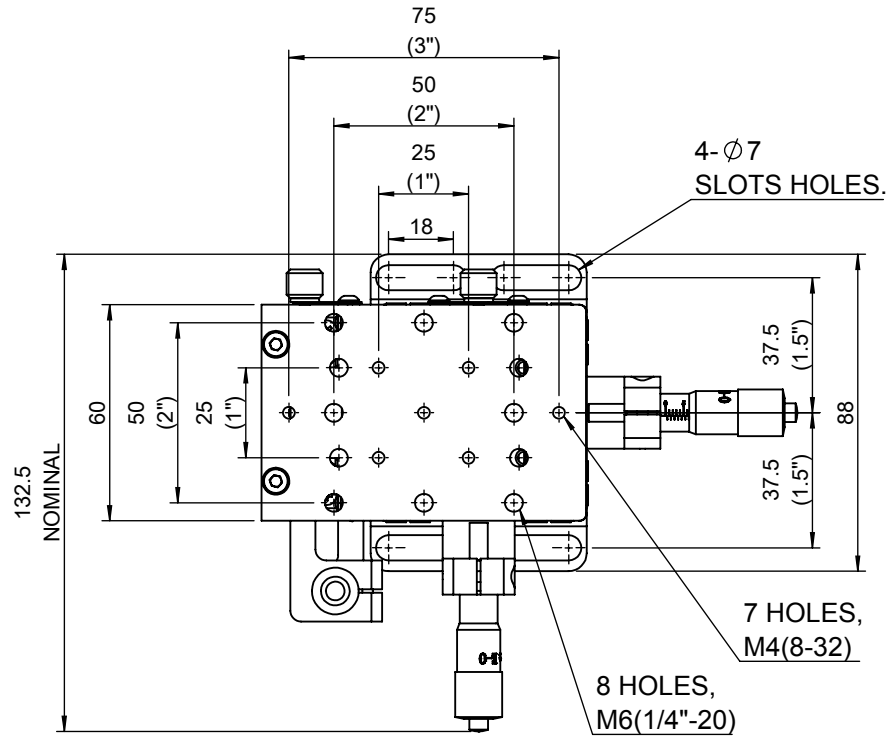

 Unice E-O Services Inc. No.5, Andong Rd., Chung Li District, Taoyuan City 32063, Taiwan, R.O.C.			TITLE:	
			06FAS-3RM	
			DWG. NO.	06FAS-3RM
			MATERIAL:	
DRAWN	Sky	2018/5/31	N/A	
ENG APPR.	Johnny	2018/5/31	SCALE:	1:2.1
			REV	0