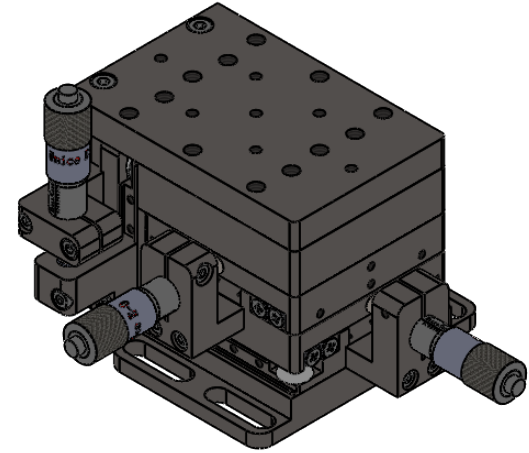

 Unice E-O Services Inc. No.5, Andong Rd., Chung Li District, Taoyuan City 32063, Taiwan, R.O.C.			TITLE:	
			06FAS-3RM	
			DWG. NO.	06FAS-3RM
			MATERIAL:	
DRAWN	Sky	2018/5/31	N/A	
ENG APPR.	Johnny	2018/5/31	SCALE:	1:2.1
			REV	0